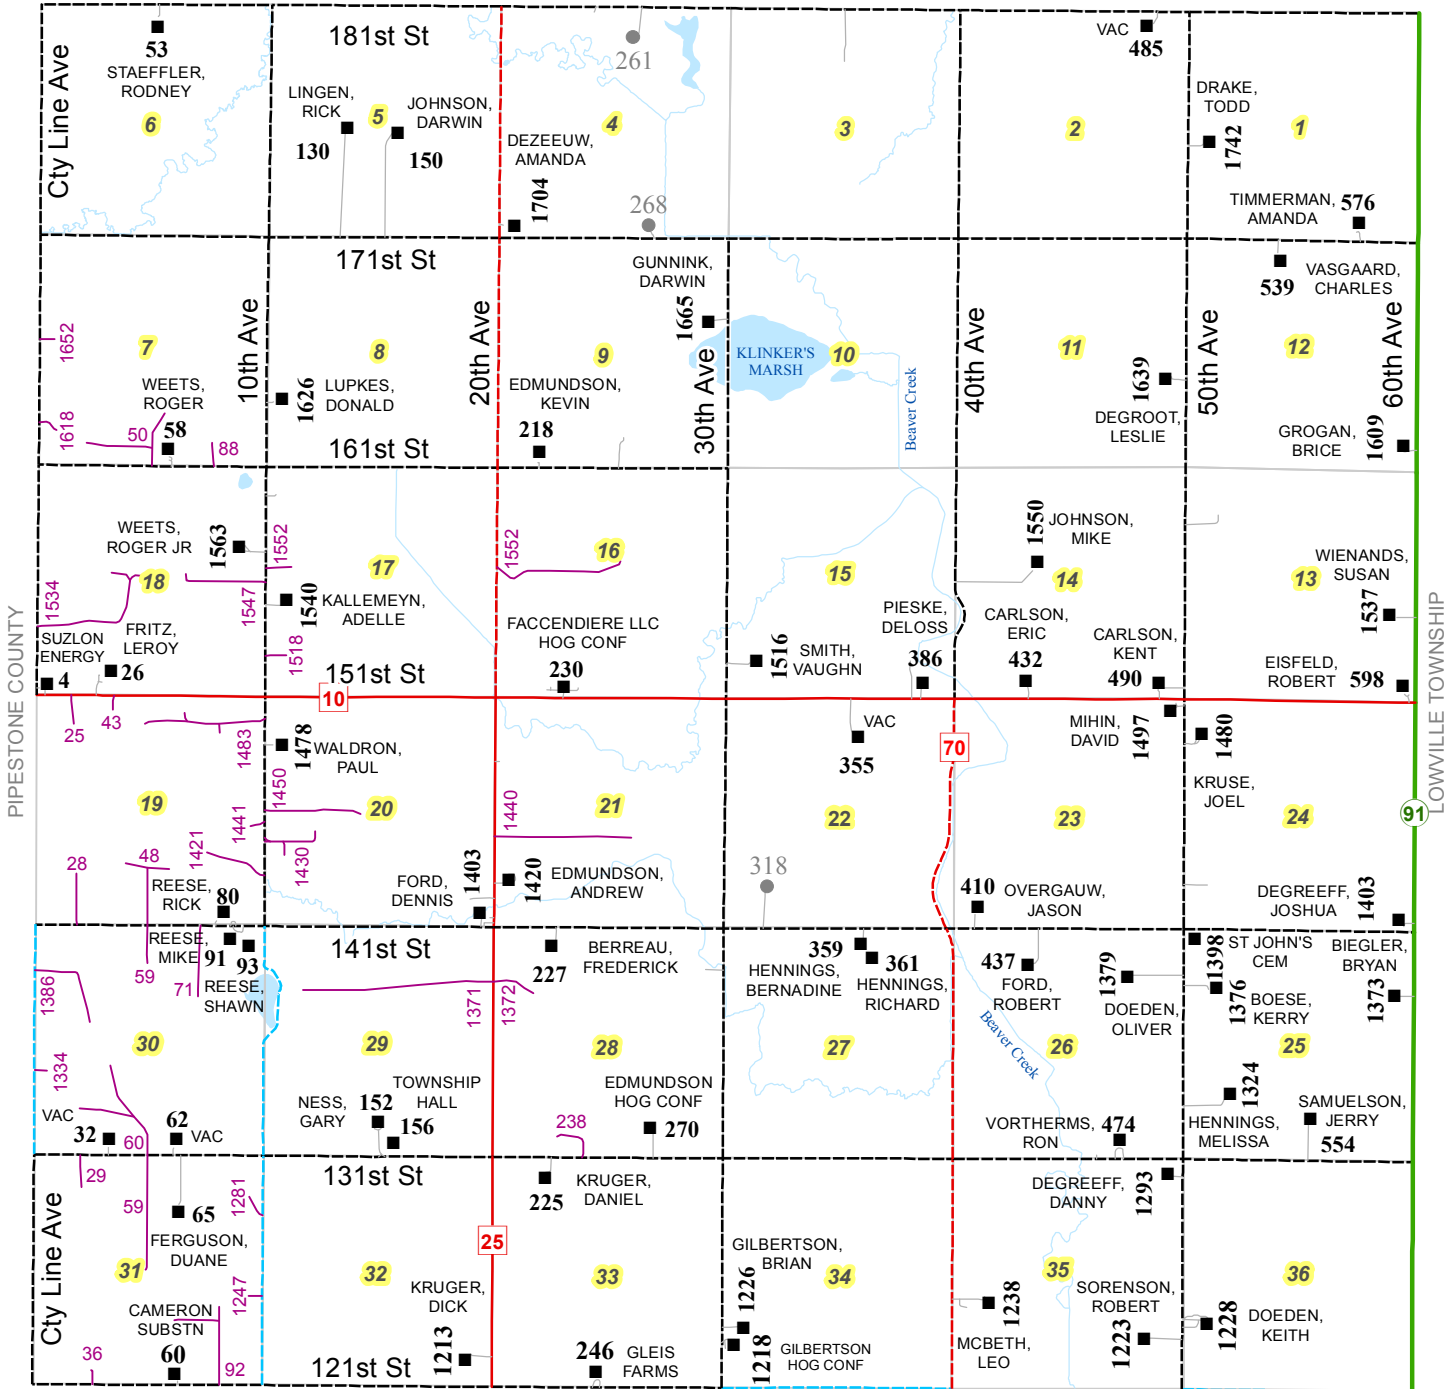

Cameron Township Residents

T-107-N R-43-W

ROADS LEGEND			
	County Road-Gravel		Township-Gravel
	County Road-Paved		Minimum Maint Road
	County State Aid-Gravel		State Highway
	County State Aid-Paved		US Highway

ELLSBOROUGH TOWNSHIP

CHANARAMBIE TOWNSHIP