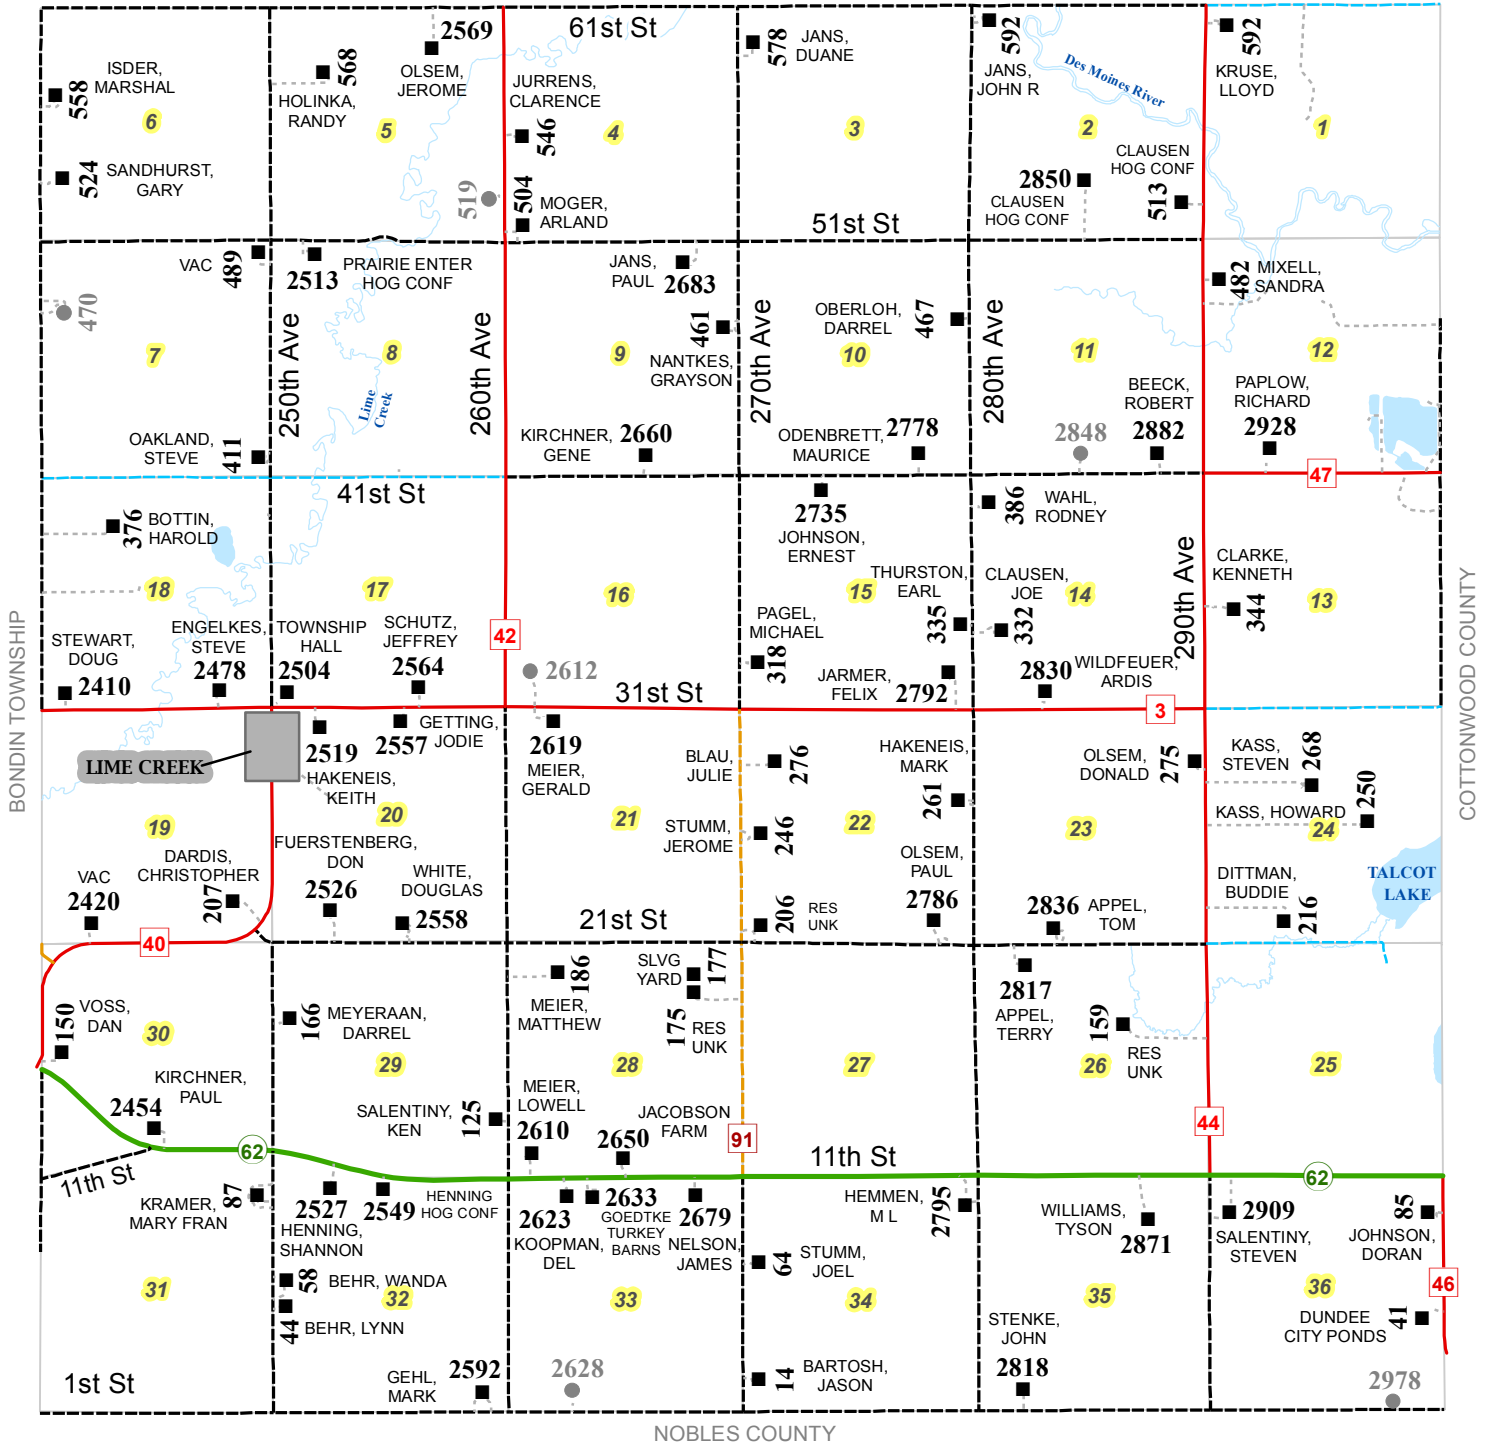

Belfast Township Residents

T-105-N R-39-W

ROADS LEGEND			
	County Road-Gravel		Township-Gravel
	County Road-Paved		Minimum Maint Road
	County State Aid-Gravel		State Highway
	County State Aid-Paved		US Highway

DES MOINES RIVER TOWNSHIP

NOBLES COUNTY