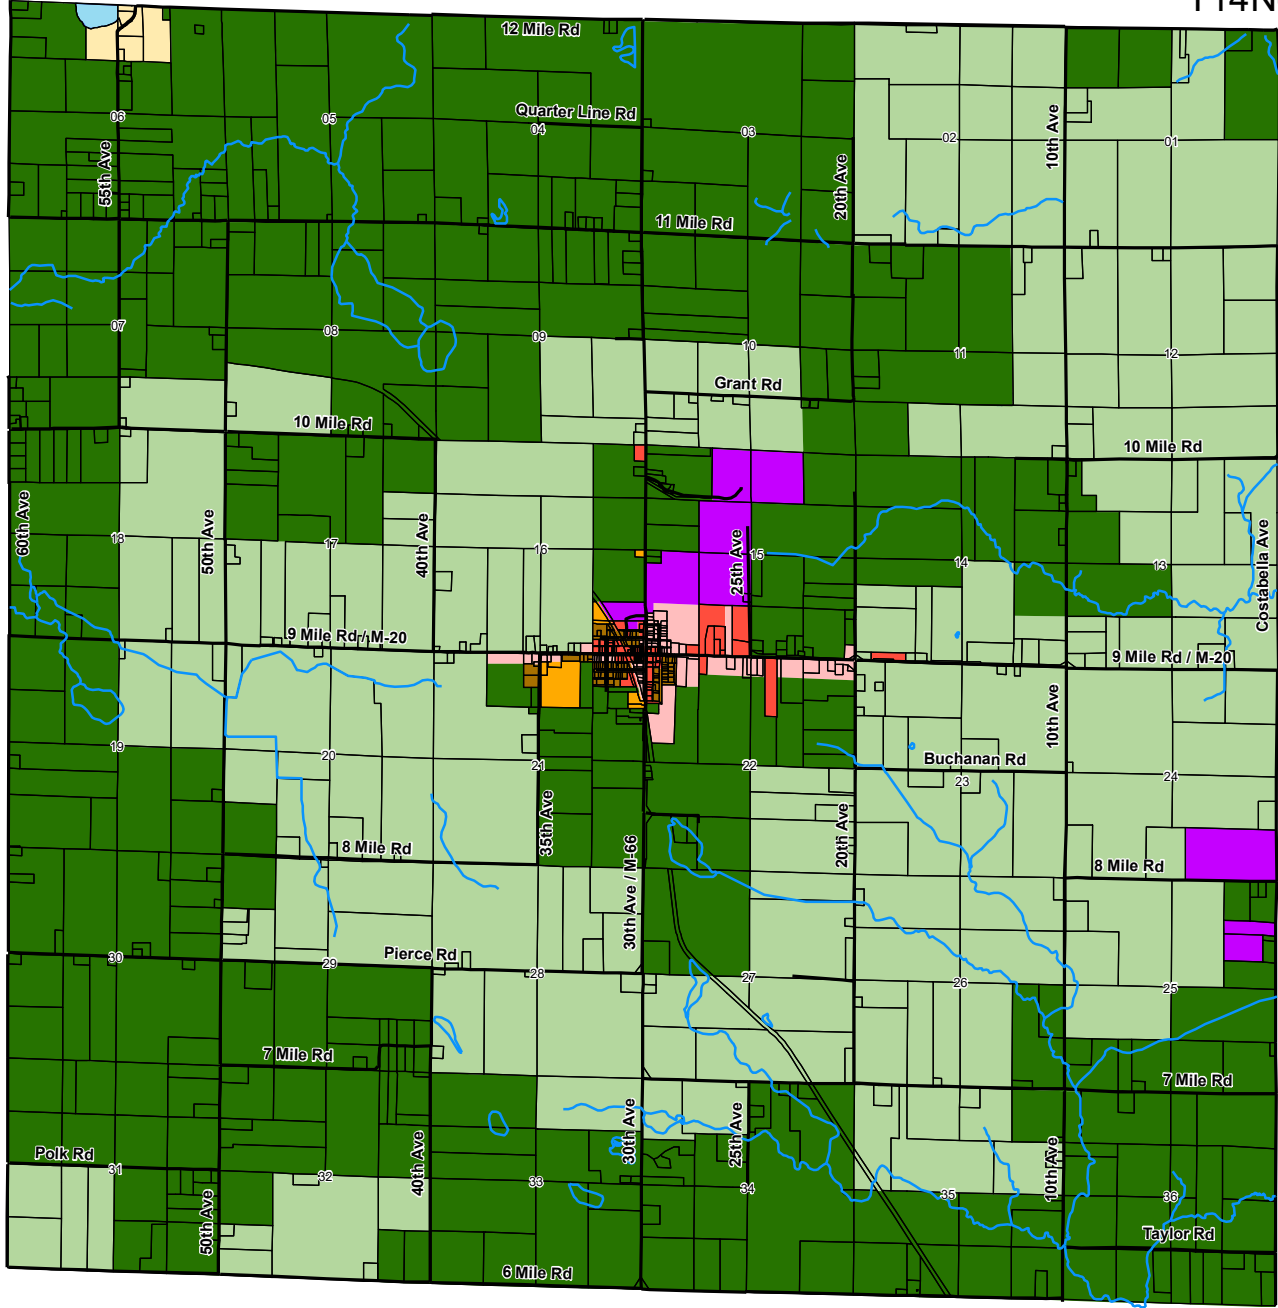

WHEATLAND TOWNSHIP

MECOSTA COUNTY, MICHIGAN

T14N-R07W

ZONING DISTRICTS:

- | | |
|--|--|
|  AG - AGRICULTURAL |  C1 - NEIGHBORHOOD COMMERCIAL |
|  AF - AGRICULTURAL/FORESTRY |  C2 - GENERAL COMMERCIAL |
|  R2 - SINGLE FAMILY RESIDENTIAL |  I1 - INDUSTRIAL |
|  R3 - ONE & TWO FAMILY RESIDENTIAL |  LR - LAKE & RIVER RESORT |