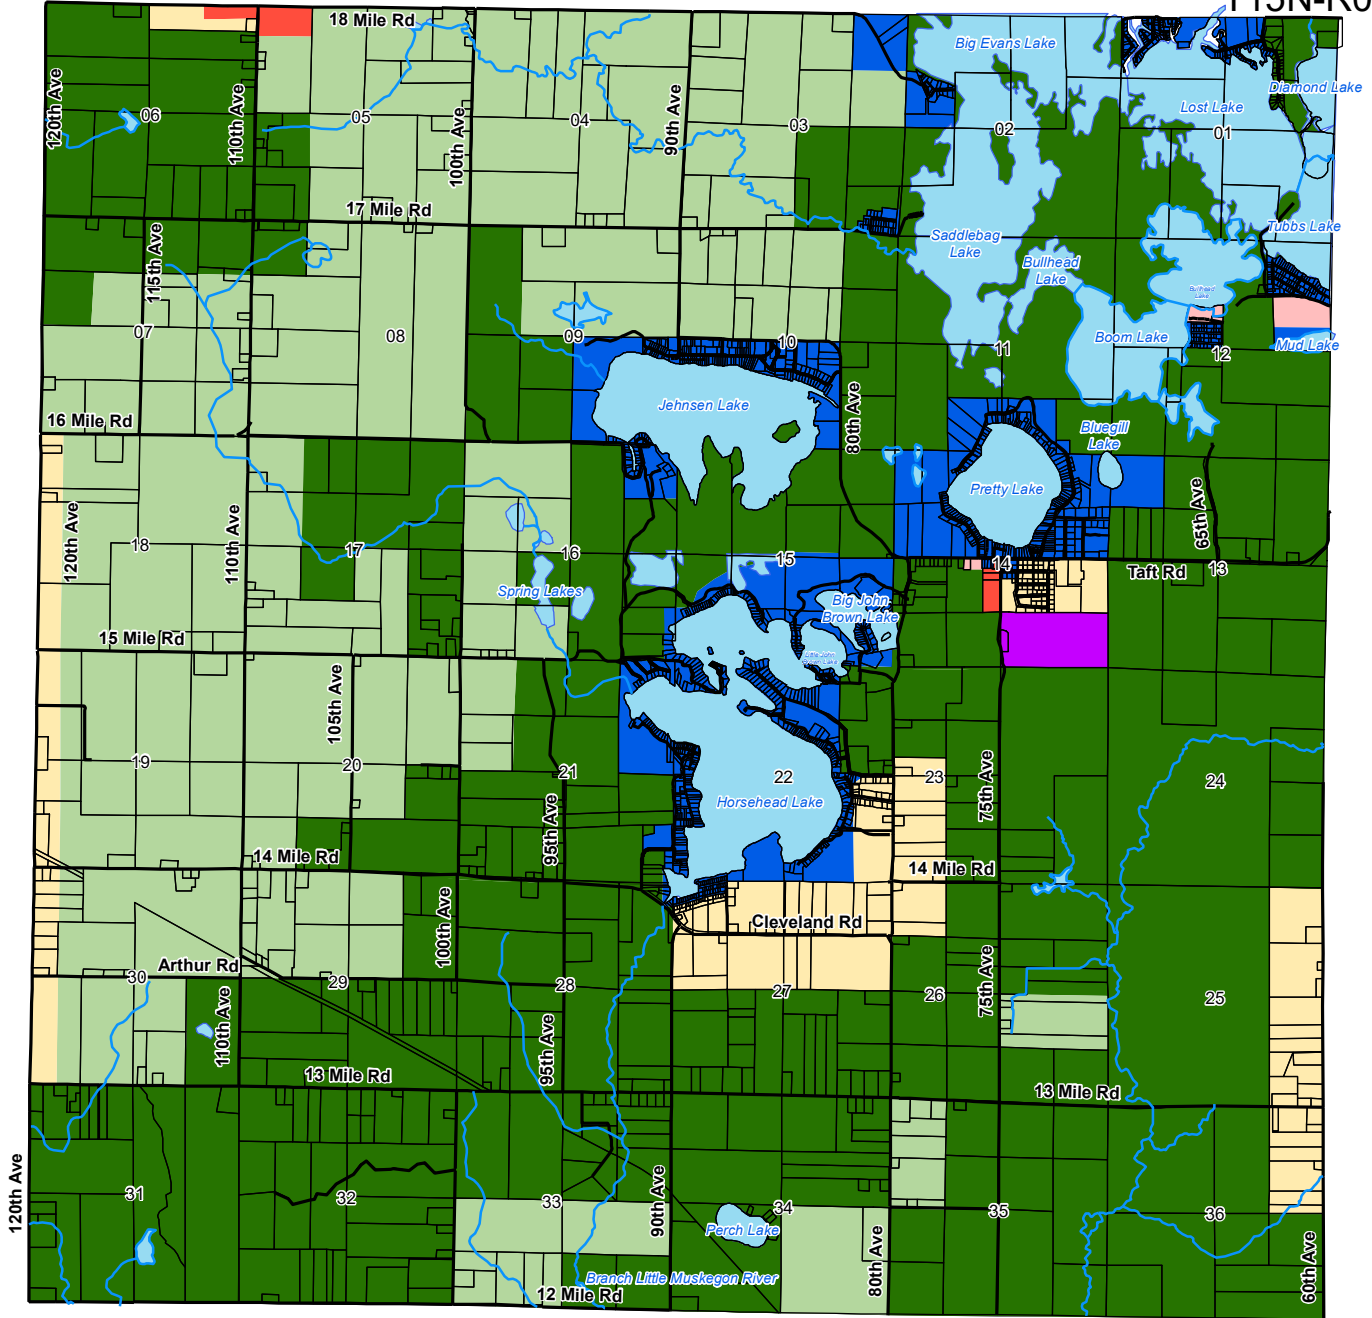

# MARTINY TOWNSHIP

## MECOSTA COUNTY, MICHIGAN

T15N-R08W

### ZONING DISTRICTS:

- |   |  |
|---|--|
|  AG - AGRICULTURAL          |  C1 - NEIGHBORHOOD COMMERCIAL |
|  AF - AGRICULTURAL/FORESTRY |  C2 - GENERAL COMMERCIAL      |
|  R1 - RURAL RESIDENTIAL     |  I1 - INDUSTRIAL              |
|  LR - LAKE & RIVER RESORT   |  |