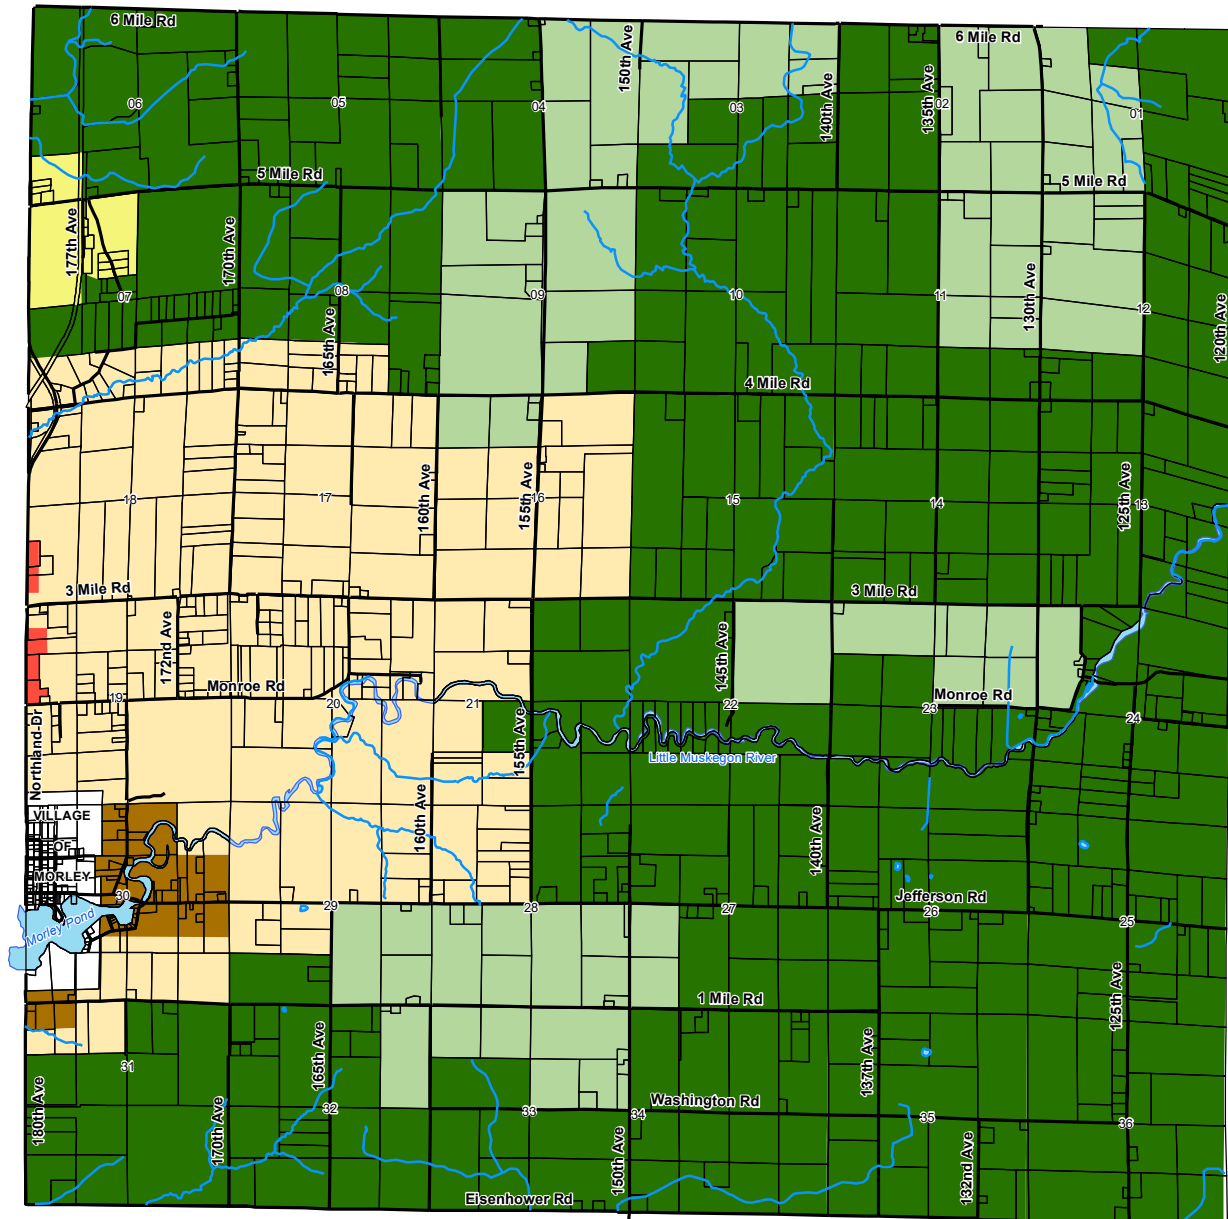

# DEERFIELD TOWNSHIP

## MECOSTA COUNTY, MICHIGAN

T13N-R09W

### ZONING DISTRICTS:

- |  |  |
|--|--|
|  AG - AGRICULTURAL                 |  C1 - NEIGHBORHOOD COMMERCIAL |
|  AF - AGRICULTURAL/FORESTRY        |  C2 - GENERAL COMMERCIAL      |
|  R2 - SINGLE FAMILY RESIDENTIAL    |  I1 - INDUSTRIAL              |
|  R3 - ONE & TWO FAMILY RESIDENTIAL |  LR - LAKE & RIVER RESORT     |