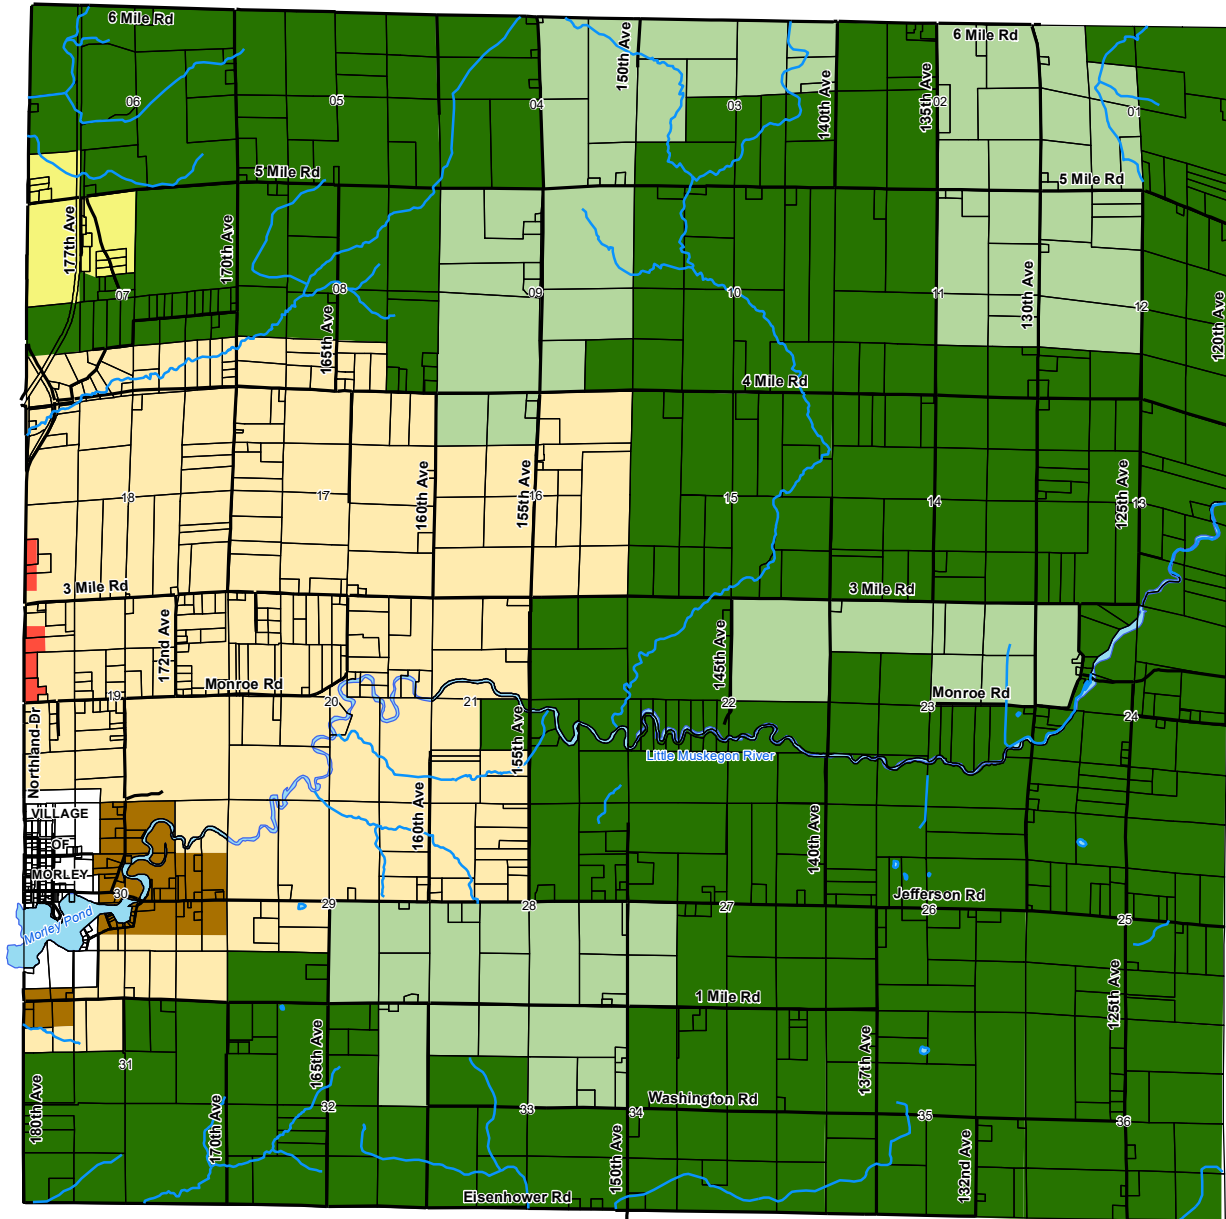

DEERFIELD TOWNSHIP

MECOSTA COUNTY, MICHIGAN

T13N-R09W

ZONING DISTRICTS:

- | | |
|--|--|
|  AG - AGRICULTURAL |  C1 - NEIGHBORHOOD COMMERCIAL |
|  AF - AGRICULTURAL/FORESTRY |  C2 - GENERAL COMMERCIAL |
|  R1 - RURAL RESIDENTIAL |  I1 - INDUSTRIAL |
|  R2 - SINGLE FAMILY RESIDENTIAL |  LR - LAKE & RIVER RESORT |
|  R3 - ONE & TWO FAMILY RESIDENTIAL | |