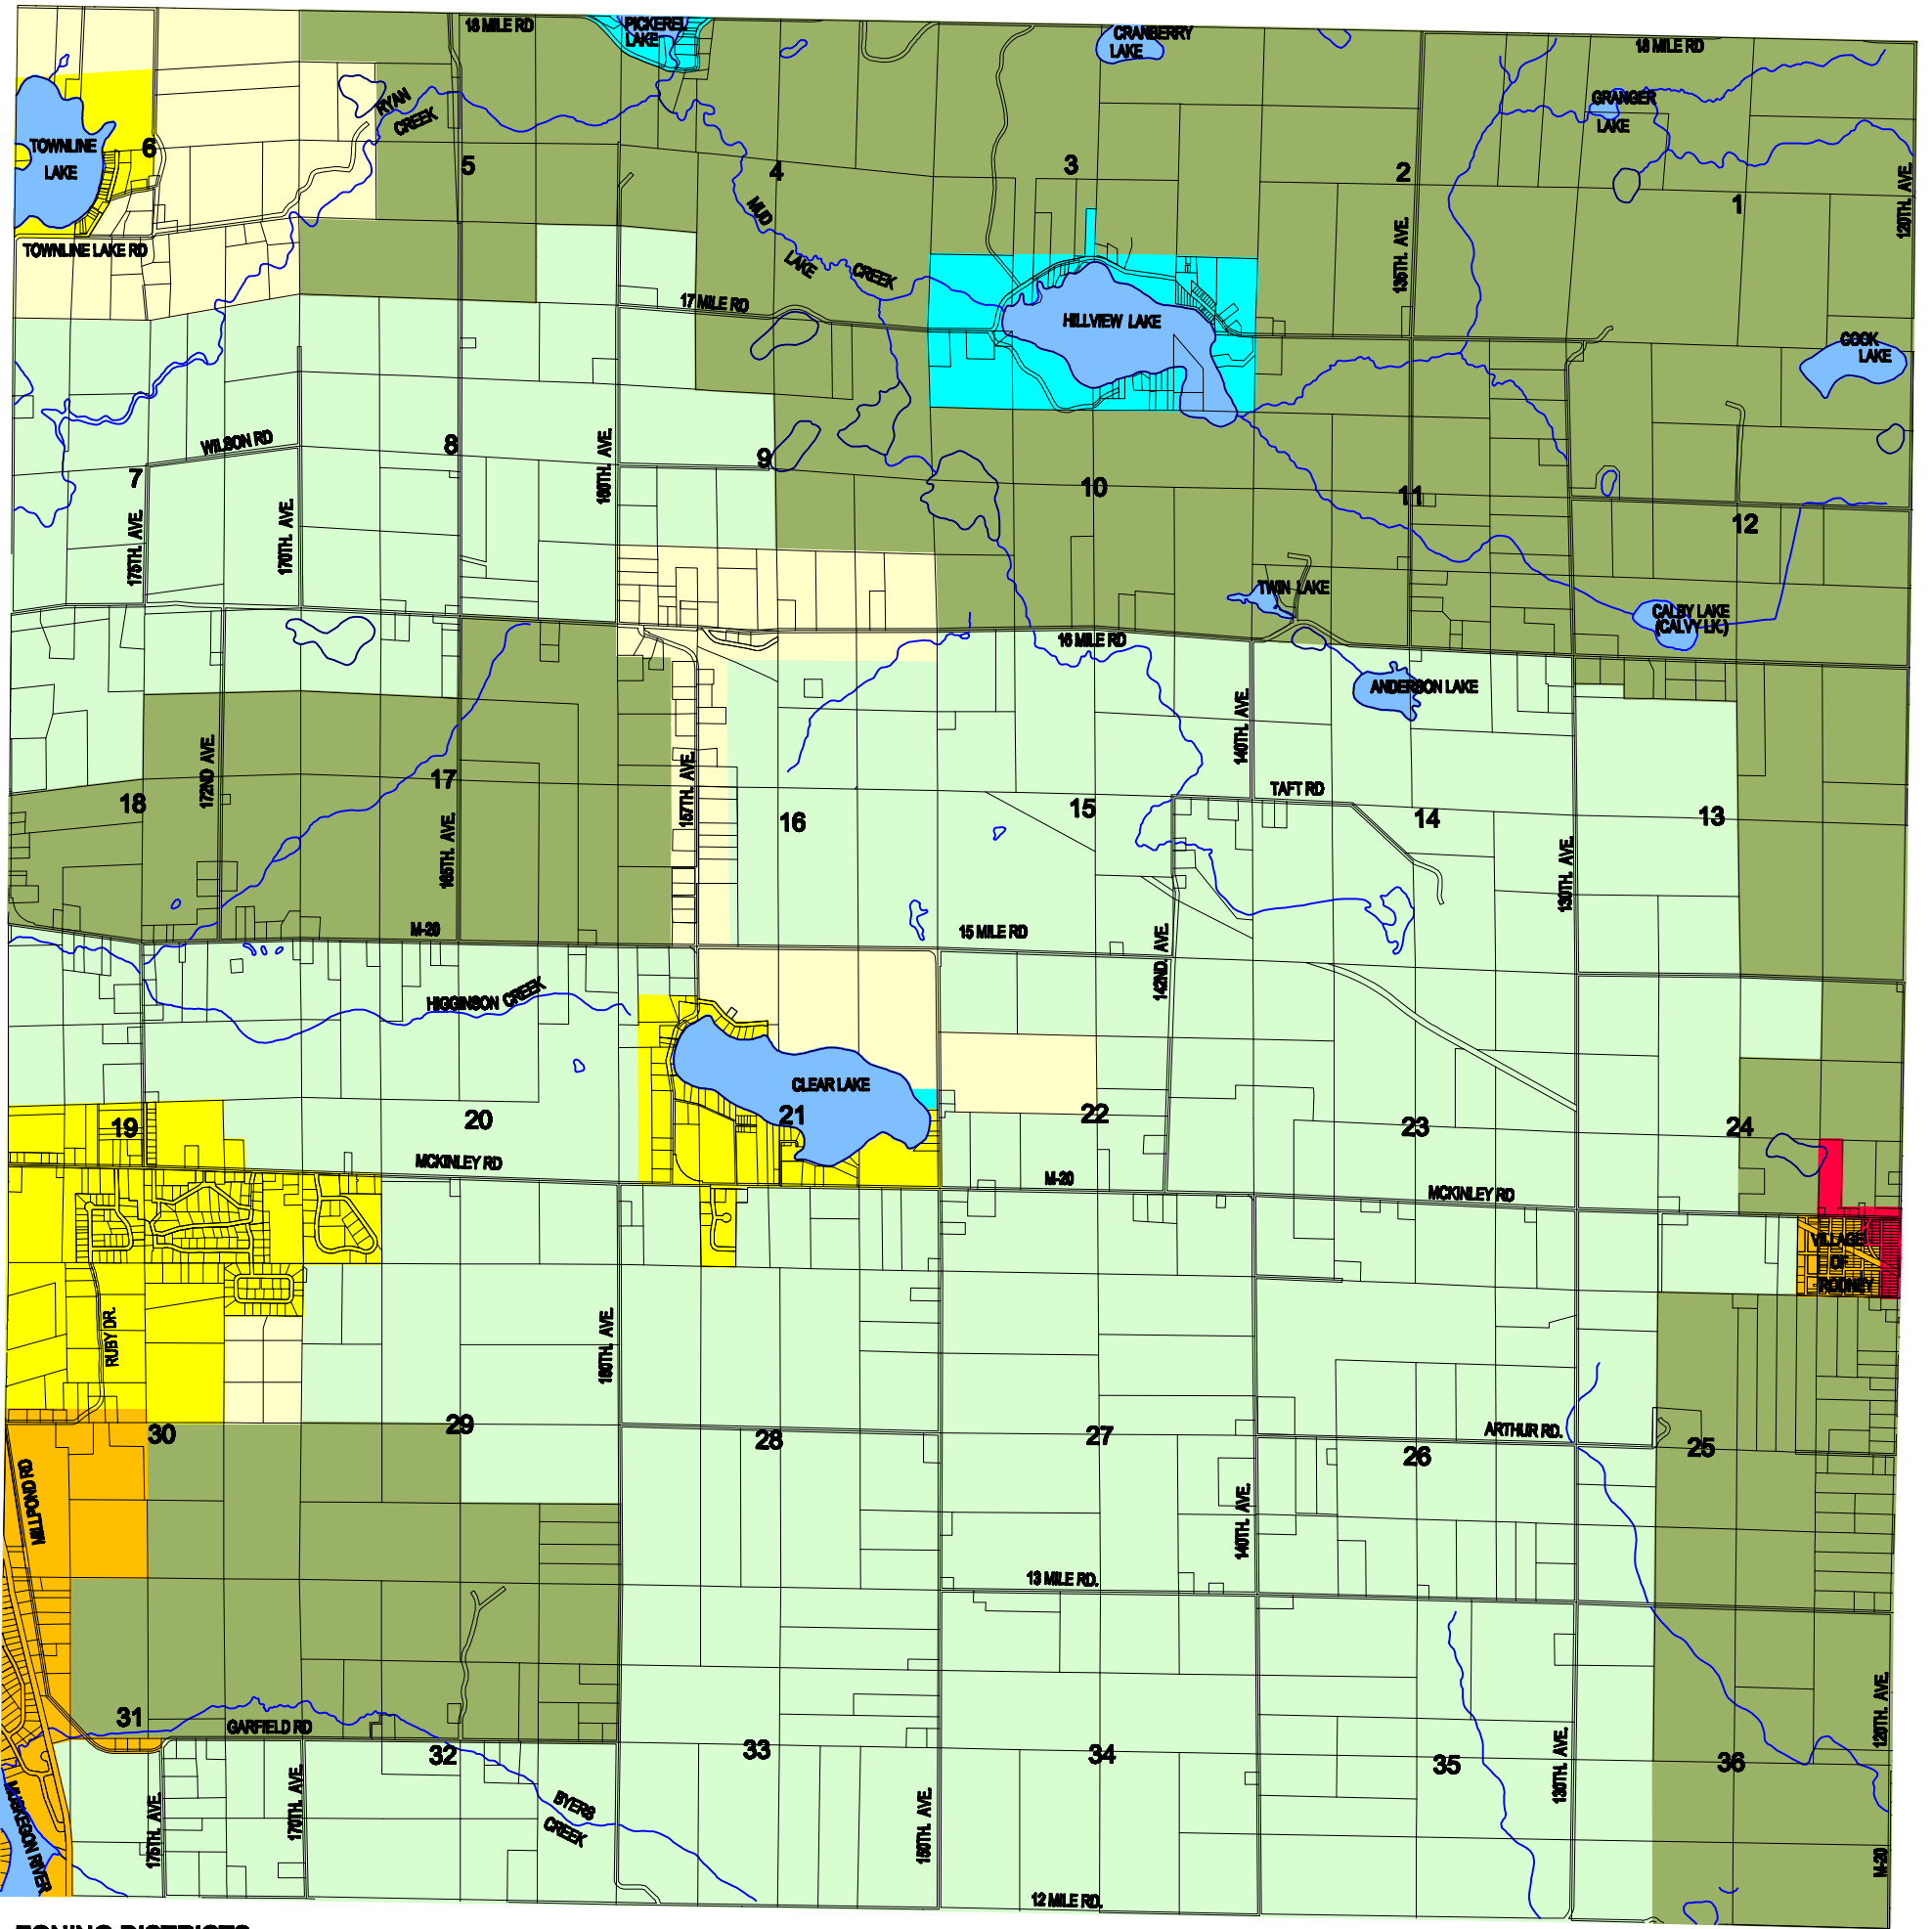

# COLFAX TOWNSHIP

## MECOSTA COUNTY, MICHIGAN

T15N-R9W

### ZONING DISTRICTS

	EXEMPT FROM COUNTY ZONING		LR - LAKE & RIVER RESORT
	AF - AGRICULTURAL/FORESTRY		MHP - MANUFACTURED HOUSING PARK
	AG - AGRICULTURAL		C1 - NEIGHBORHOOD COMMERCIAL
	R1 - RURAL RESIDENTIAL		C2 - GENERAL COMMERCIAL
	R2 - SINGLE FAMILY RESIDENTIAL		C3 - HIGHWAY INTERCHANGE COMMERCIAL
	R3 - ONE & TWO FAMILY RESIDENTIAL		I1 - INDUSTRIAL
	R4 - MULTI-FAMILY RESIDENTIAL		SO - STATE OWNED