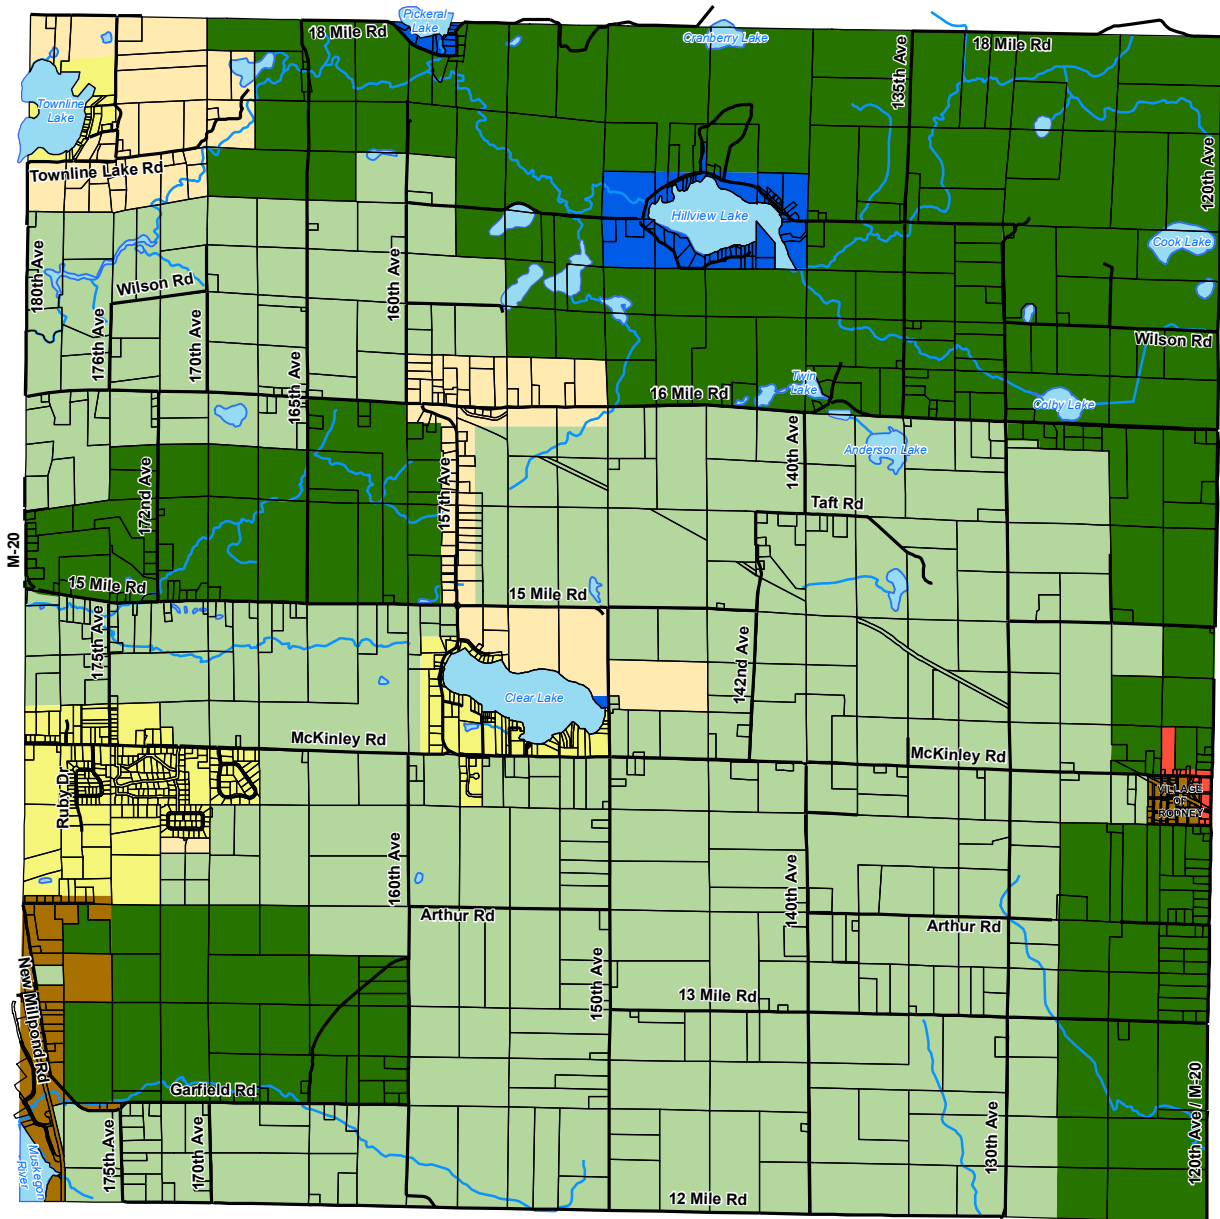

COLFAX TOWNSHIP

MECOSTA COUNTY, MICHIGAN

T15N-R09W

ZONING DISTRICTS:

- AG - AGRICULTURAL
- AF - AGRICULTURAL/FORESTRY
- C2 - GENERAL COMMERCIAL
- EXEMPT FROM COUNTY ZONING
- R1 - RURAL RESIDENTIAL
- R2 - SINGLE FAMILY RESIDENTIAL
- R3 - ONE & TWO FAMILY RESIDENTIAL
- LR - LAKE & RIVER RESORT