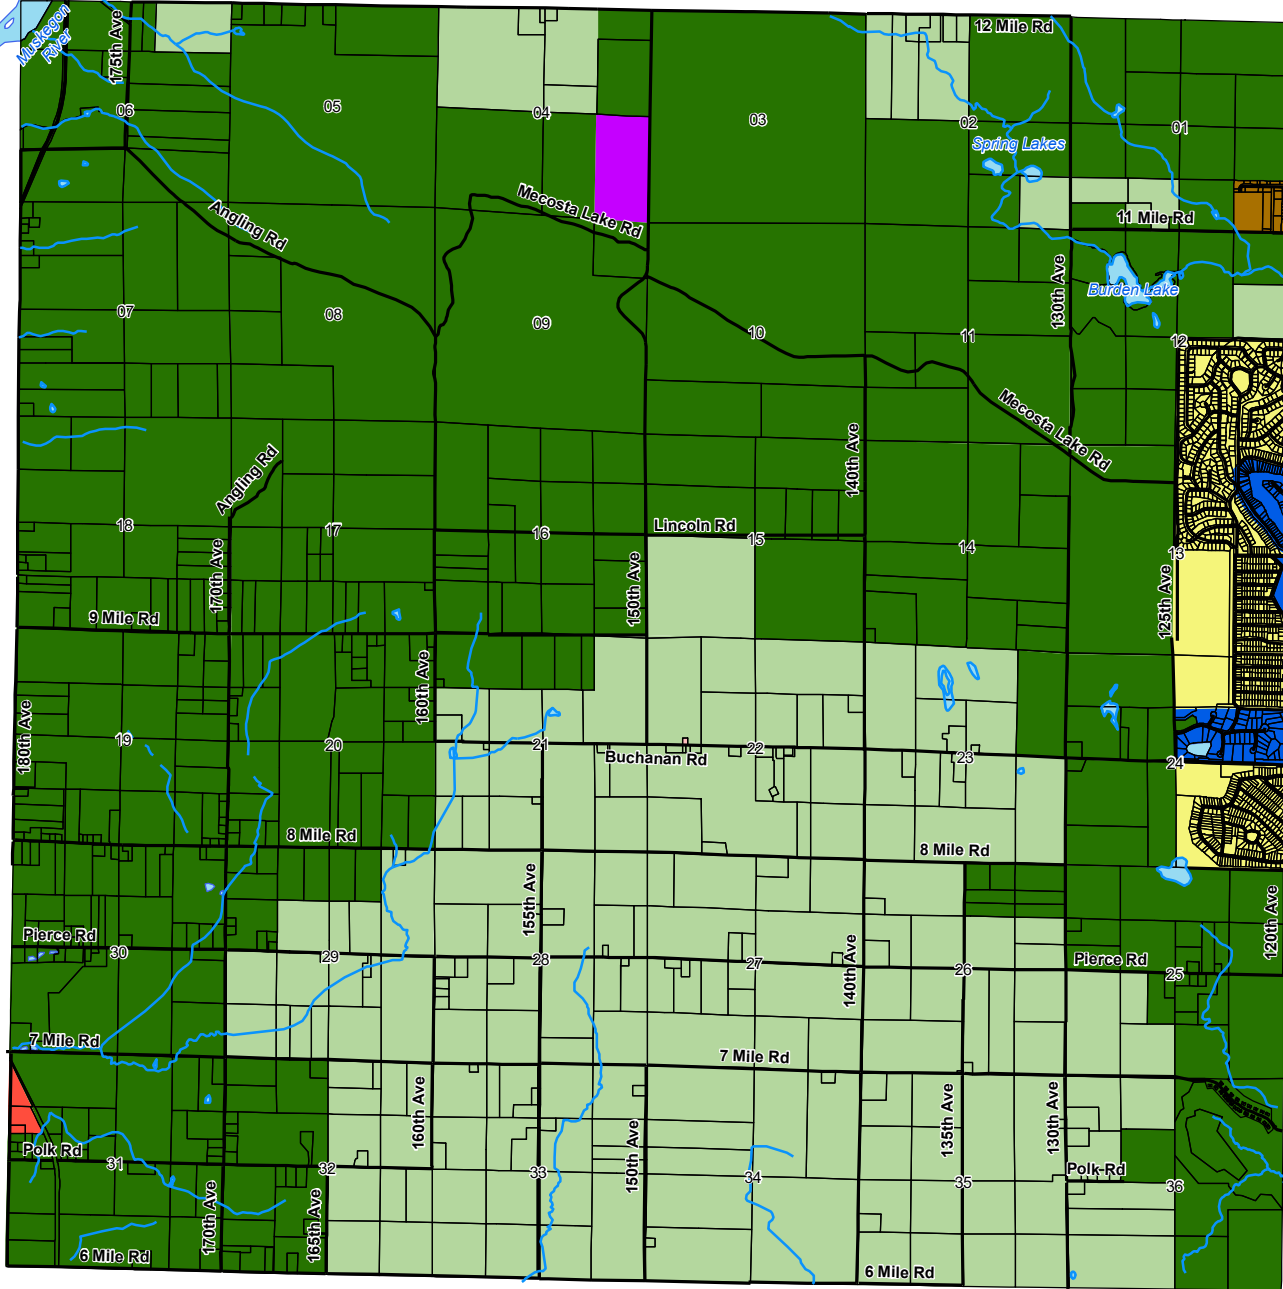

AUSTIN TOWNSHIP

MECOSTA COUNTY, MICHIGAN

T14N-R09W

ZONING DISTRICTS:

- | | |
|--|--|
|  AG - AGRICULTURAL |  C1 - NEIGHBORHOOD COMMERCIAL |
|  AF - AGRICULTURAL/FORESTRY |  C2 - GENERAL COMMERCIAL |
|  R2 - SINGLE FAMILY RESIDENTIAL |  I1 - INDUSTRIAL |
|  R3 - ONE & TWO FAMILY RESIDENTIAL |  LR - LAKE & RIVER RESORT |