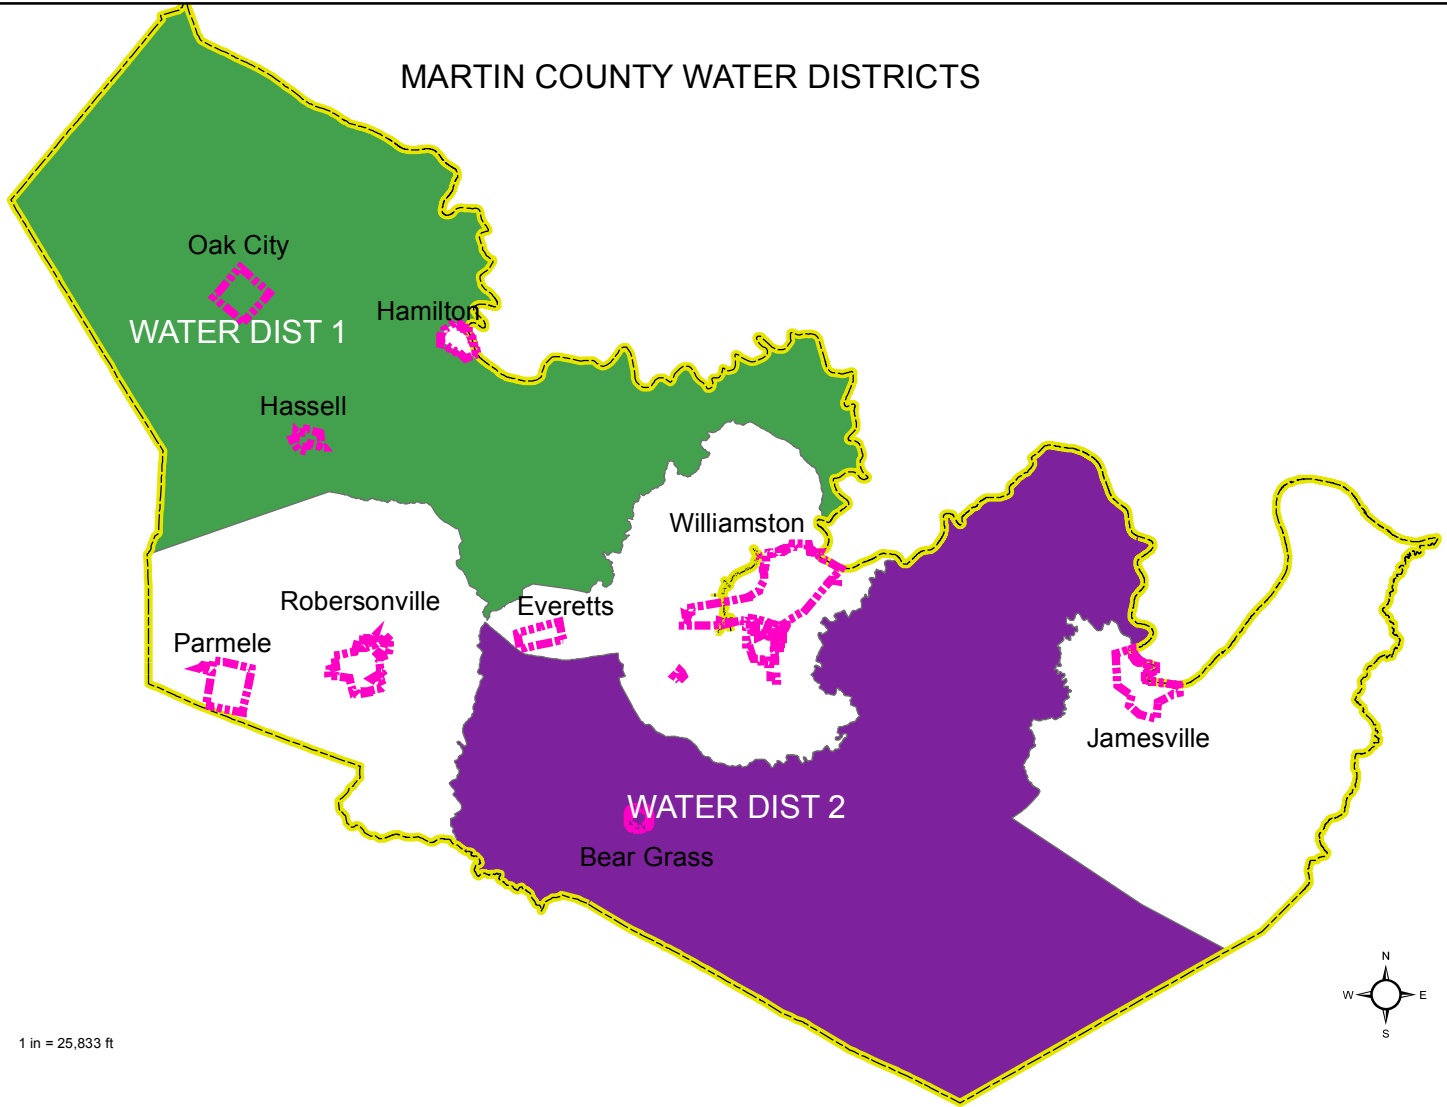

MARTIN COUNTY WATER DISTRICTS

1 in = 25,833 ft