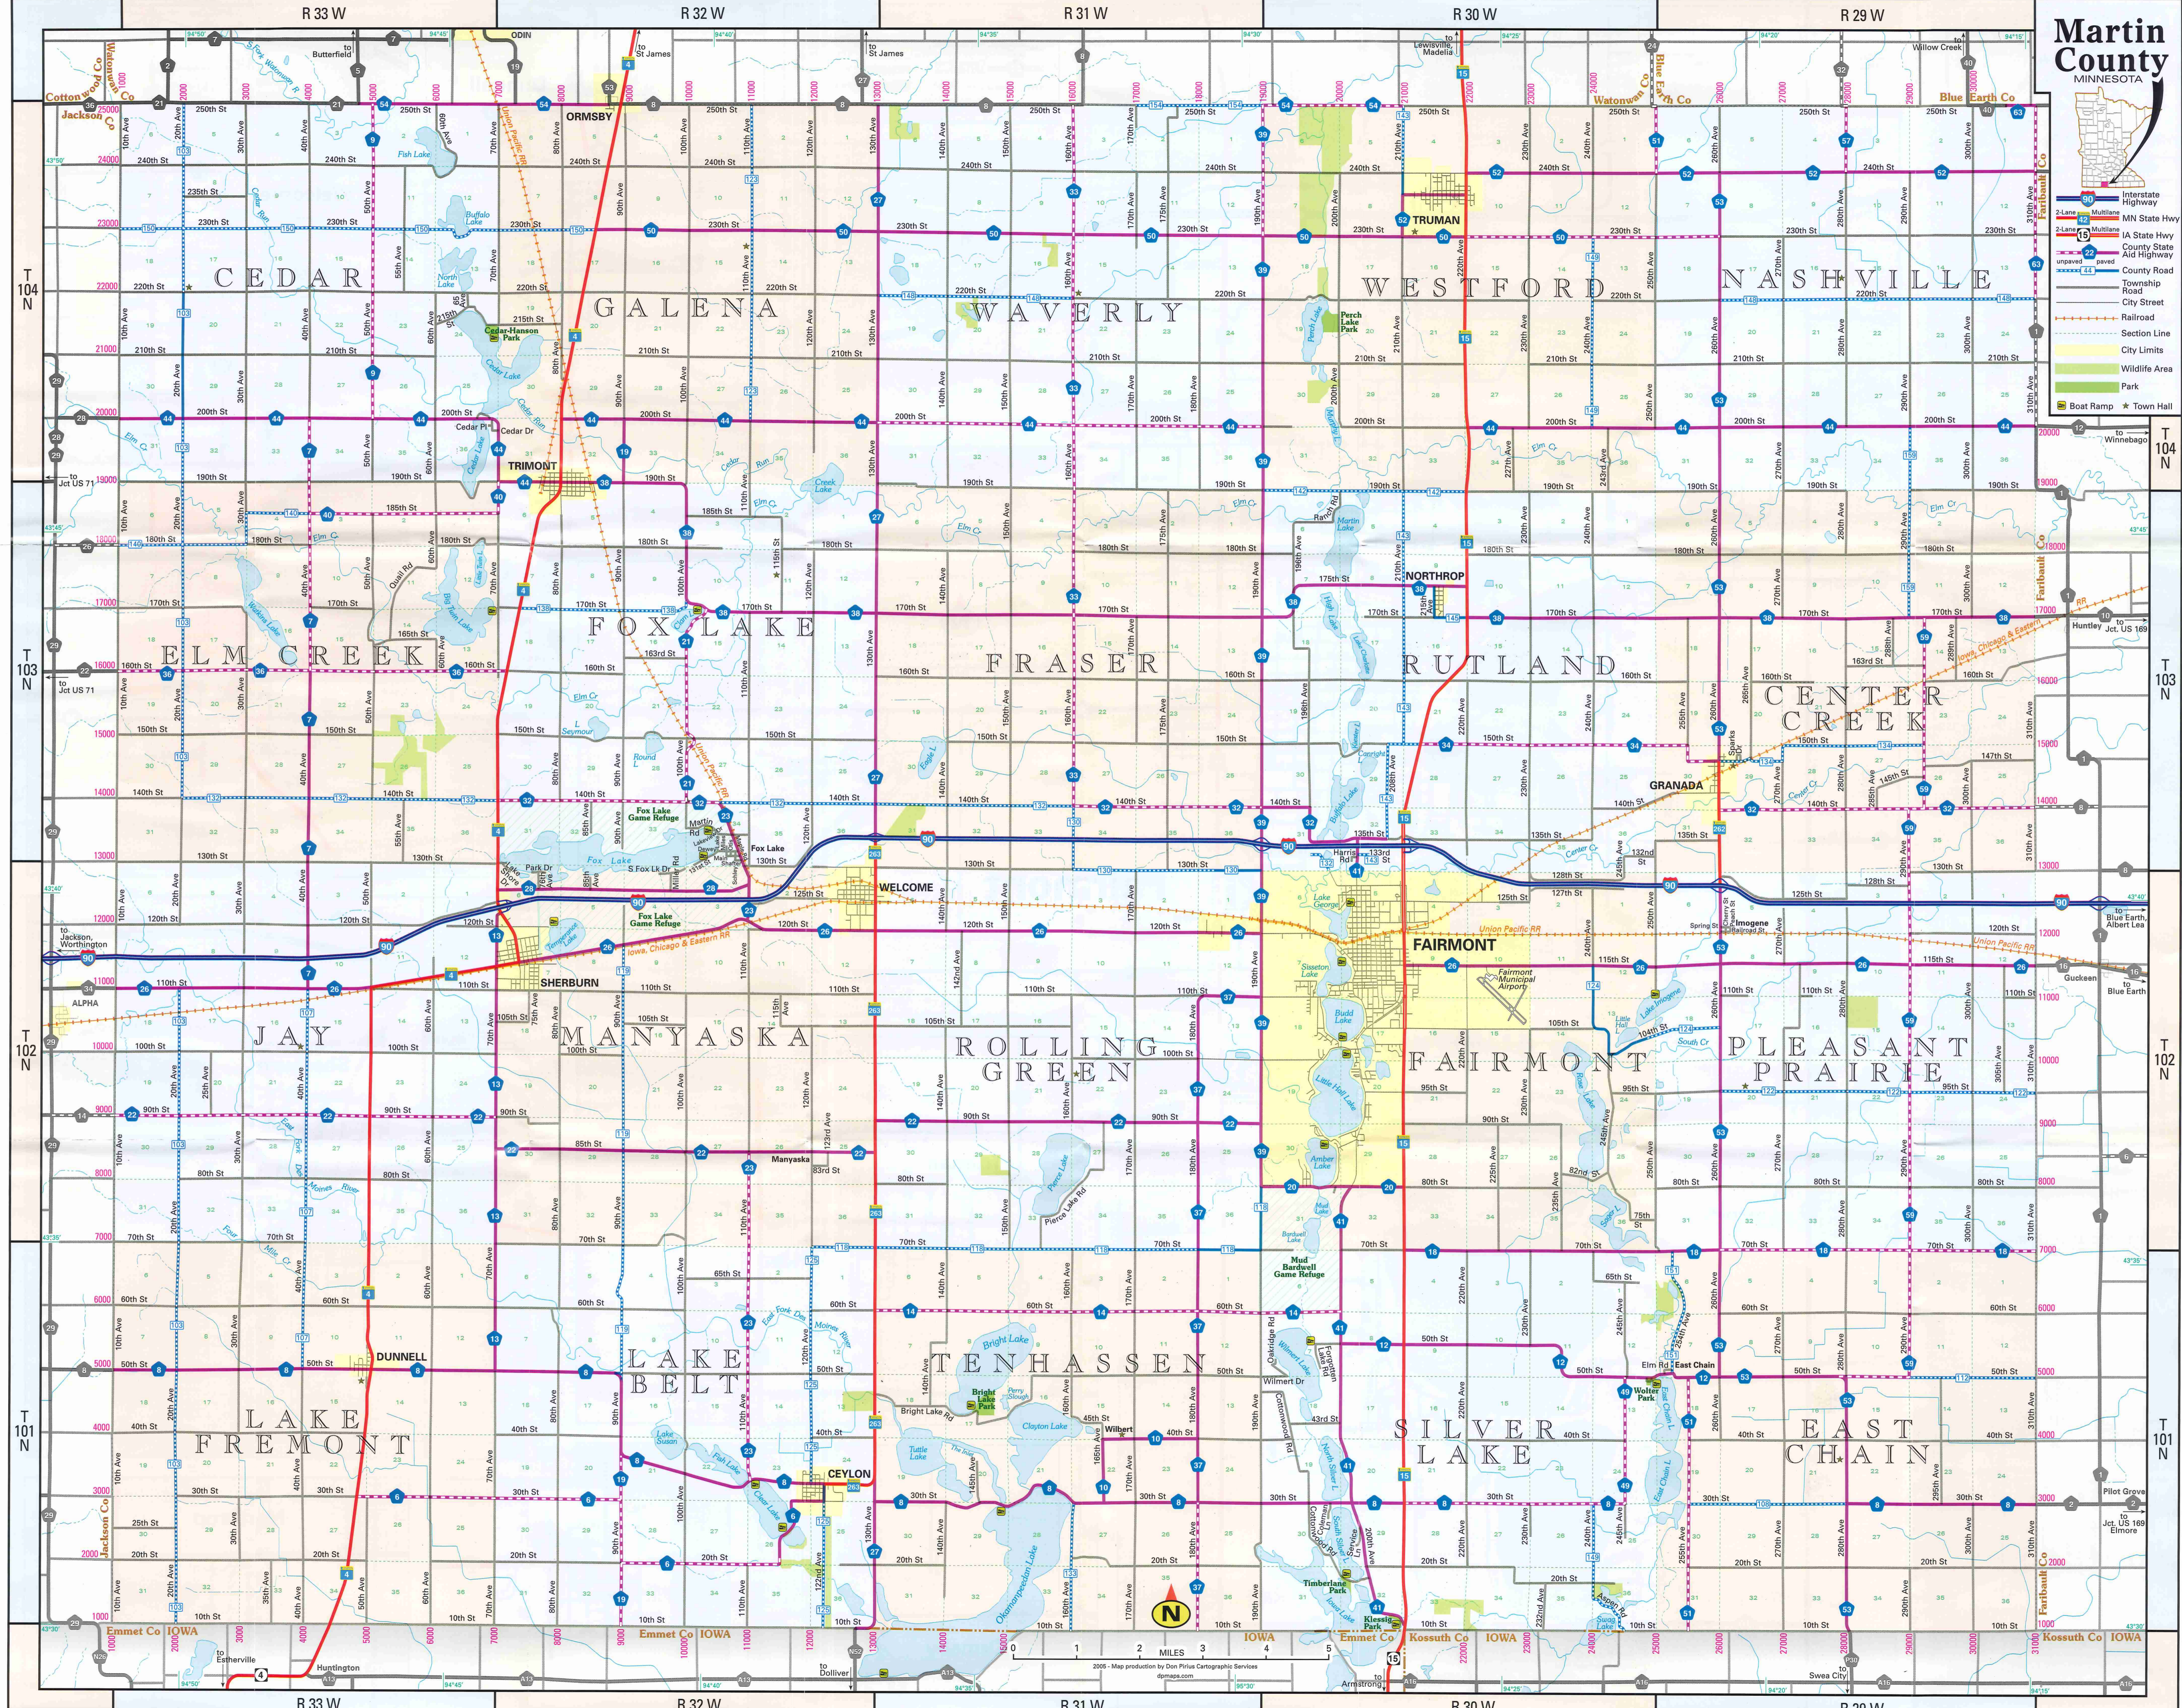

- Interstate Highway
- MN State Hwy
- IA State Hwy
- County State Aid Highway
- County Road
- Township Road
- City Street
- Railroad
- Section Line
- City Limits
- Wildlife Area
- Park
- Boat Ramp
- Town Hall

0 1 2 3 4 5 MILES