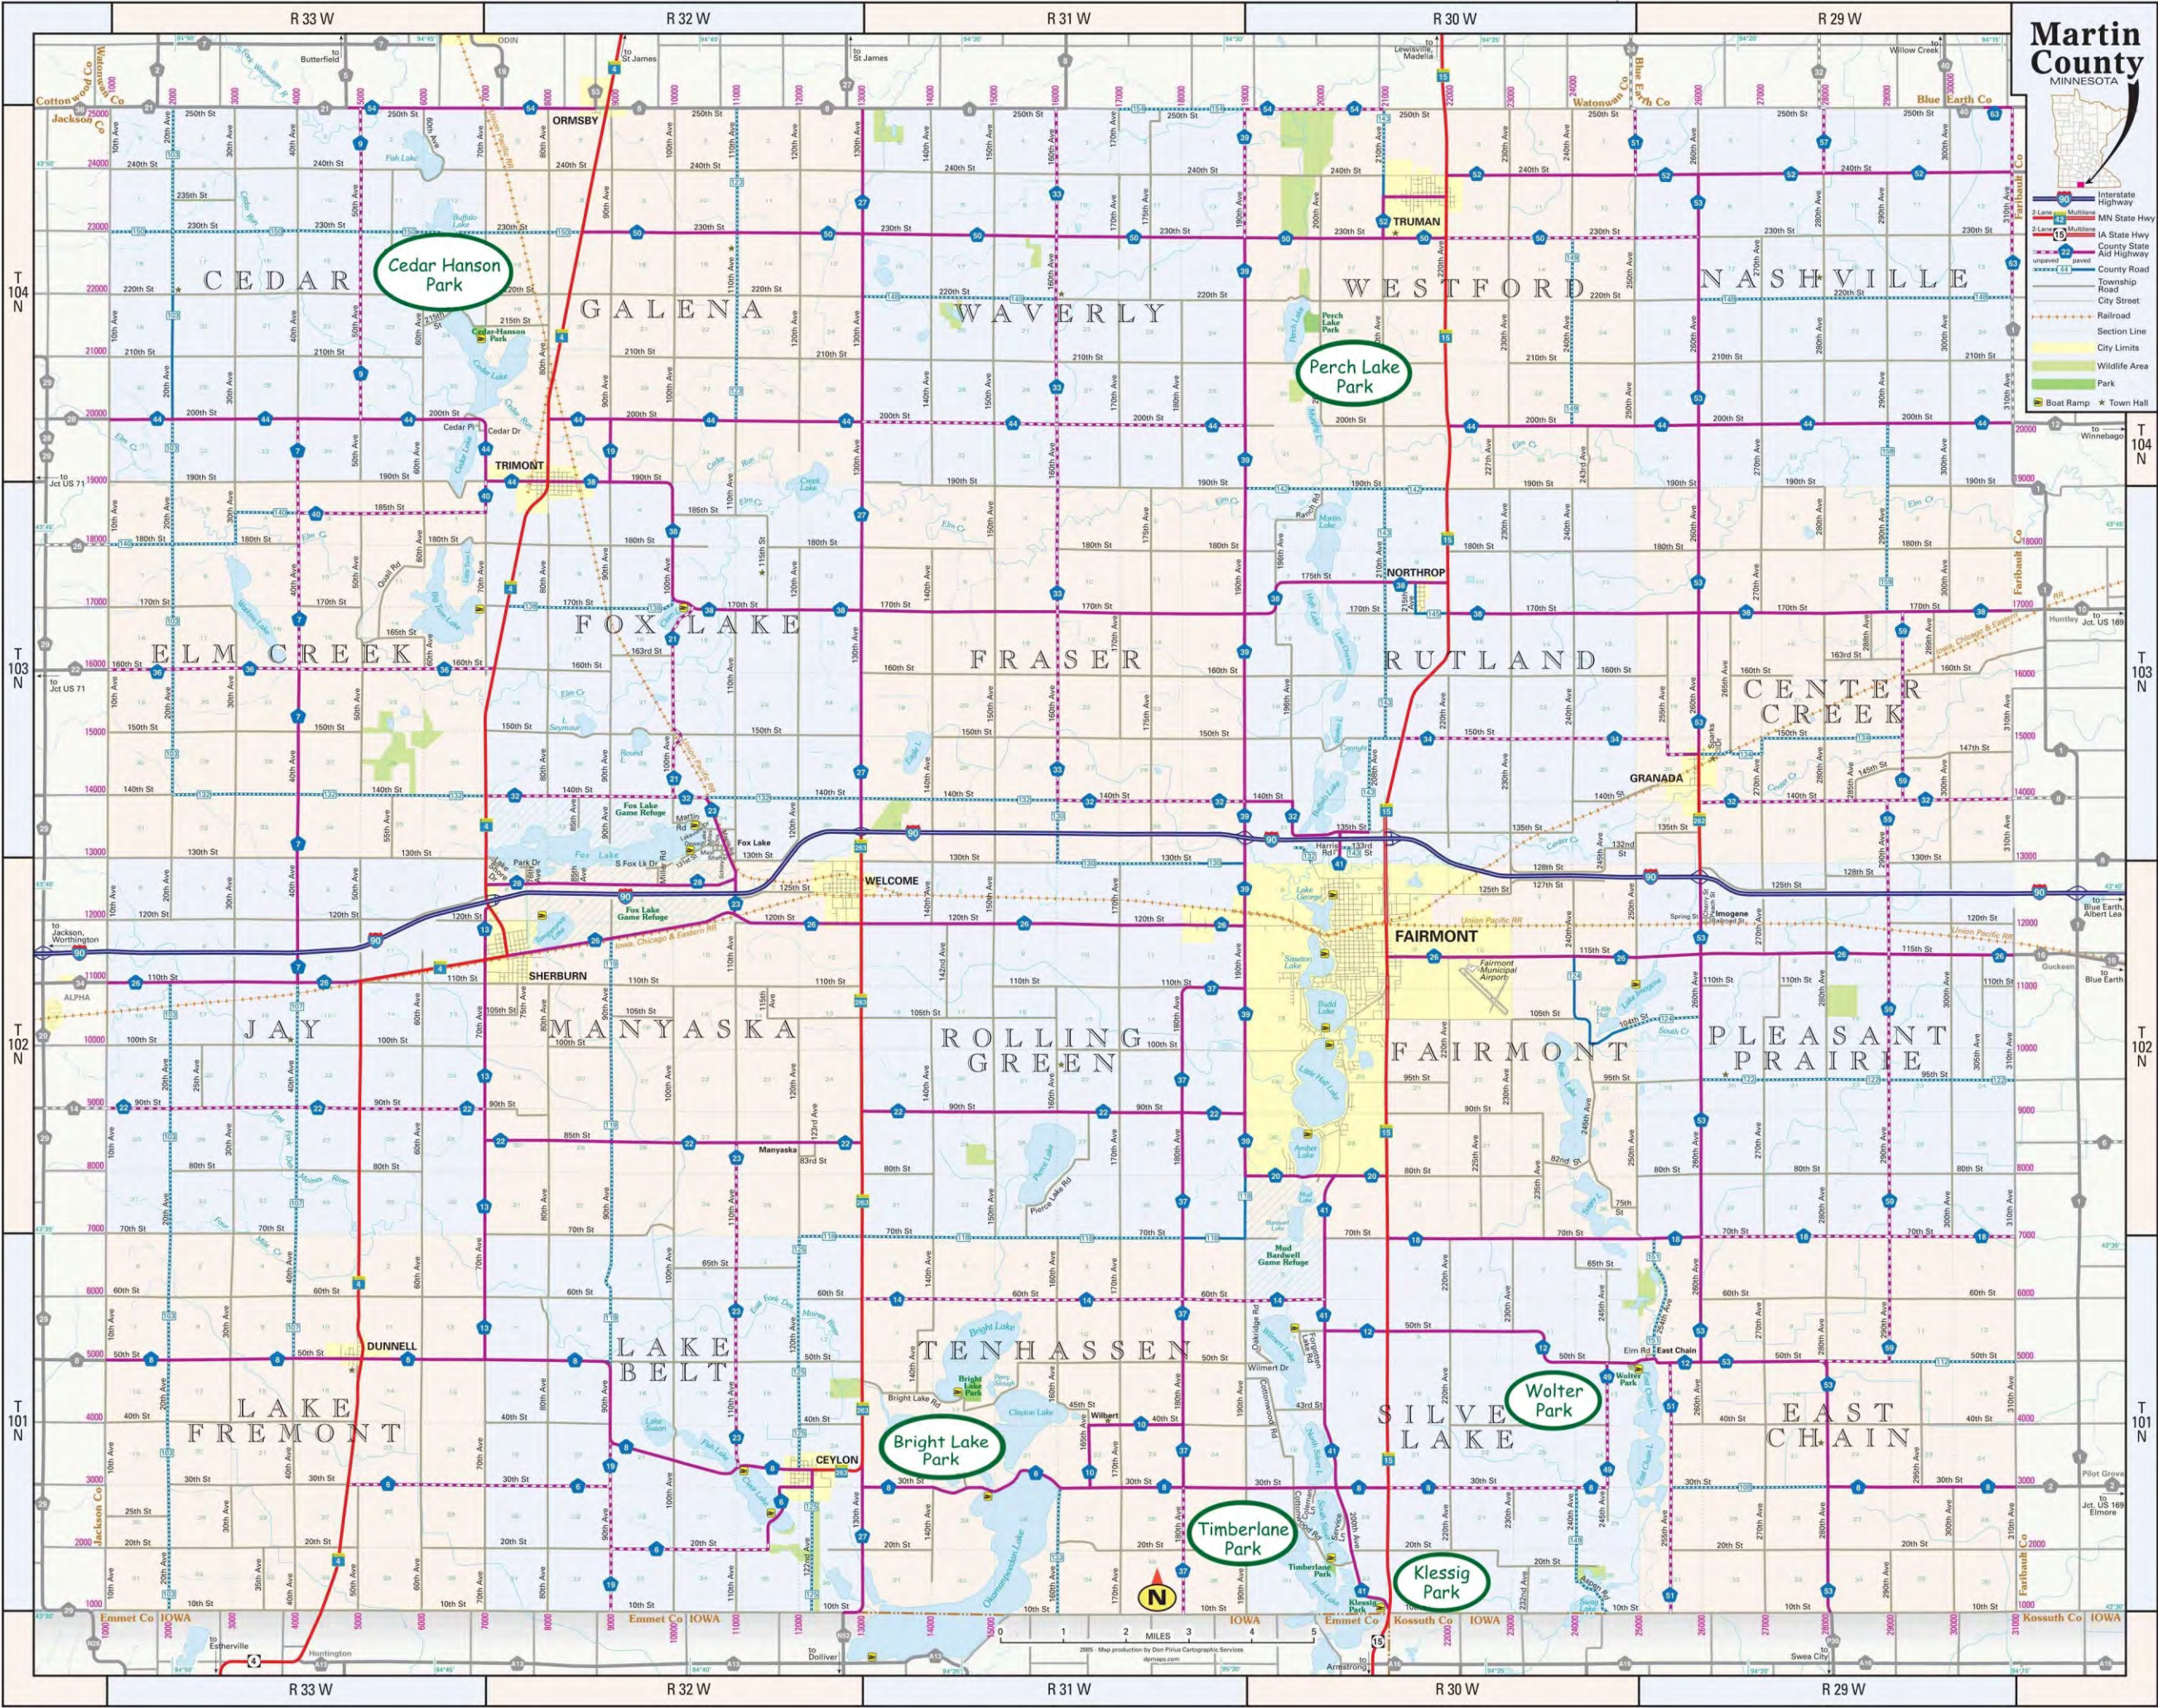

- Interstate Highway
- MN State Hwy
- IA State Hwy
- County State Aid Highway
- County Road
- Township Road
- City Street
- Railroad
- Section Line
- City Limits
- Wildlife Area
- Park
- Boat Ramp
- Town Hall

Cedar Hanson Park

Perch Lake Park

Bright Lake Park

Timberlane Park

Klessig Park

Wolter Park