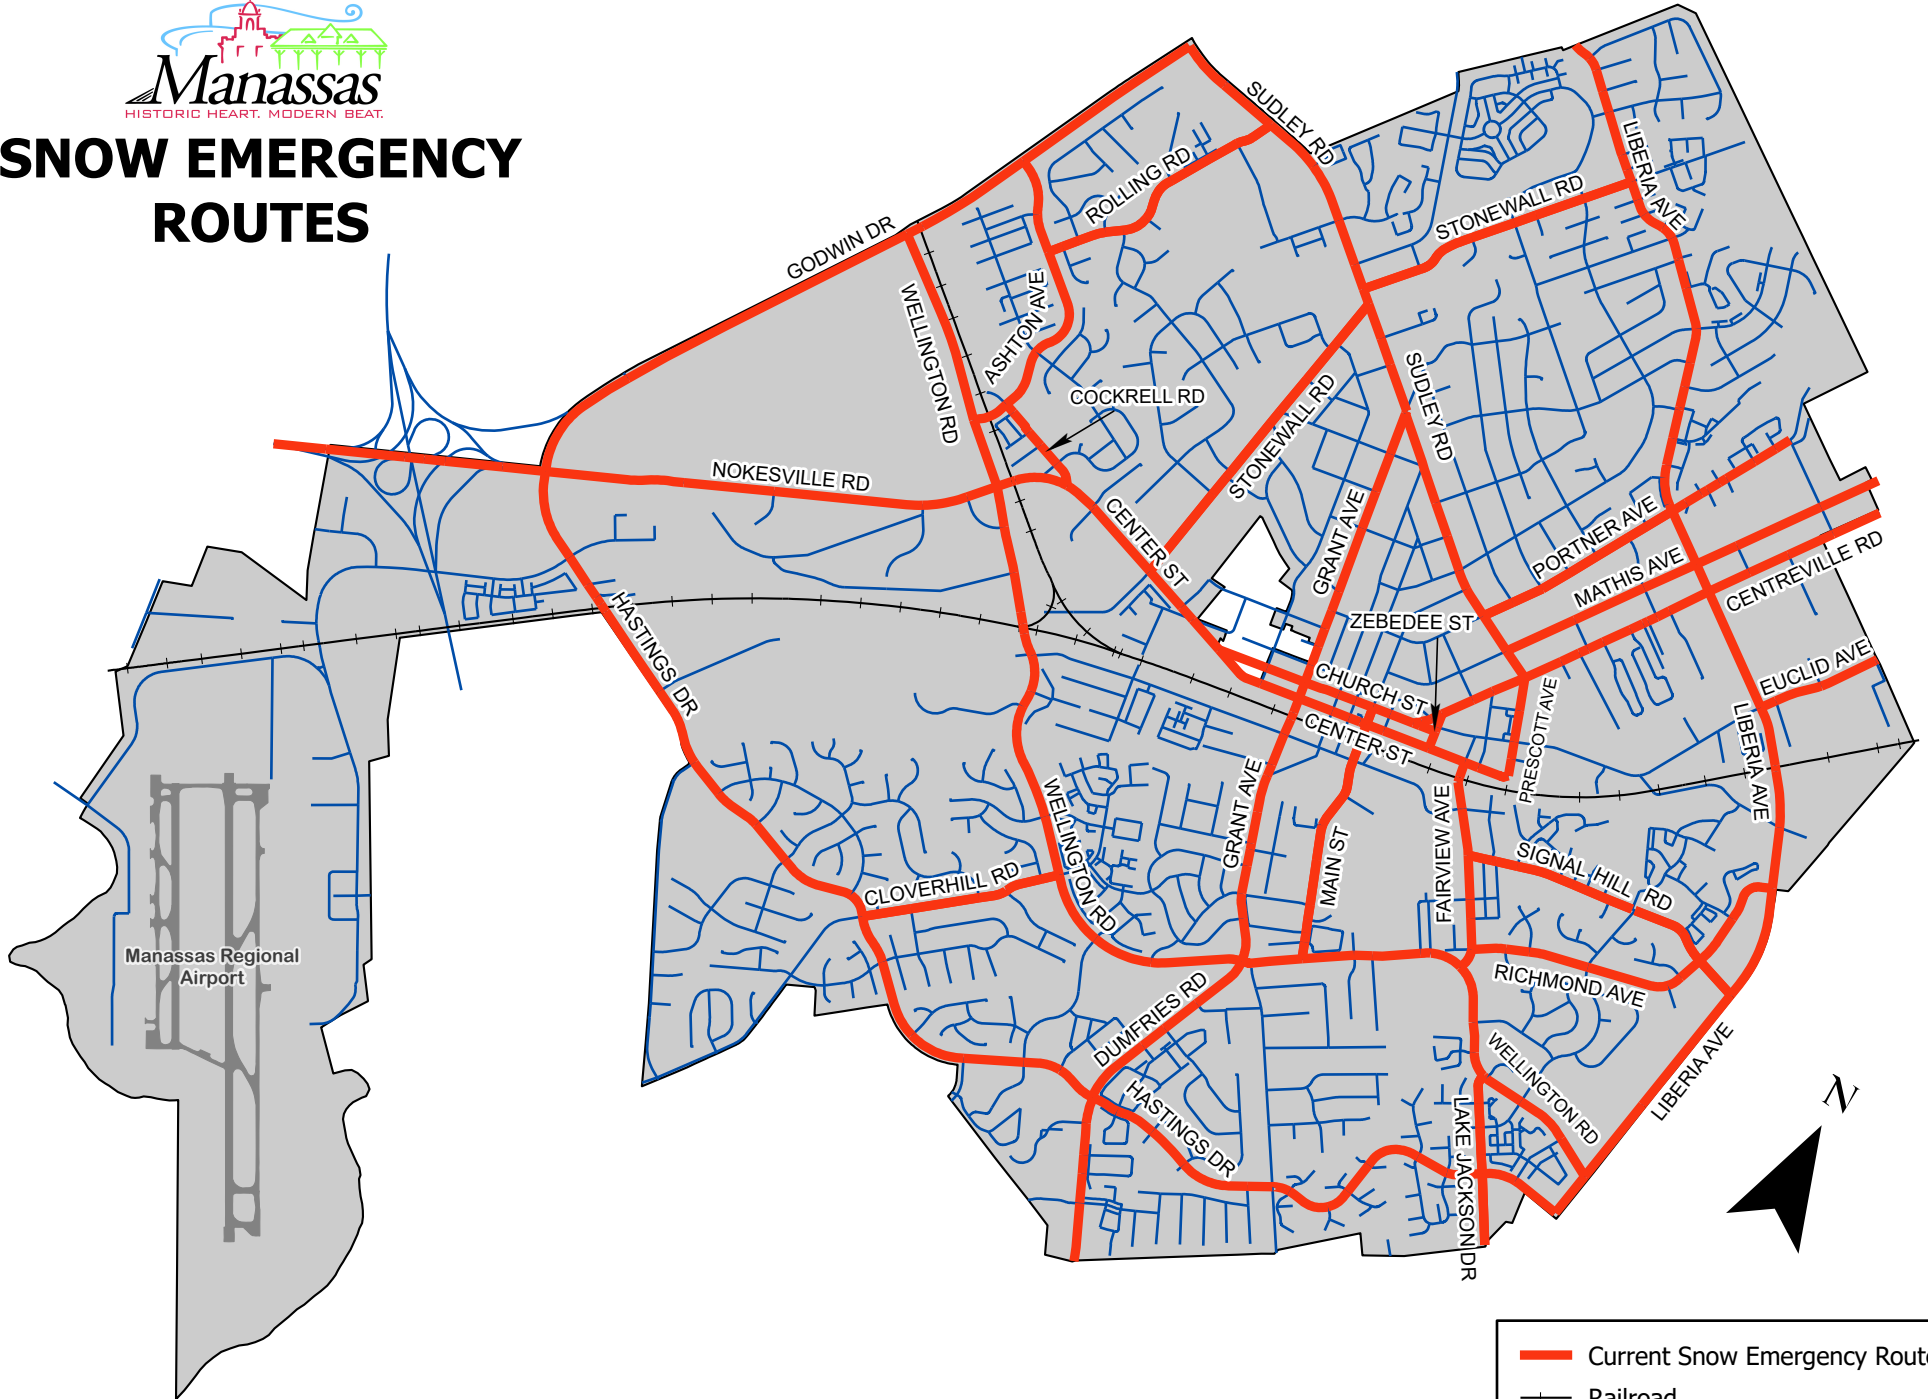

SNOW EMERGENCY ROUTES

Map created by: Manassas GIS
Map Updated on: 03/24/2021
Map Name: Snow_Emergency_Route_Map_2021.pdf

- Current Snow Emergency Route
- Railroad
- Road