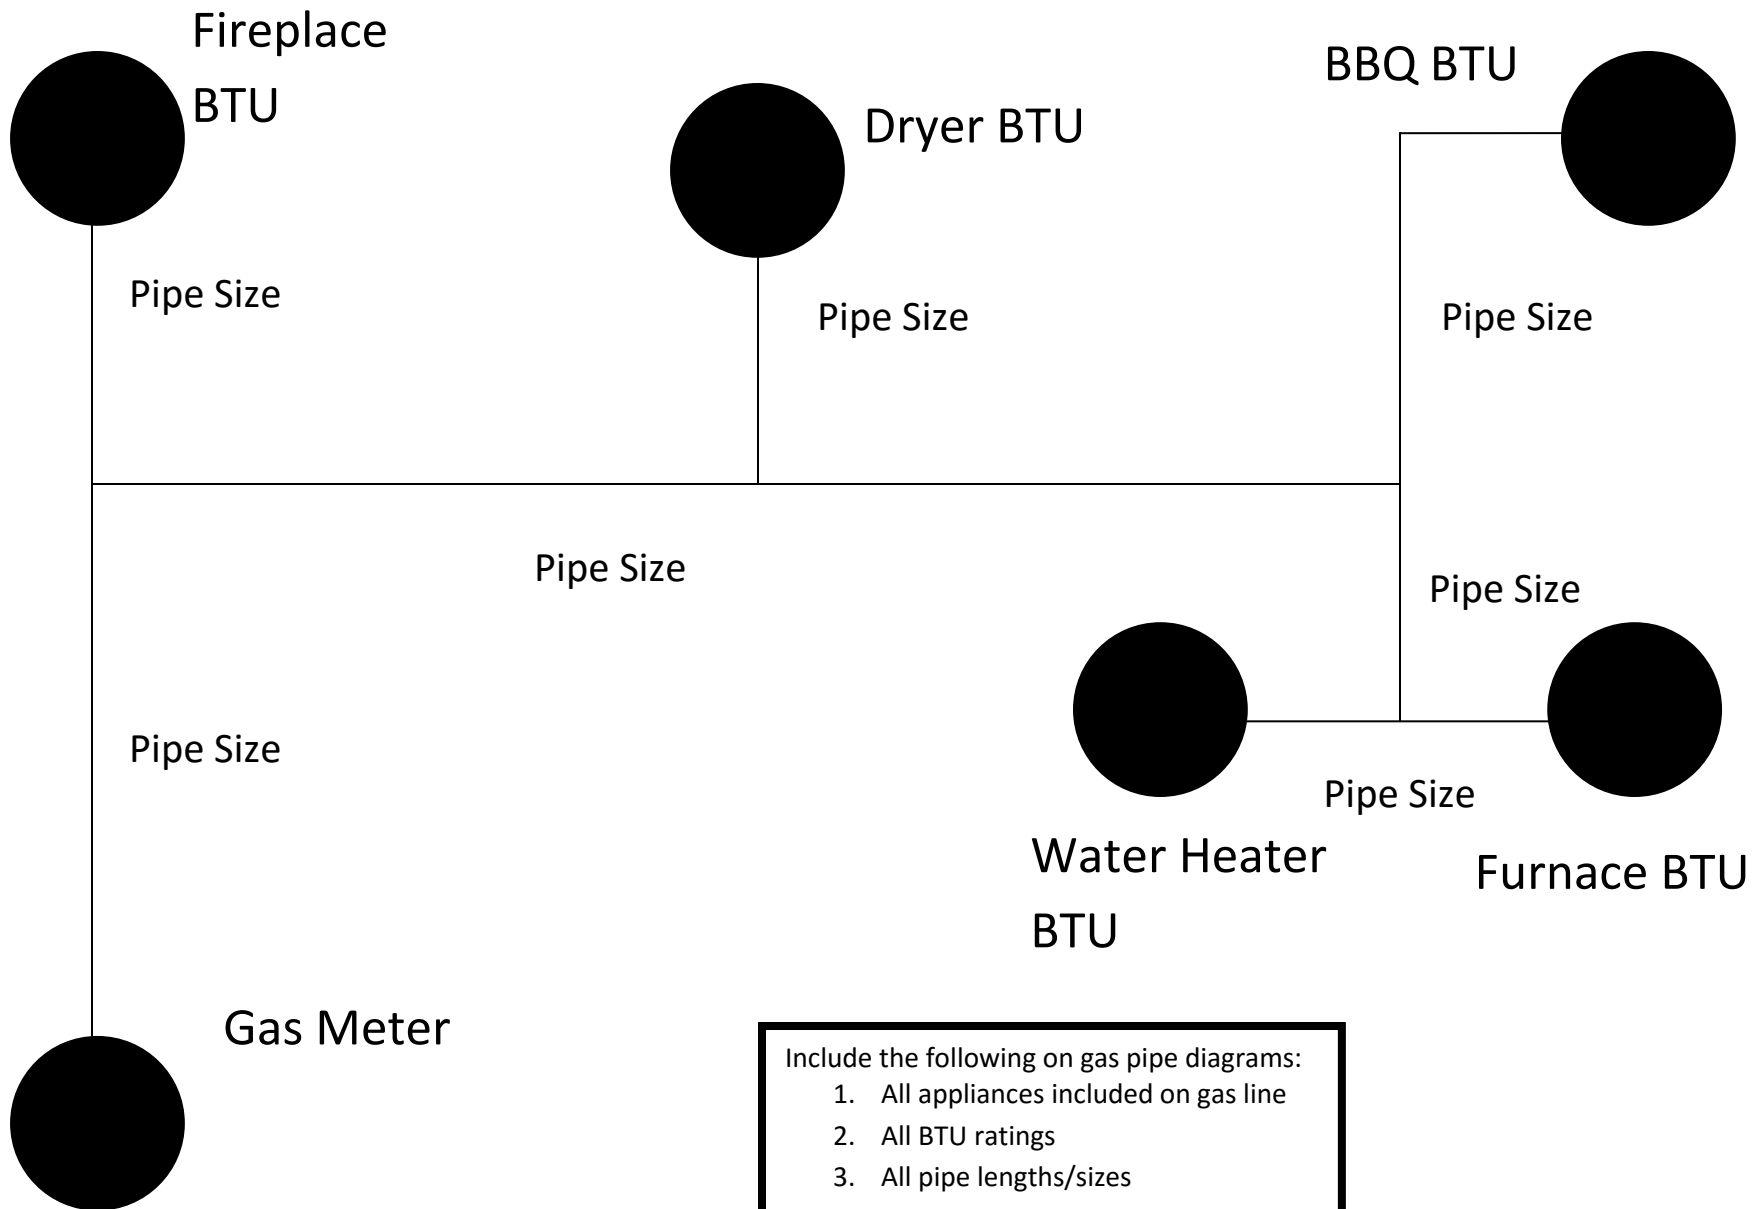

# Gas Pipe Diagram Example

- Include the following on gas pipe diagrams:
1. All appliances included on gas line
  2. All BTU ratings
  3. All pipe lengths/sizes