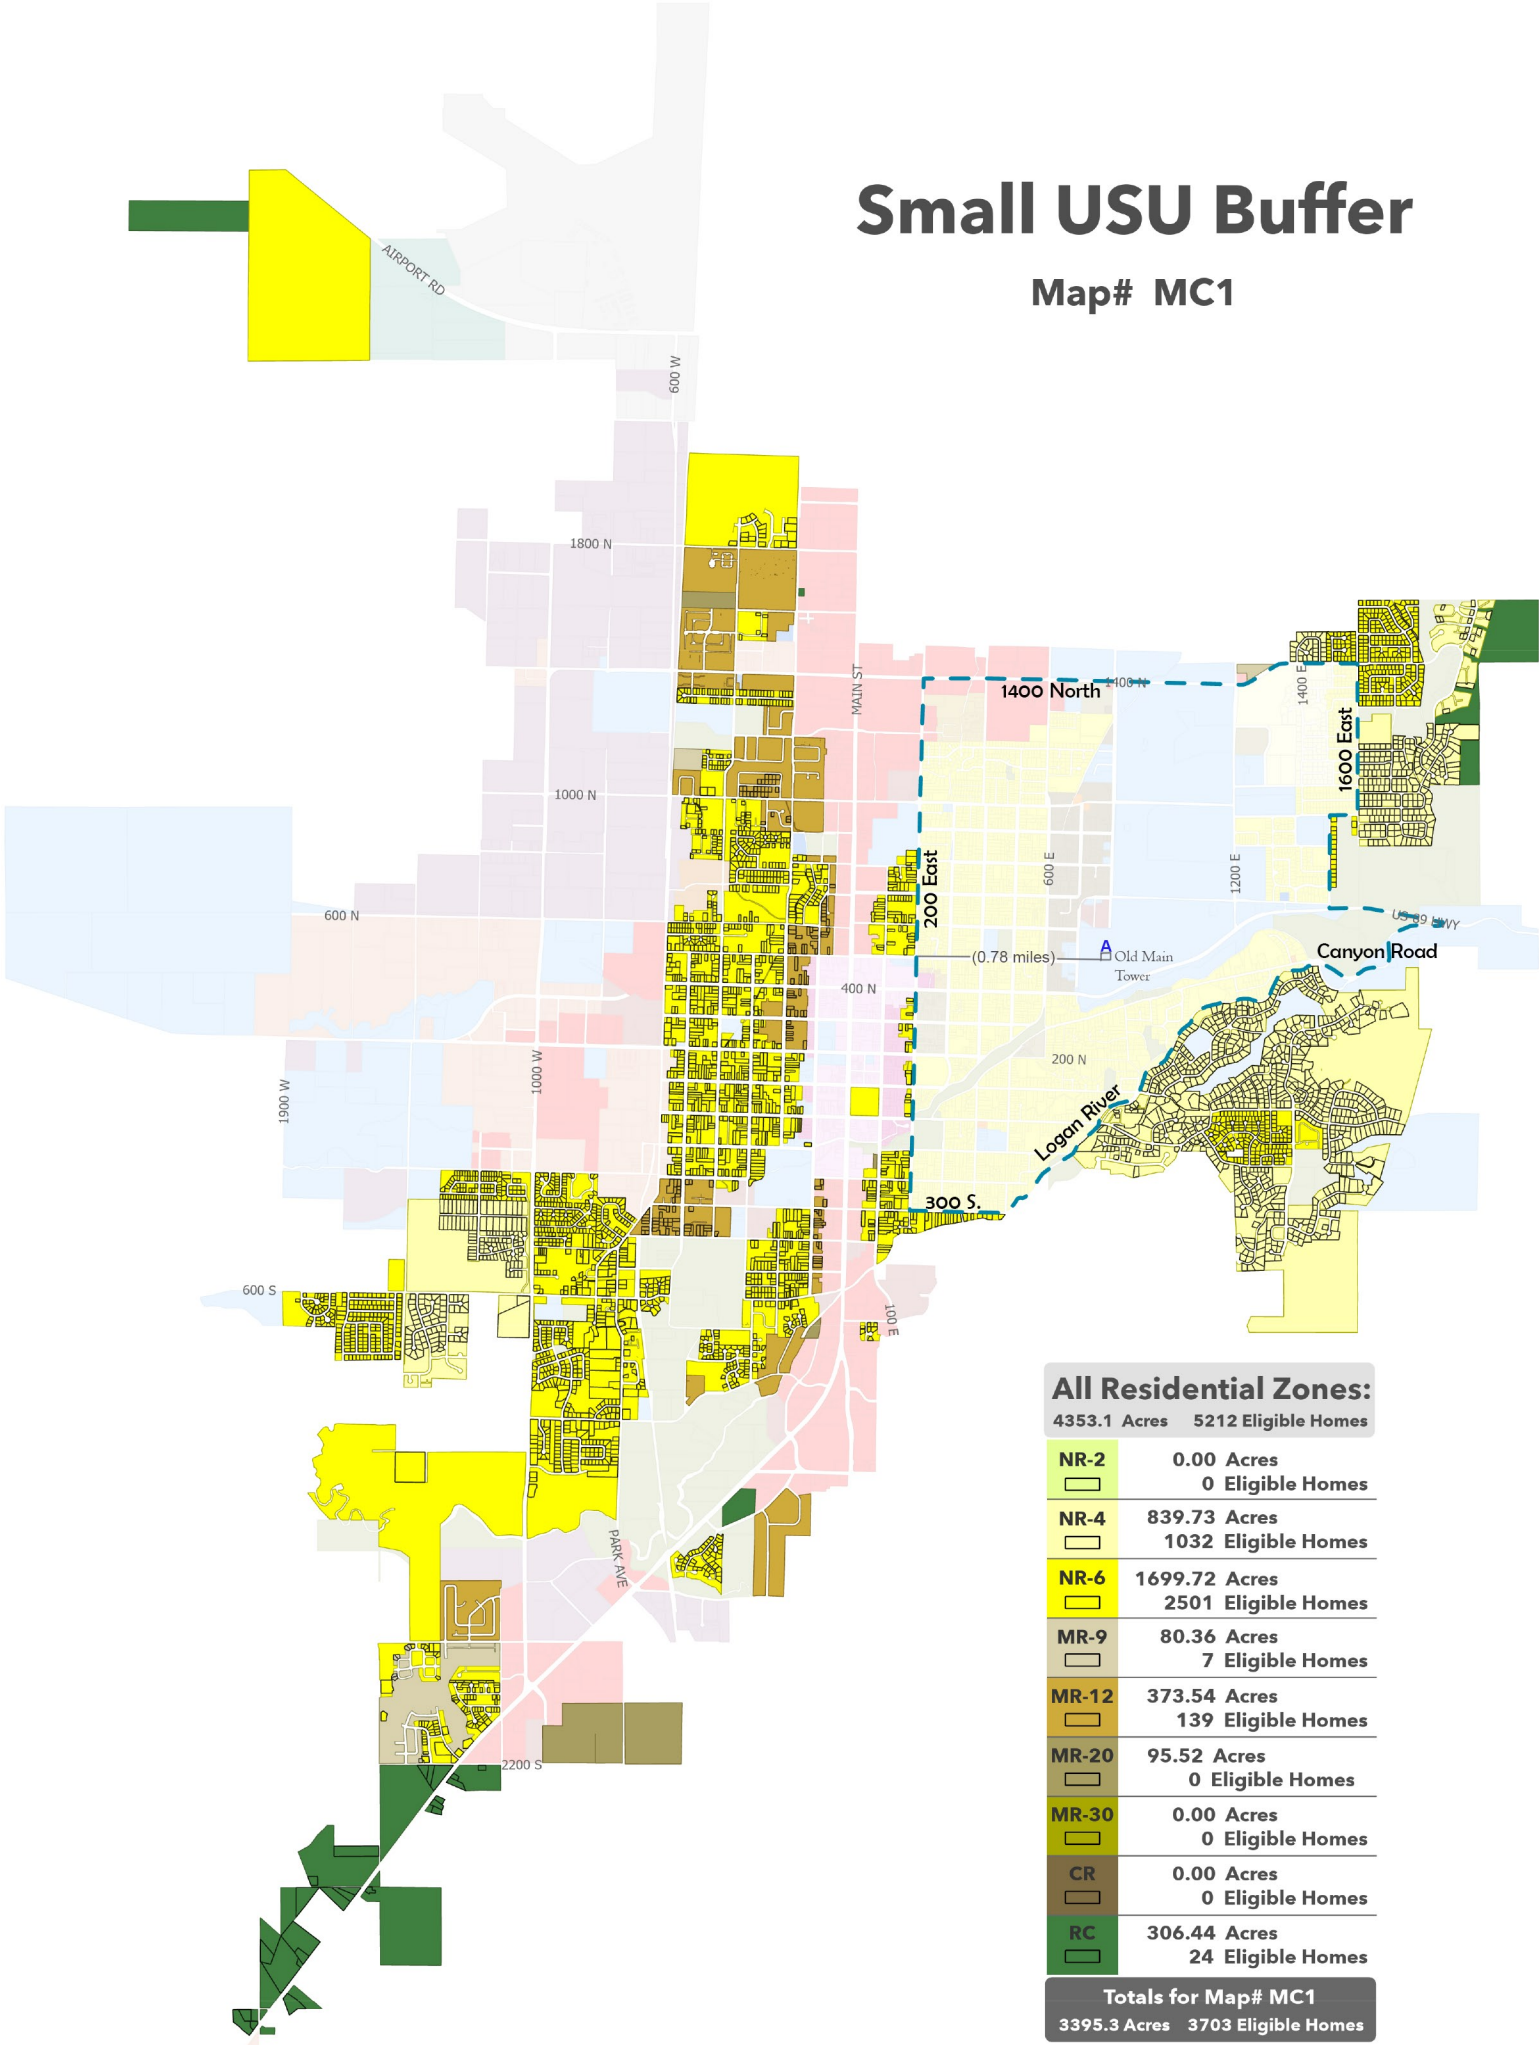

Small USU Buffer

Map# MC1

All Residential Zones:
 4353.1 Acres 5212 Eligible Homes

NR-2	0.00 Acres	0 Eligible Homes
NR-4	839.73 Acres	1032 Eligible Homes
NR-6	1699.72 Acres	2501 Eligible Homes
MR-9	80.36 Acres	7 Eligible Homes
MR-12	373.54 Acres	139 Eligible Homes
MR-20	95.52 Acres	0 Eligible Homes
MR-30	0.00 Acres	0 Eligible Homes
CR	0.00 Acres	0 Eligible Homes
RC	306.44 Acres	24 Eligible Homes

Totals for Map# MC1
 3395.3 Acres 3703 Eligible Homes