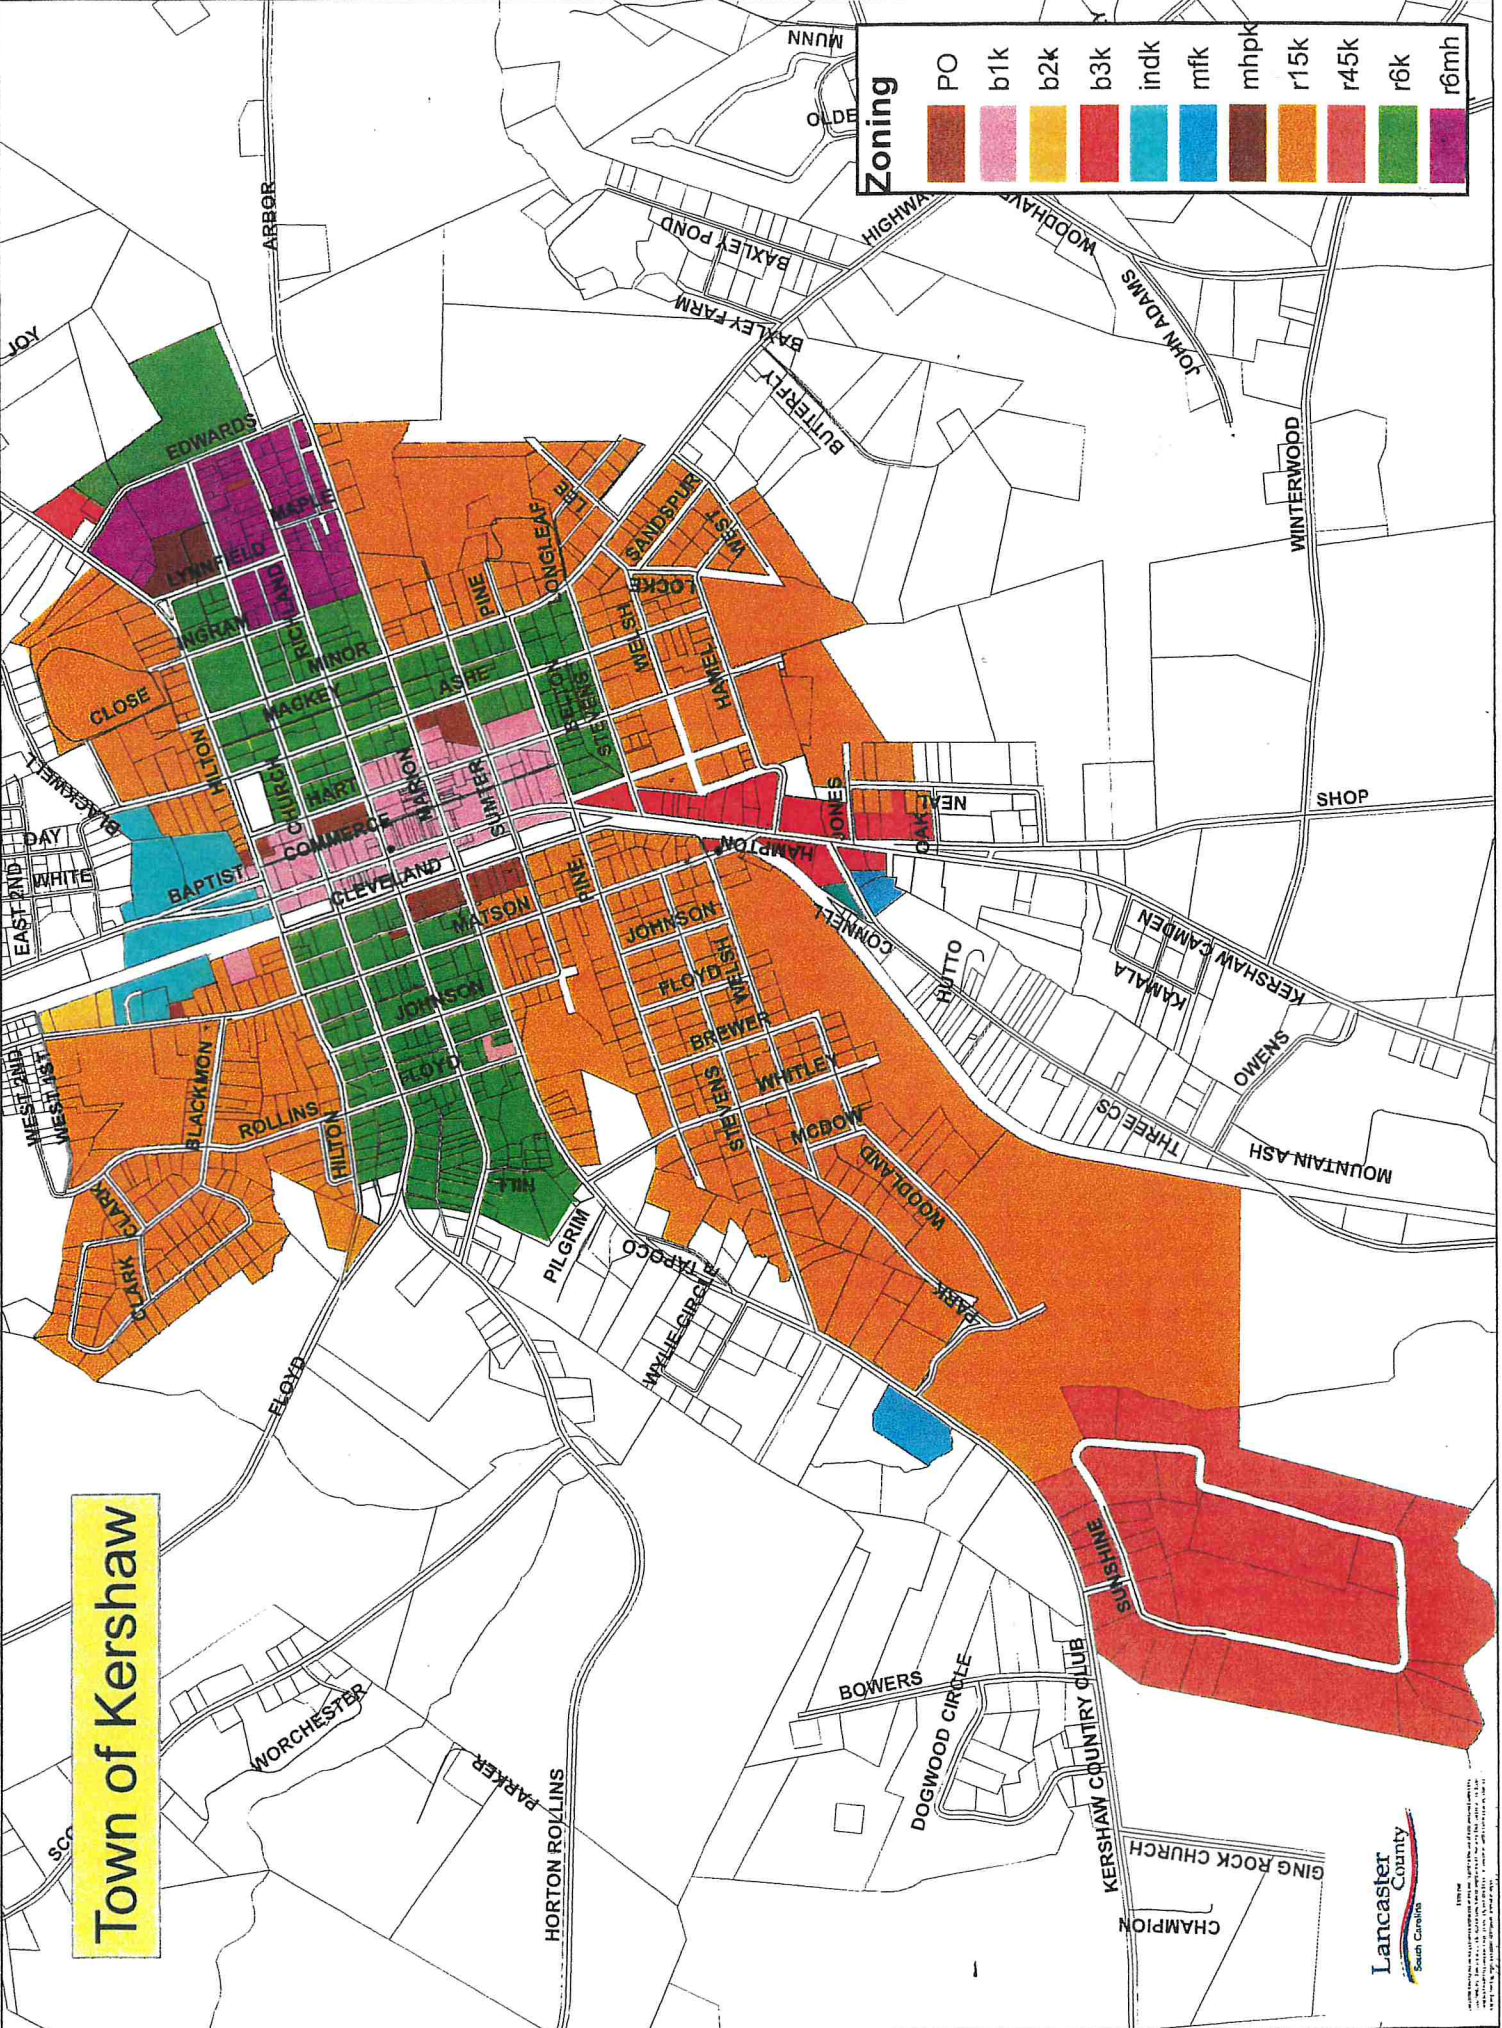

Town of Kershaw

Zoning	Color
PO	Dark Brown
b1k	Pink
b2k	Yellow
b3k	Red
indk	Light Blue
mfk	Blue
mhpk	Dark Brown
r15k	Orange
r45k	Red-Orange
r6k	Green
r6mn	Purple