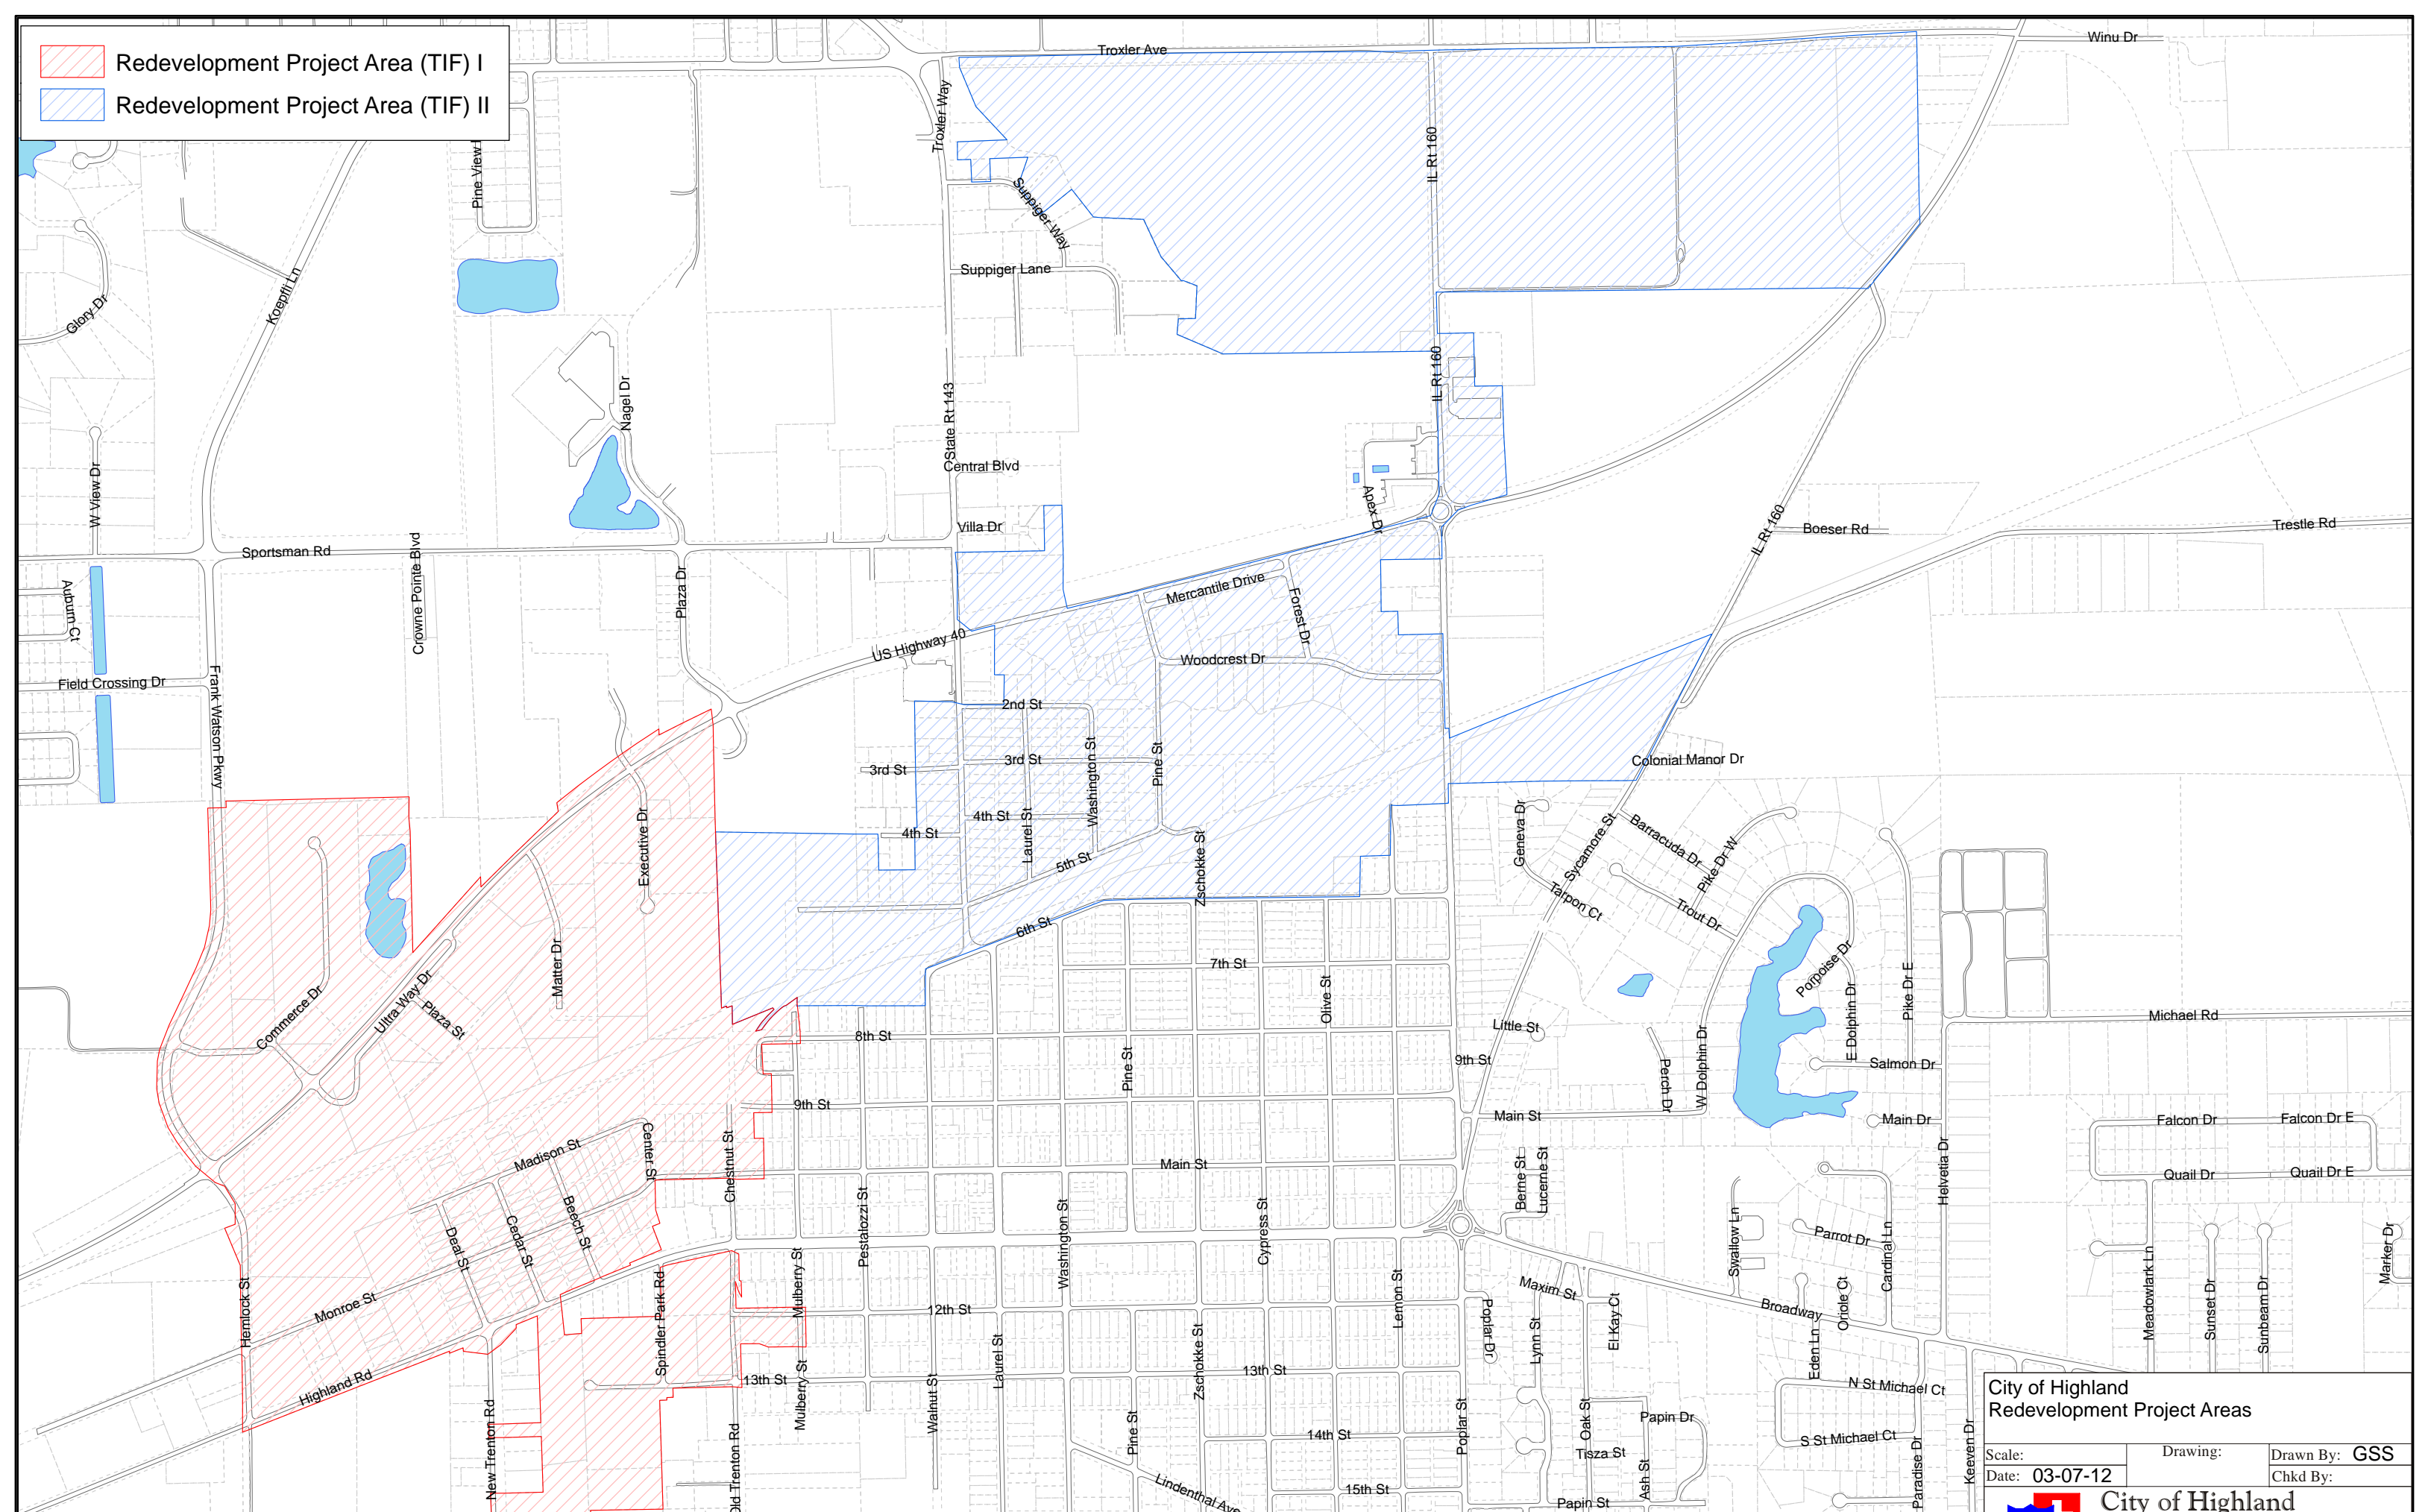

 Redevelopment Project Area (TIF) I
 Redevelopment Project Area (TIF) II

City of Highland
Redevelopment Project Areas

Scale:	Drawing:	Drawn By: GSS
Date: 03-07-12		Chkd By: