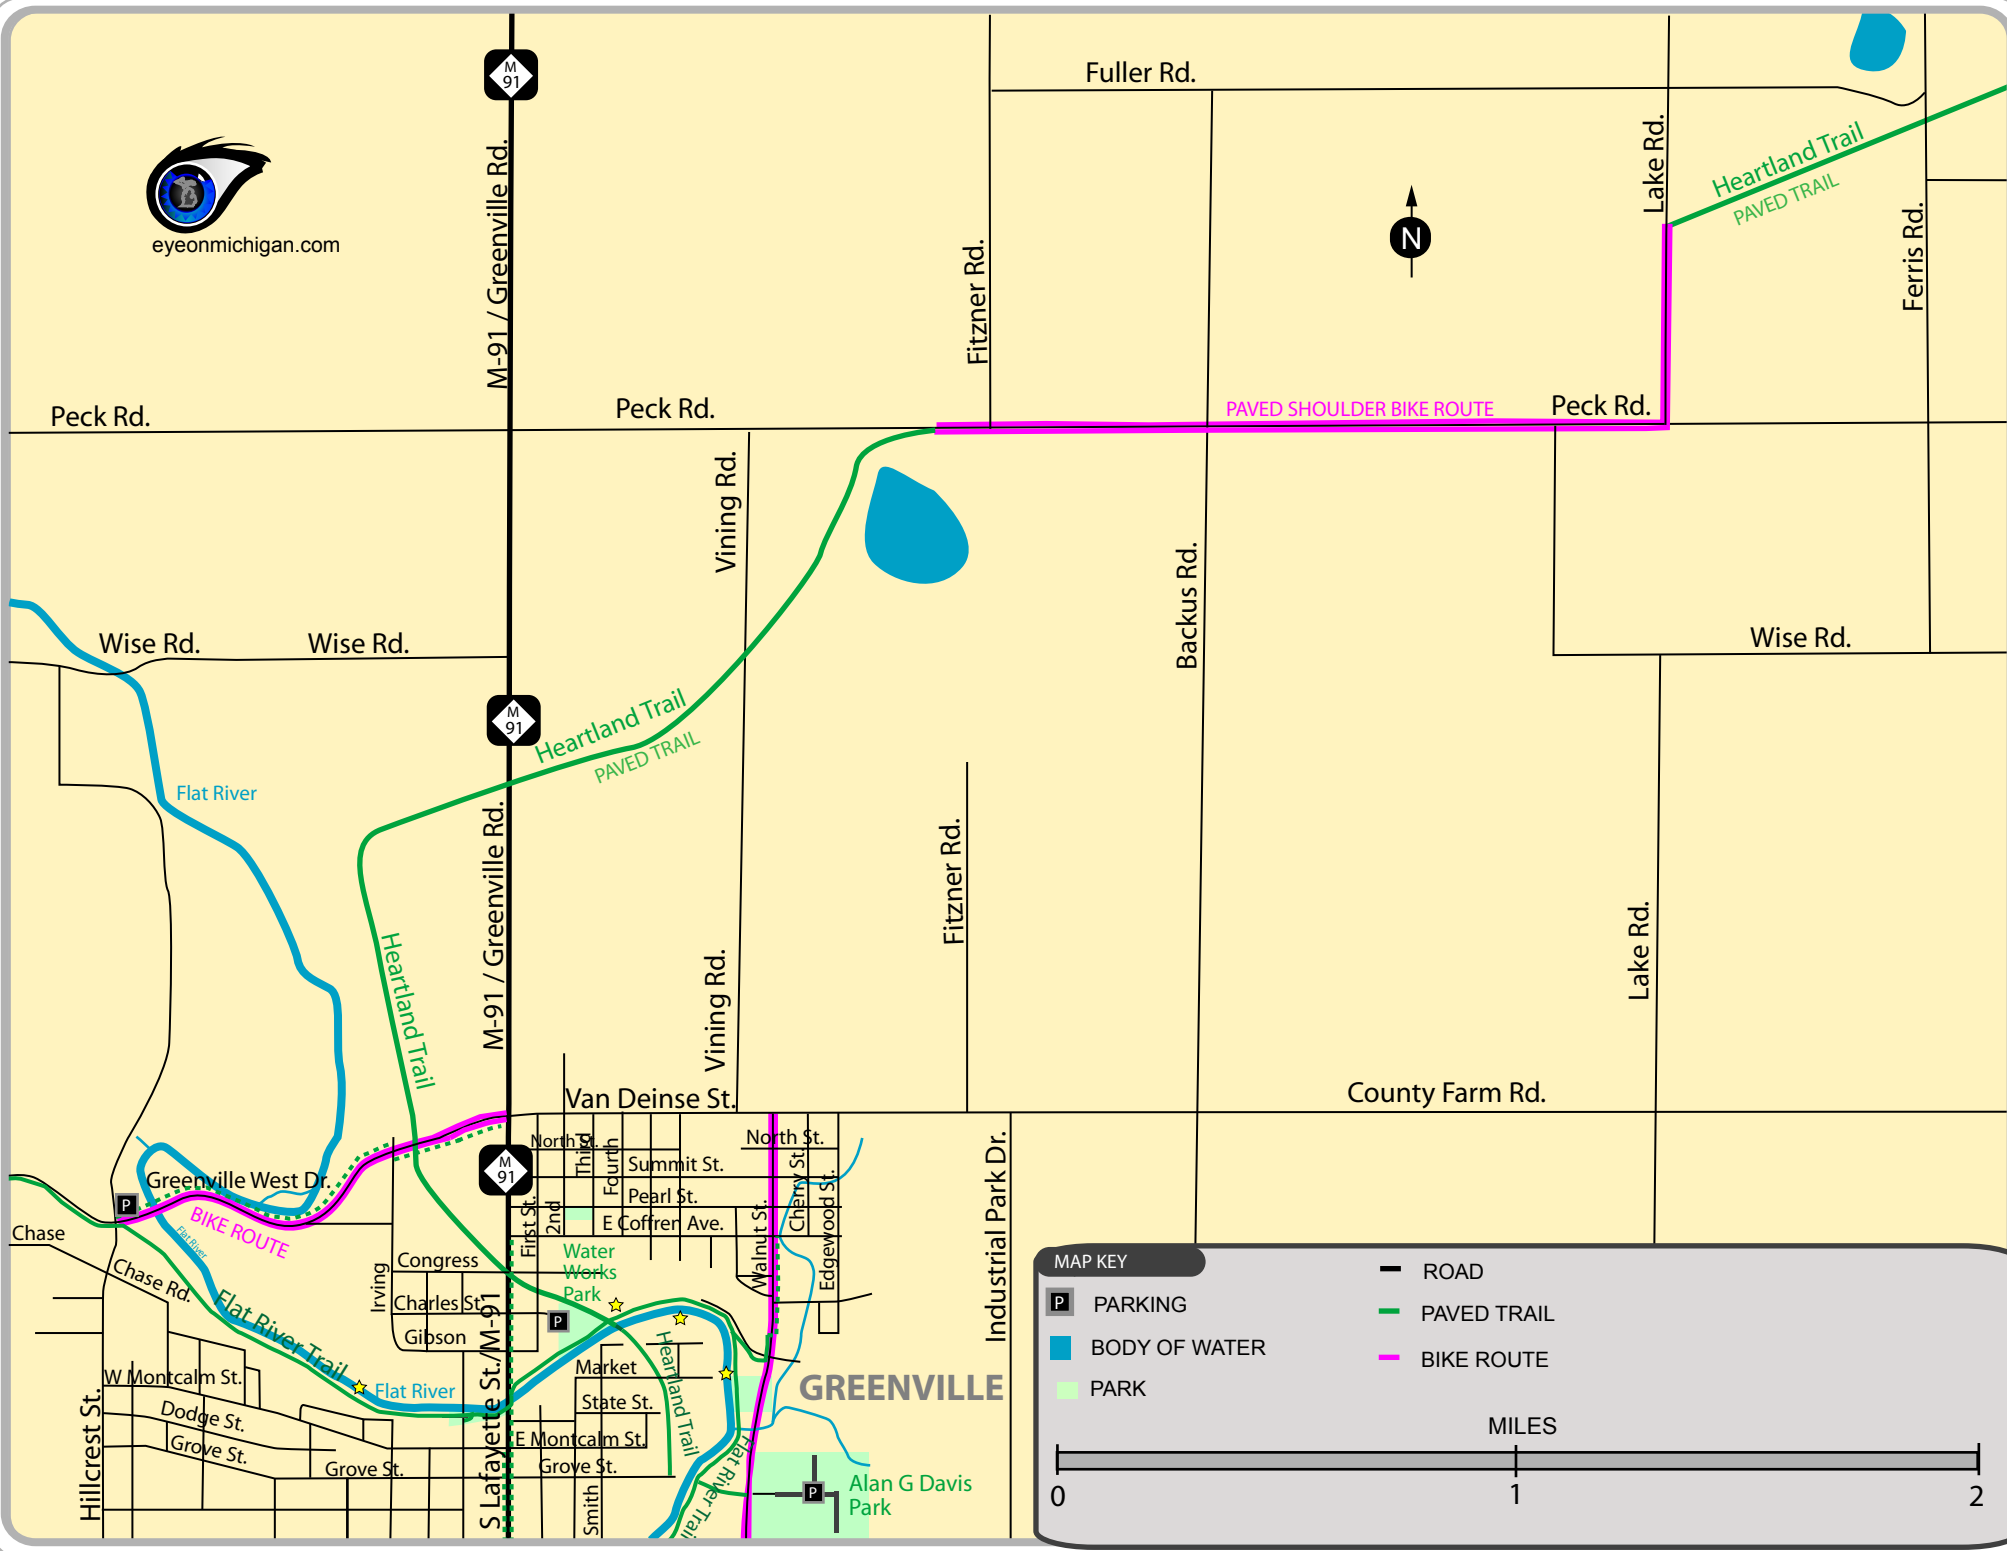

eyeonmichigan.com

**MAP KEY**

- ROAD
- PAVED TRAIL
- BODY OF WATER
- BIKE ROUTE
- PARK
- PARKING

MILES

# GREENVILLE

M-91 / Greenville Rd.

M-91 / Greenville Rd.

S Lafayette St./M-91

Fuller Rd.

Fitzner Rd.

Fuller Rd.

Fitzner Rd.

Vining Rd.

Wise Rd.

County Farm Rd.

Van Deirse St.

Industrial Park Dr.

North St.  
Third St.  
Fourth St.  
Summit St.  
Pearl St.  
E Coffrer Ave.  
Walnut St.  
Cherry St.  
Edgewood St.

Irving  
Congress  
Charles St.  
Gibson  
Market  
State St.  
E Montcalm St.  
Grove St.  
Smith

Heartland Trail

Flat River Trail

Alan G Davis Park

Water Works Park

Chase

Chase Rd.

Hillcrest St.

W Montcalm St.  
Dodge St.  
Grove St.