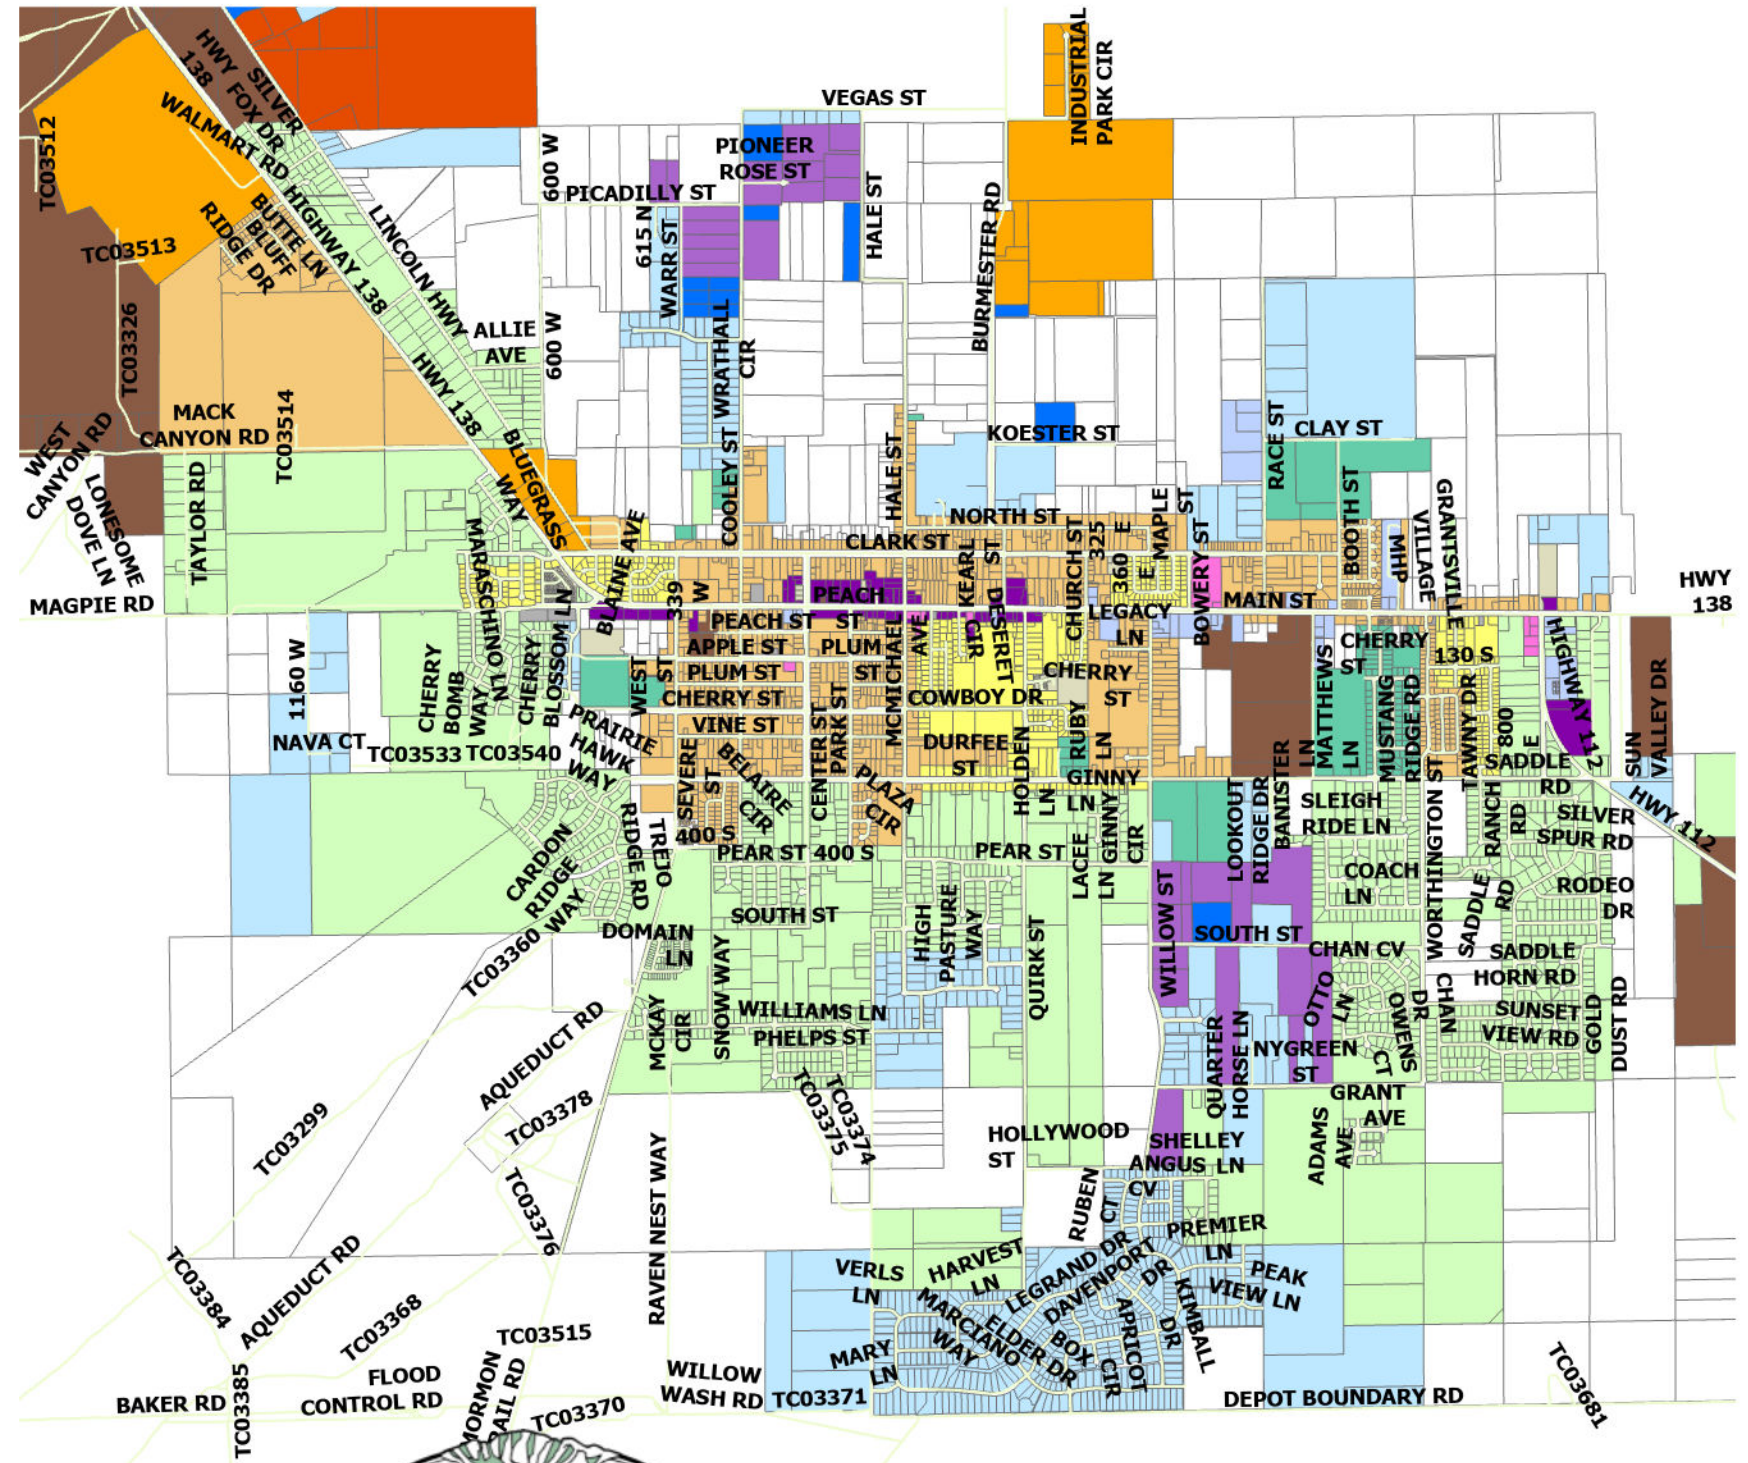

LEGEND

ZONING DISTRICTS

	A-10		CN
	RR-5		CS
	RR-2.5		CG
	RR-1		CD
	R-1-21		MD
	R-1-12		MG
	R-1-8		MG-EX
	RM-7		PUD
	RM-15		MU

ZONING MAP CENTRAL AREA

Adopted May 17, 2023
Amended February 21, 2024