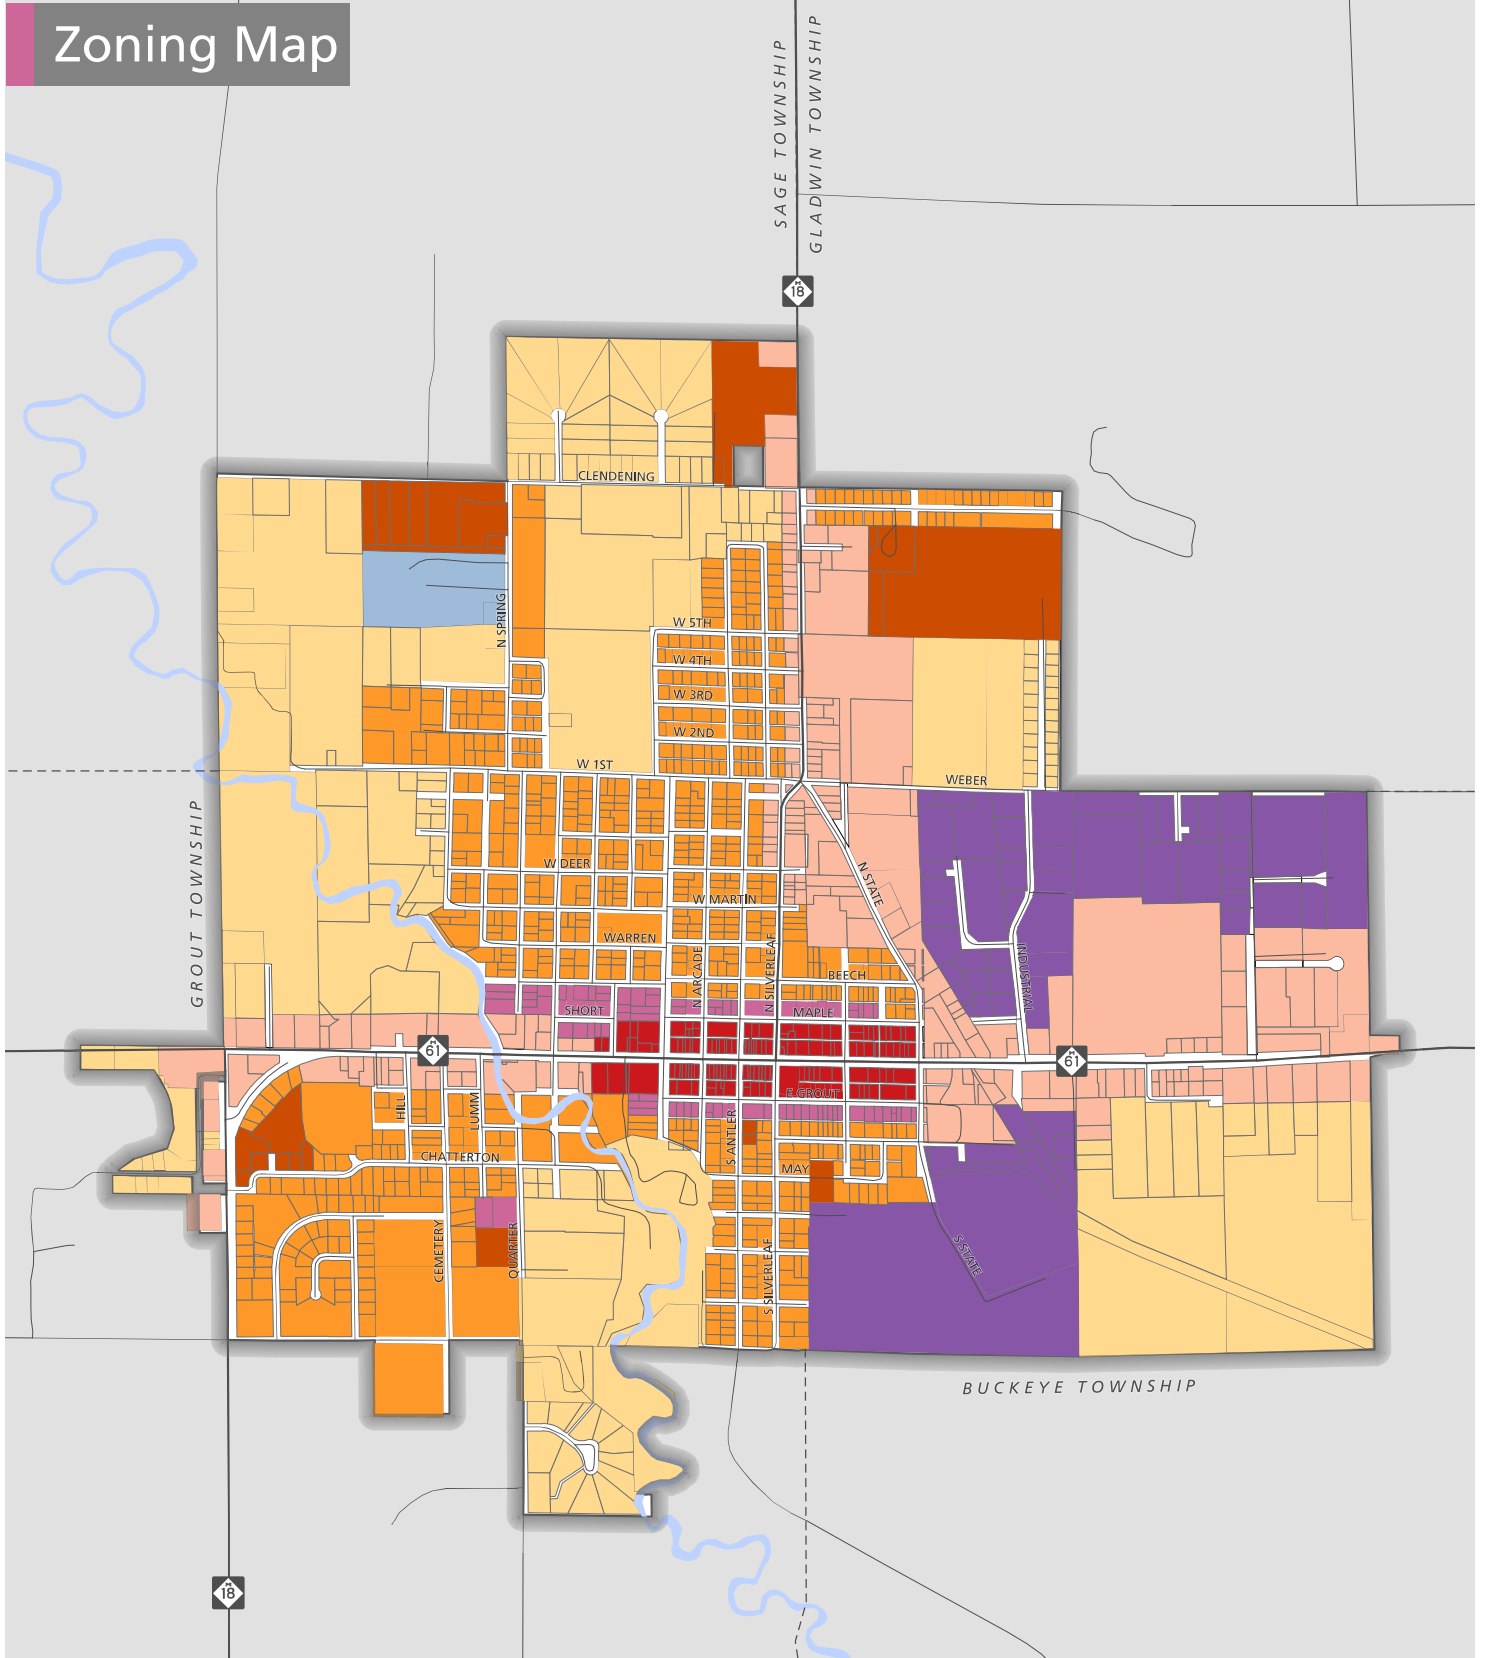

Zoning Map

City of Gladwin
Parcel Boundaries

Data Sources: Michigan Open Data Portal, Gladwin County GIS

0 500 1,000 Feet

C-1 Central Business District

C-2 Service Commercial

MT Manufacturing Technology

MHD Manufactured Housing

R-1A One Family Residential

R-1B One Family Residential

R-M Multi Family Residential

R-O Two Family Residential & Offices