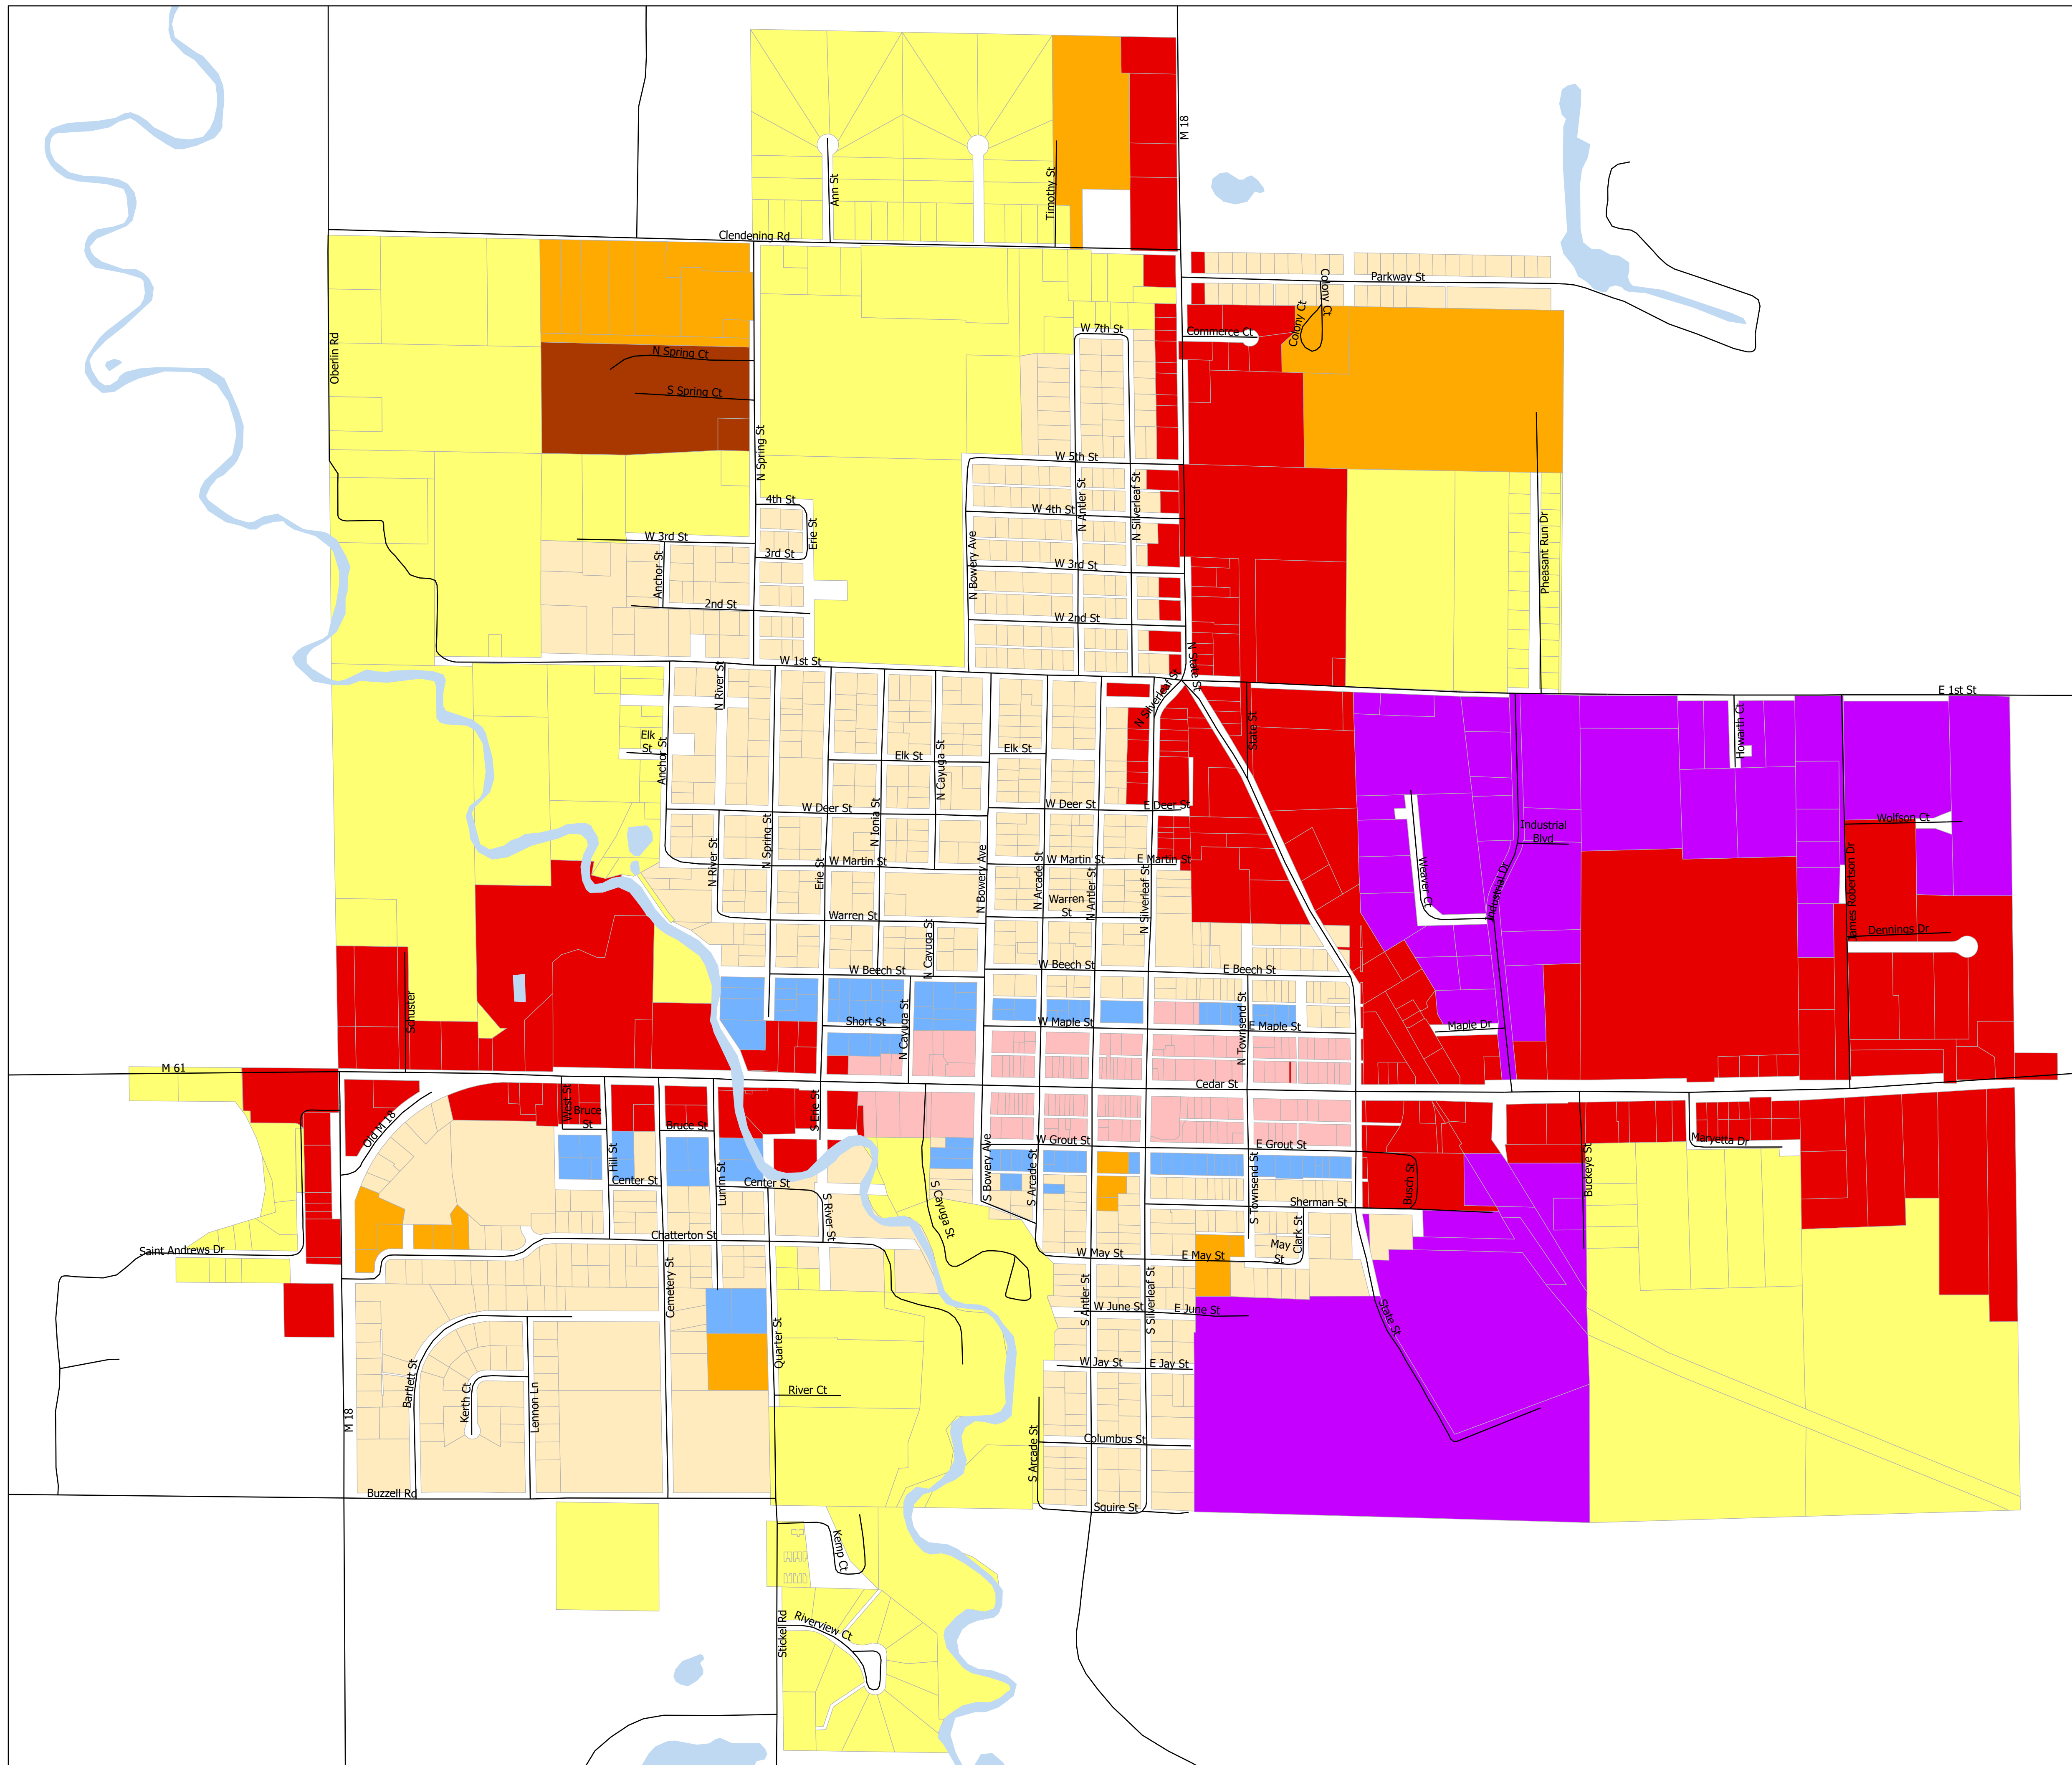

City of Gladwin Zoning Map Adopted 2023

Legend

- Water Bodies
- Roads
- Zoning Districts**
- R1A-One Family Residential
- R1B-One Family Residential
- RM-Residential Multi-Family
- RO-Residential Office
- MHD-Manufactured Housing District
- C1-Central Business District
- C2-Service Commercial
- MT-Manufacturing/Technology

Date Exported: 11/22/2023