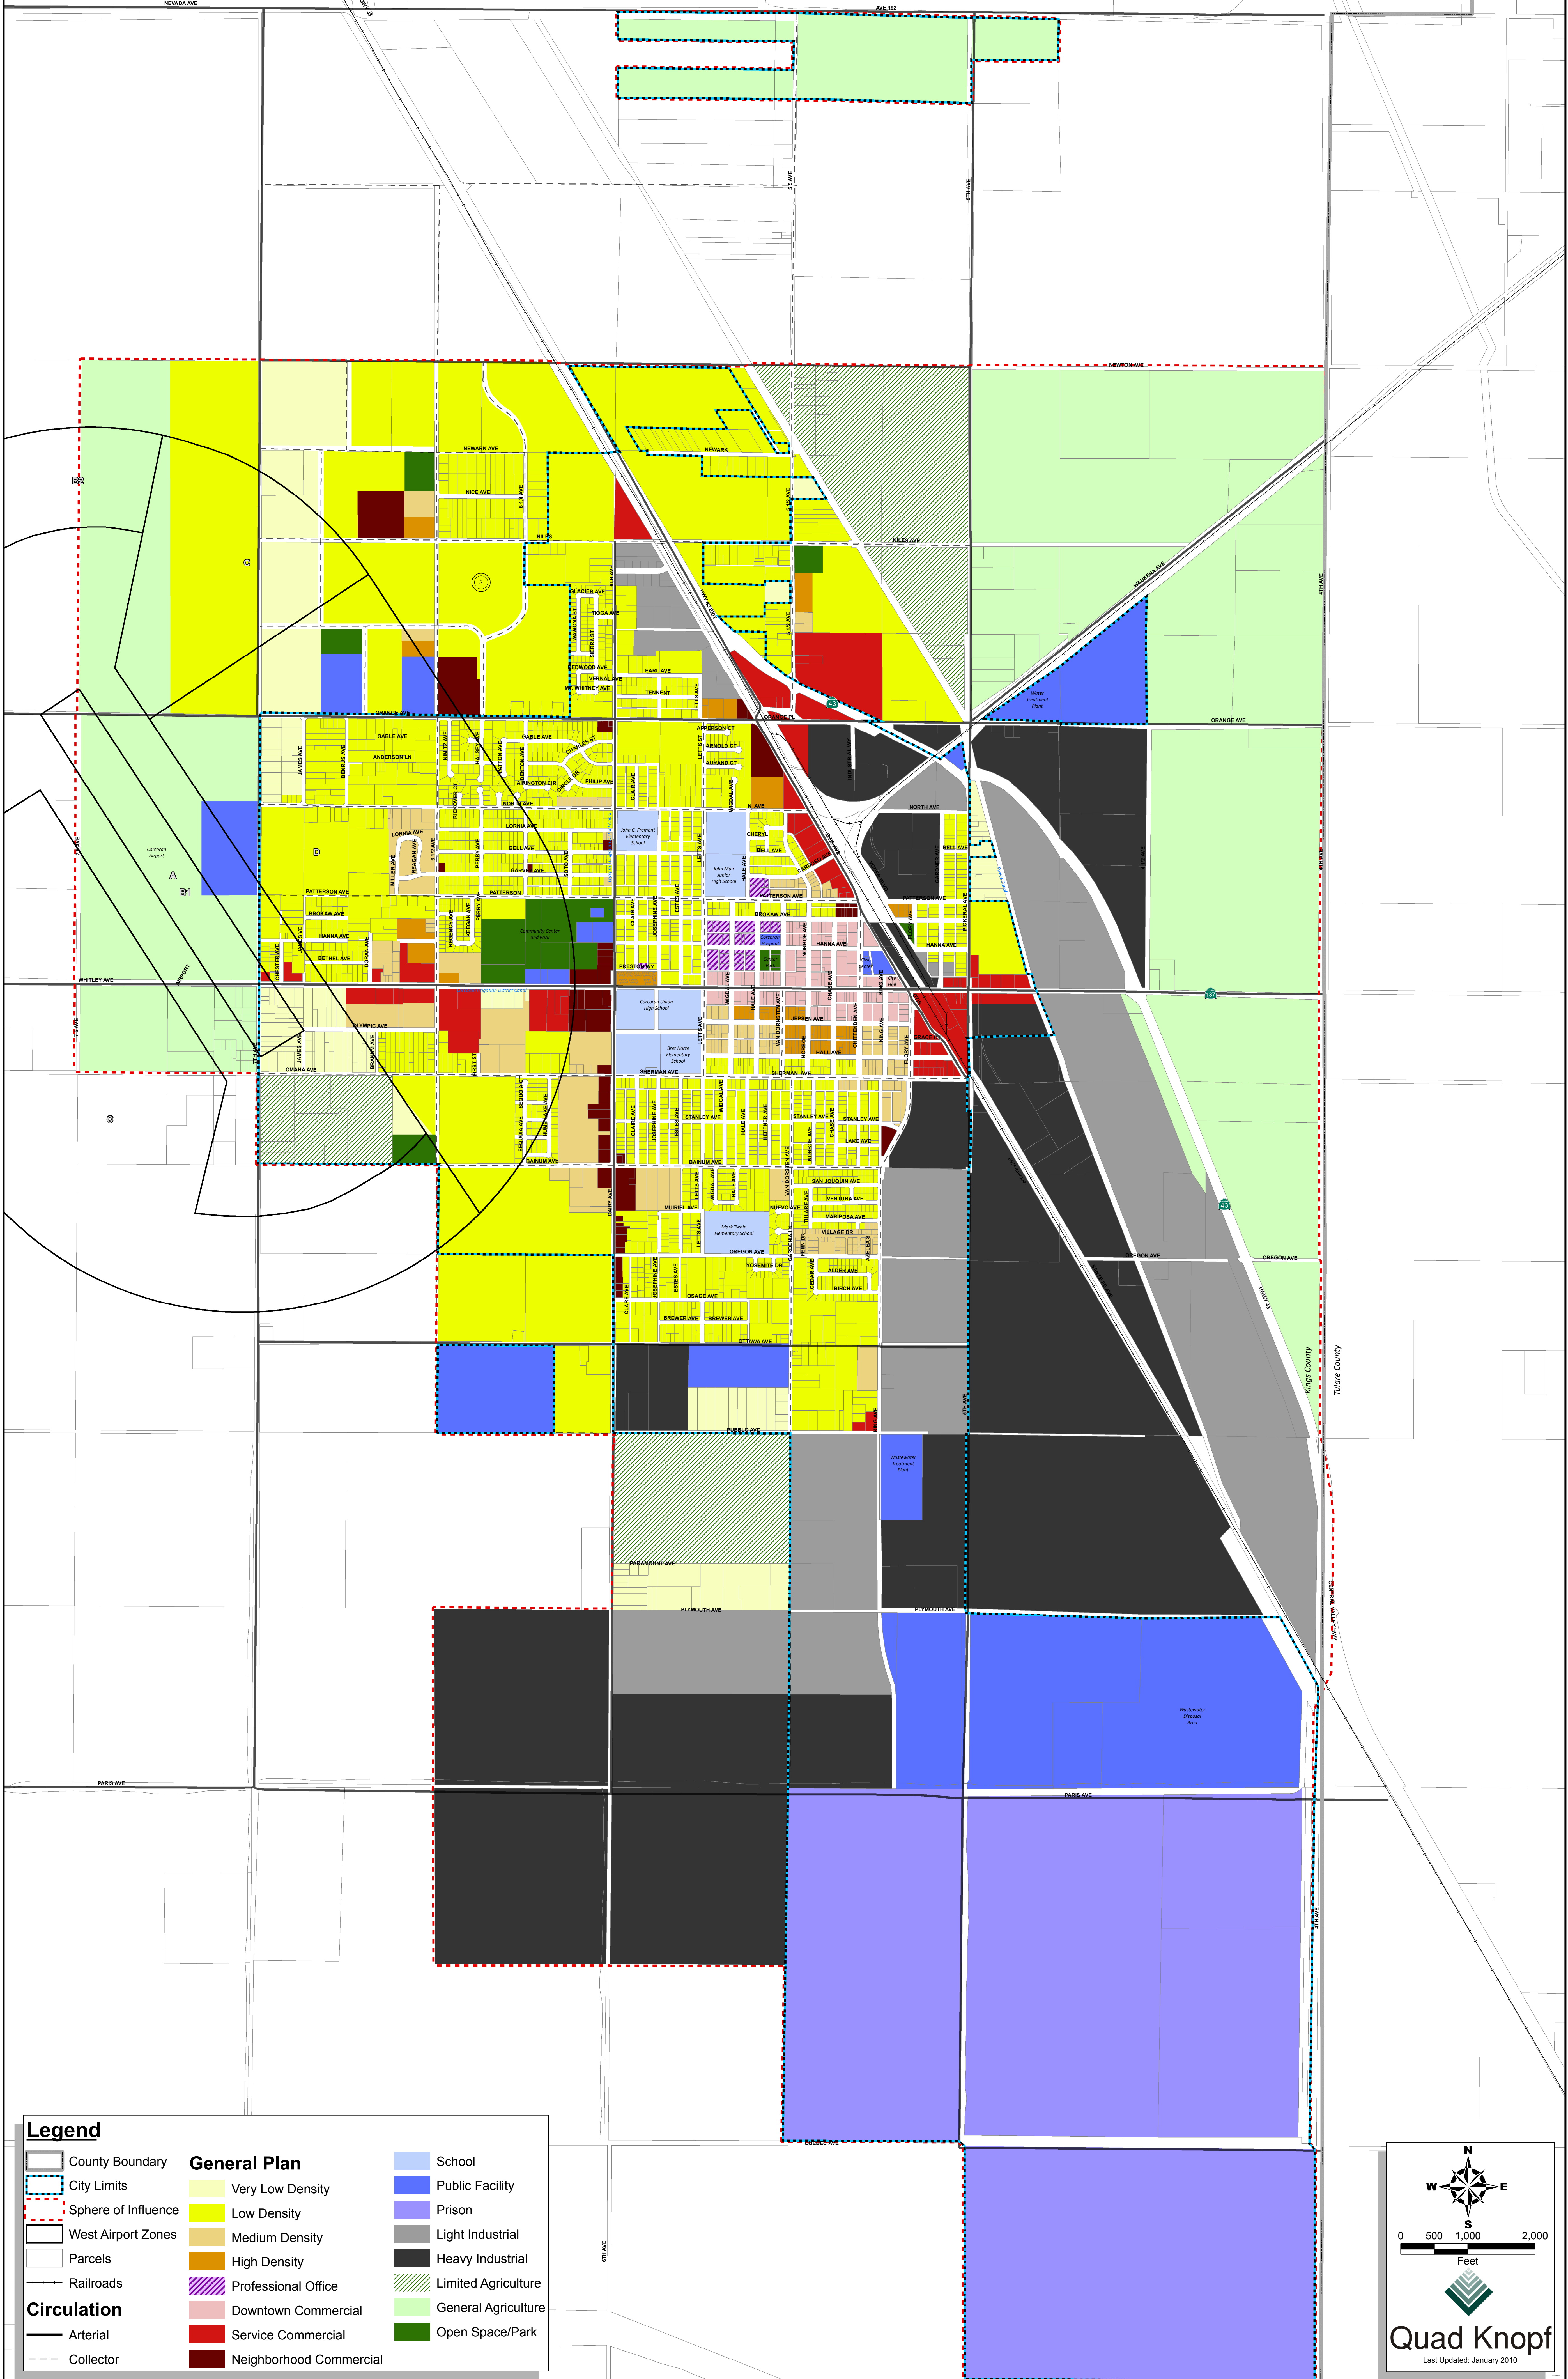

# General Plan Map

### Legend

	County Boundary		Very Low Density		School
	City Limits		Low Density		Public Facility
	Sphere of Influence		Medium Density		Prison
	West Airport Zones		High Density		Light Industrial
	Parcels		Professional Office		Heavy Industrial
	Railroads		Downtown Commercial		Limited Agriculture
	Arterial		Service Commercial		General Agriculture
	Collector		Neighborhood Commercial		Open Space/Park

0 500 1,000 2,000 Feet

Quad Knopf  
Last Updated: January 2010