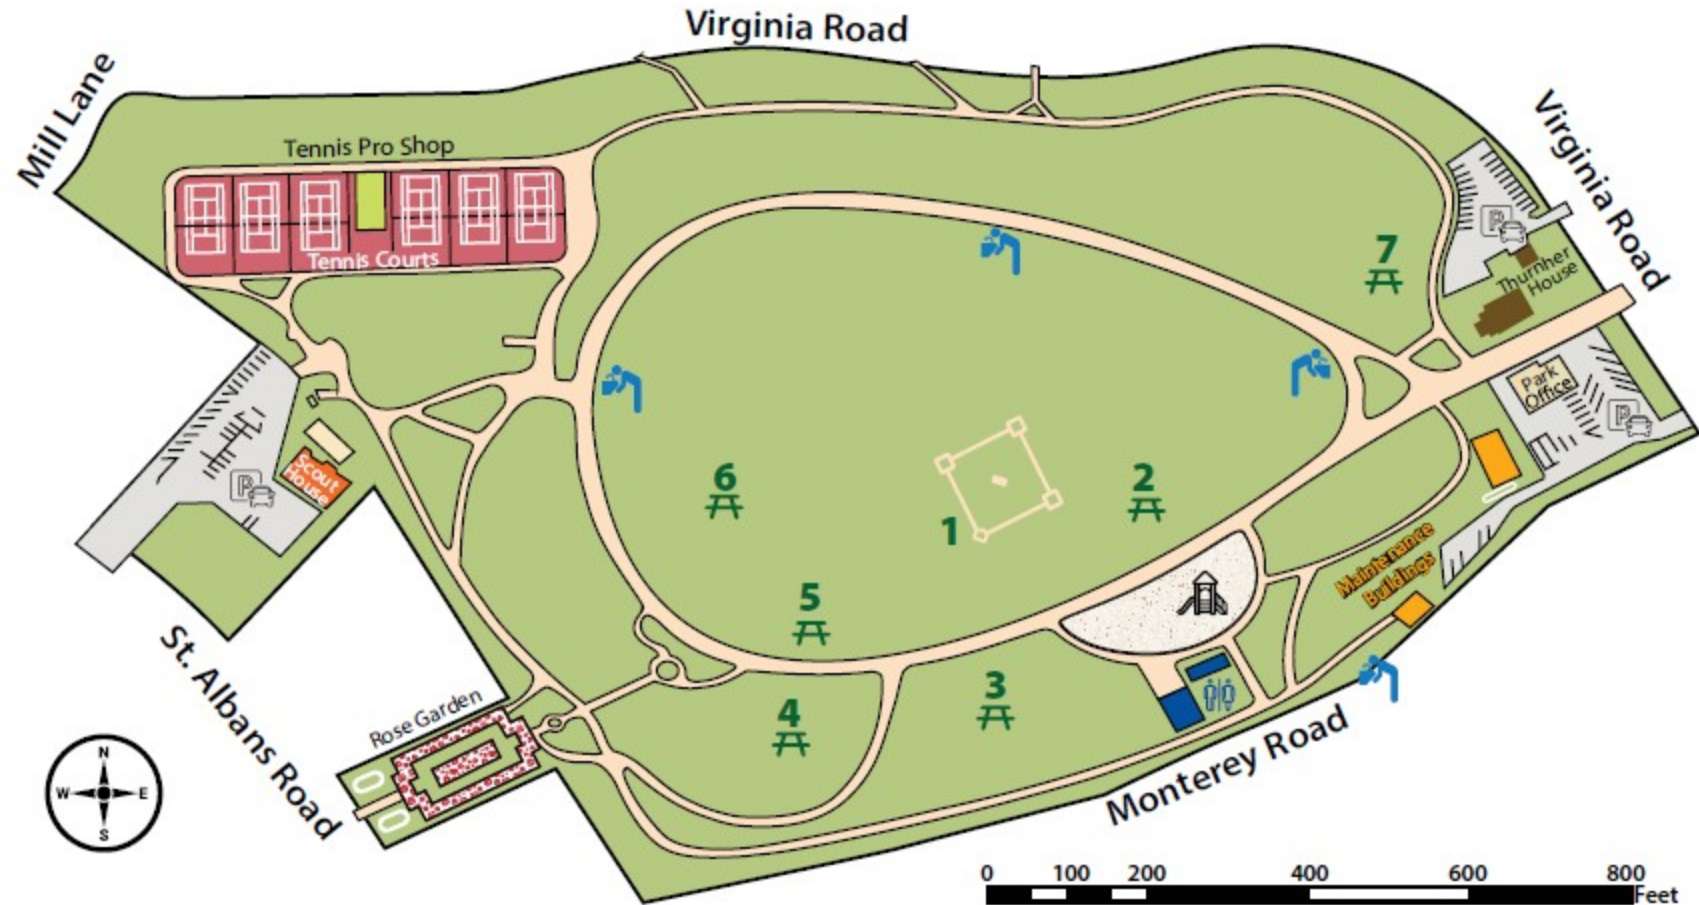

Lacy Park Reservation Map

Picnic Areas

1 Ball Field	N/A	N/A
2 Across from Playground	42 - 56	3 - Aluminum (29" x 90")
3 All Sweet Lawn	42 - 56	8 - Aluminum (29" x 90")
4 Temple Lawn	36 - 48	5 - Aluminum (29" x 90")

Picnic Areas

5 Southwest Center Lawn	18 - 24	3 - Aluminum (29" x 90")
6 Picnic Table Area	132 - 176	20 - Concrete (41.5" x 84")
7 Thurner Lawn	30 - 40	9 - Aluminum (29" x 90")