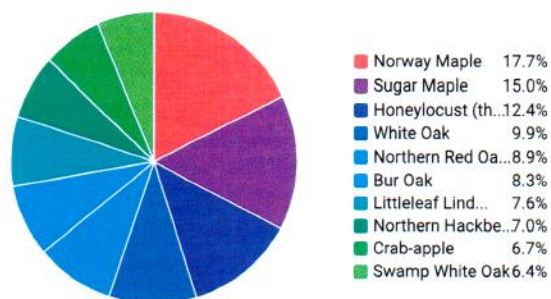

Most Common Species - Top 10

Most Common Species - Top 10

COMMON NAME	COUNT	PERCENTAGE
Norway Maple	2,135	17.7%
Sugar Maple	1,816	15.0%
Honeylocust (thornless)	1,502	12.4%
White Oak	1,196	9.9%
Northern Red Oak	1,080	8.9%
Bur Oak	997	8.3%
Littleleaf Linden	924	7.6%
Northern Hackberry	843	7.0%
Crab-apple	813	6.7%
Swamp White Oak	775	6.4%

Most Common Genus - Top 10

Most Common Genus - Top 10

GENUS	COUNT	PERCENTAGE
Acer	6,134	30.4%
Quercus	4,469	22.1%
Ulmus	1,780	8.8%
Tilia	1,682	8.3%
Gleditsia	1,590	7.9%
Fraxinus	1,288	6.4%
Picea	951	4.7%
Malus	855	4.2%
Celtis	843	4.2%
Robinia	593	2.9%

Most Common Species by Landuse - Top 10