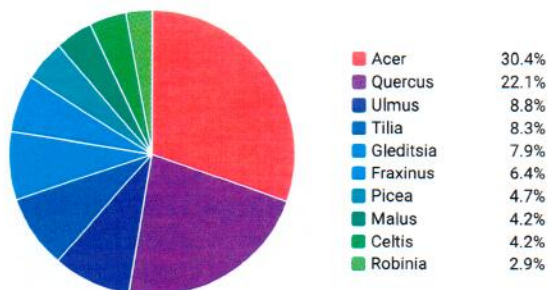

Most Common Species - Top 10

Most Common Species - Top 10

COMMON NAME	COUNT	PERCENTAGE
Norway Maple	2,135	17.7%
Sugar Maple	1,816	15.0%
Honeylocust (thornless)	1,502	12.4%
White Oak	1,196	9.9%
Northern Red Oak	1,080	8.9%
Bur Oak	997	8.3%
Littleleaf Linden	924	7.6%
Northern Hackberry	843	7.0%
Crab-apple	813	6.7%
Swamp White Oak	775	6.4%

Most Common Genus - Top 10

Most Common Genus - Top 10

GENUS	COUNT	PERCENTAGE
Acer	6,134	30.4%
Quercus	4,469	22.1%
Ulmus	1,780	8.8%
Tilia	1,682	8.3%
Gleditsia	1,590	7.9%
Fraxinus	1,288	6.4%
Picea	951	4.7%
Malus	855	4.2%
Celtis	843	4.2%
Robinia	593	2.9%

Most Common Species by Landuse - Top 10