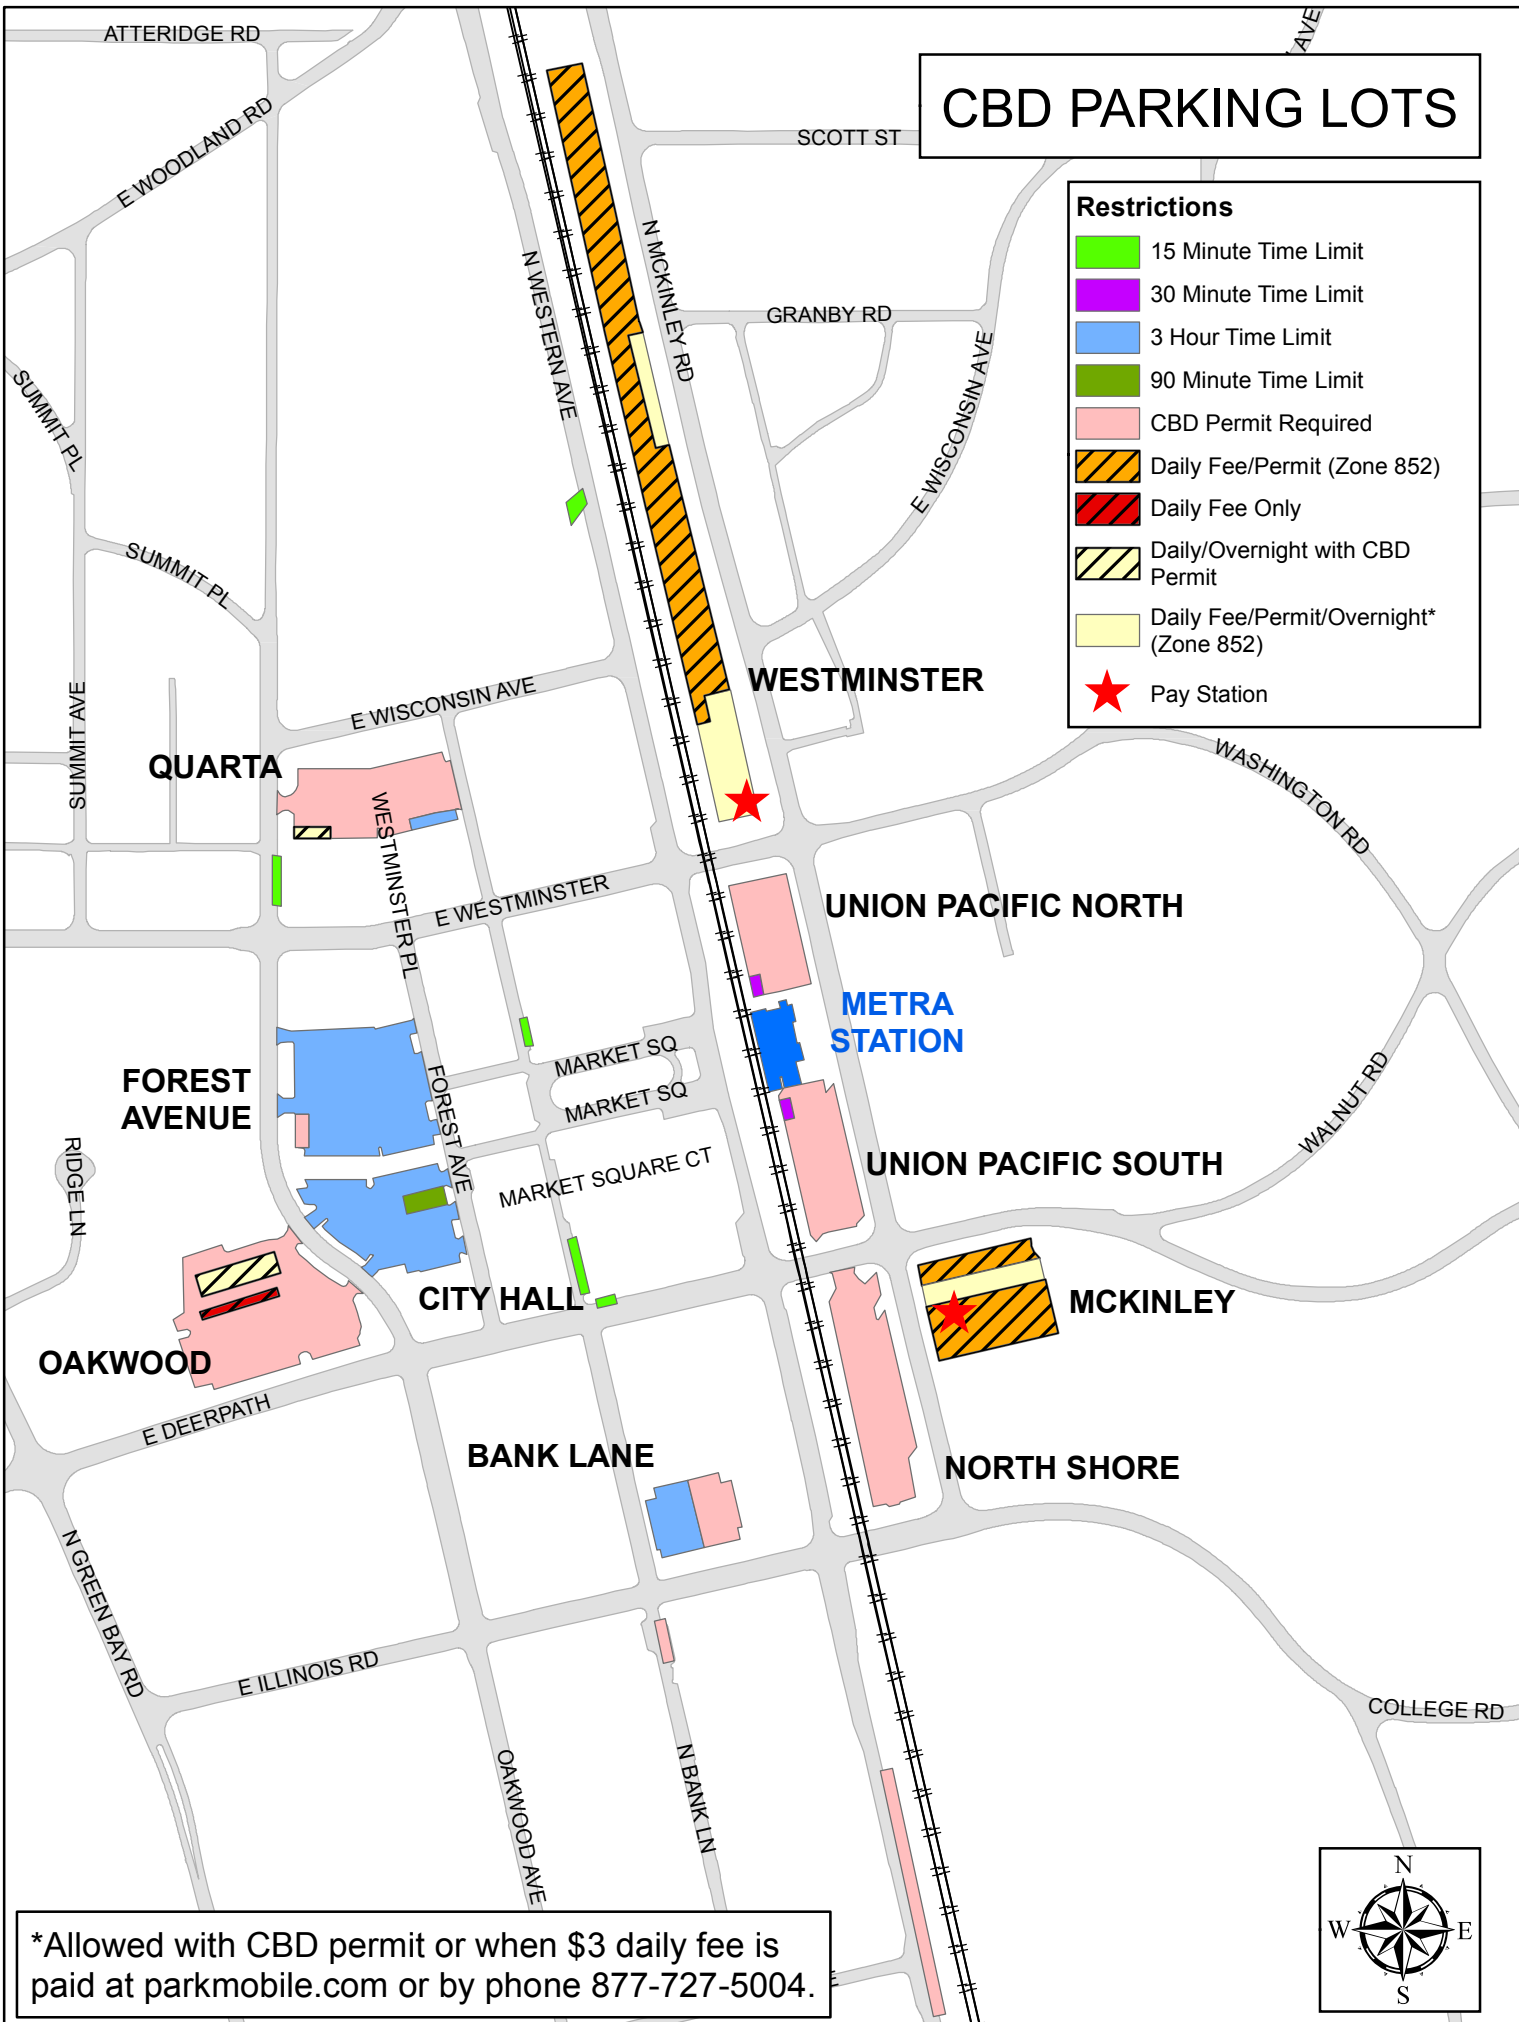

CBD PARKING LOTS

Restrictions

-  15 Minute Time Limit
-  30 Minute Time Limit
-  3 Hour Time Limit
-  90 Minute Time Limit
-  CBD Permit Required
-  Daily Fee/Permit (Zone 852)
-  Daily Fee Only
-  Daily/Overnight with CBD Permit
-  Daily Fee/Permit/Overnight* (Zone 852)
-  Pay Station