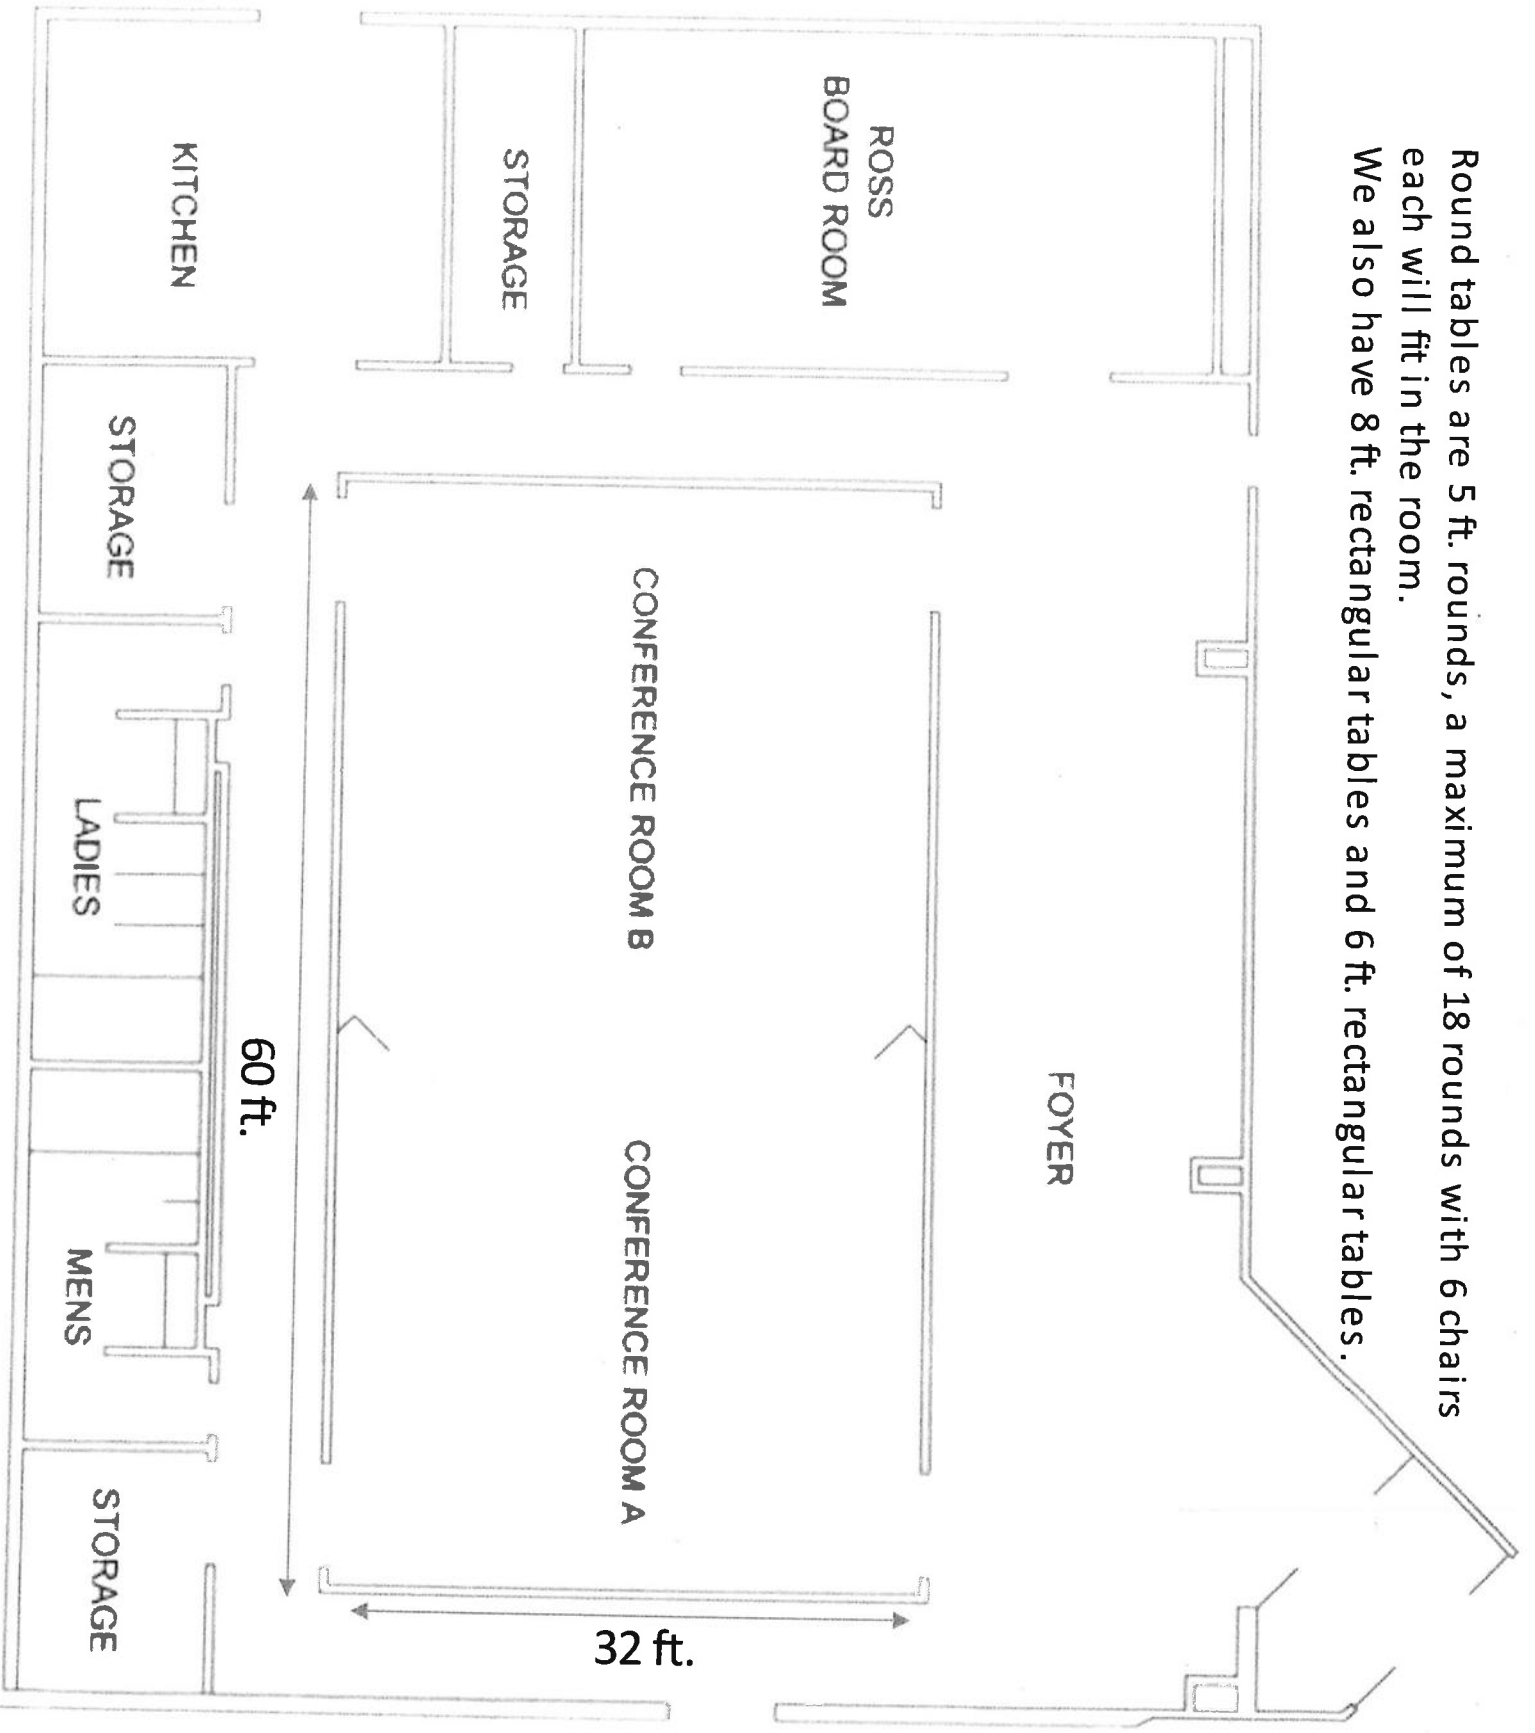

Round tables are 5 ft. rounds, a maximum of 18 rounds with 6 chairs each will fit in the room.
 We also have 8 ft. rectangular tables and 6 ft. rectangular tables.

Drop down screen is here, dimensions: Full 12' tall X 13' 8" wide, the white partis 7'6" tall X 13'6" wide