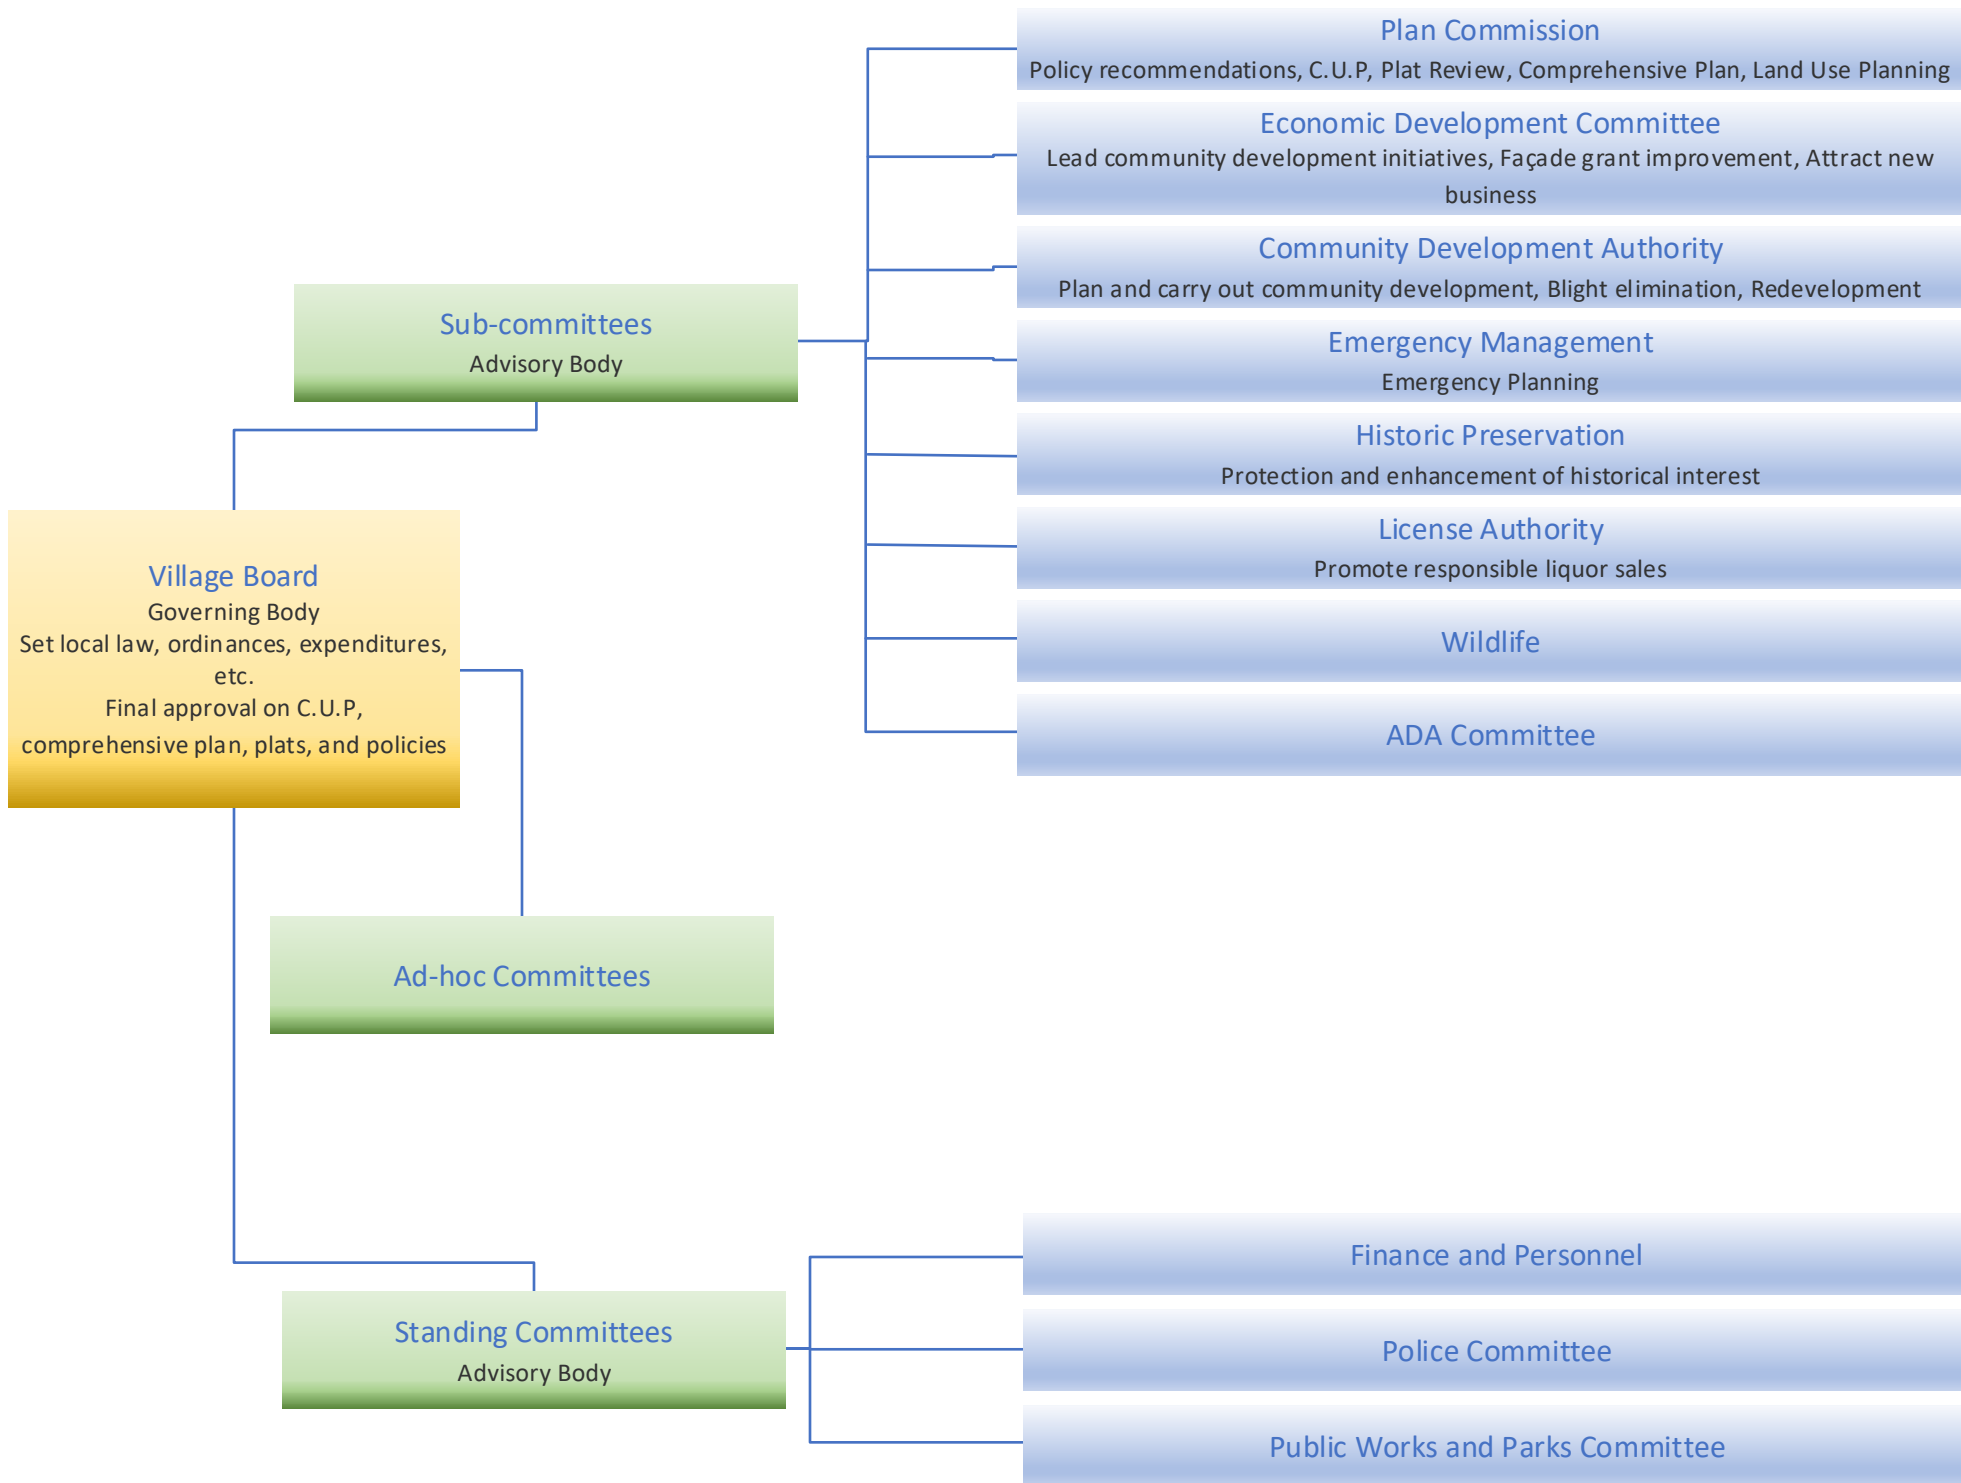

# Village of Belleville Organizational Chart

Quasi-Judicial Bodies

Zoning Board of Appeals  
Variances Administrative Appeals

Board of Review  
Assessments Appeals

Governing Bodies Belleville has an Appointment on

Library Board

Fire and EMS Board

Senior Center

Joint Belleville / Montrose Plan Committee

Green County Development Board

Joint Board of Review