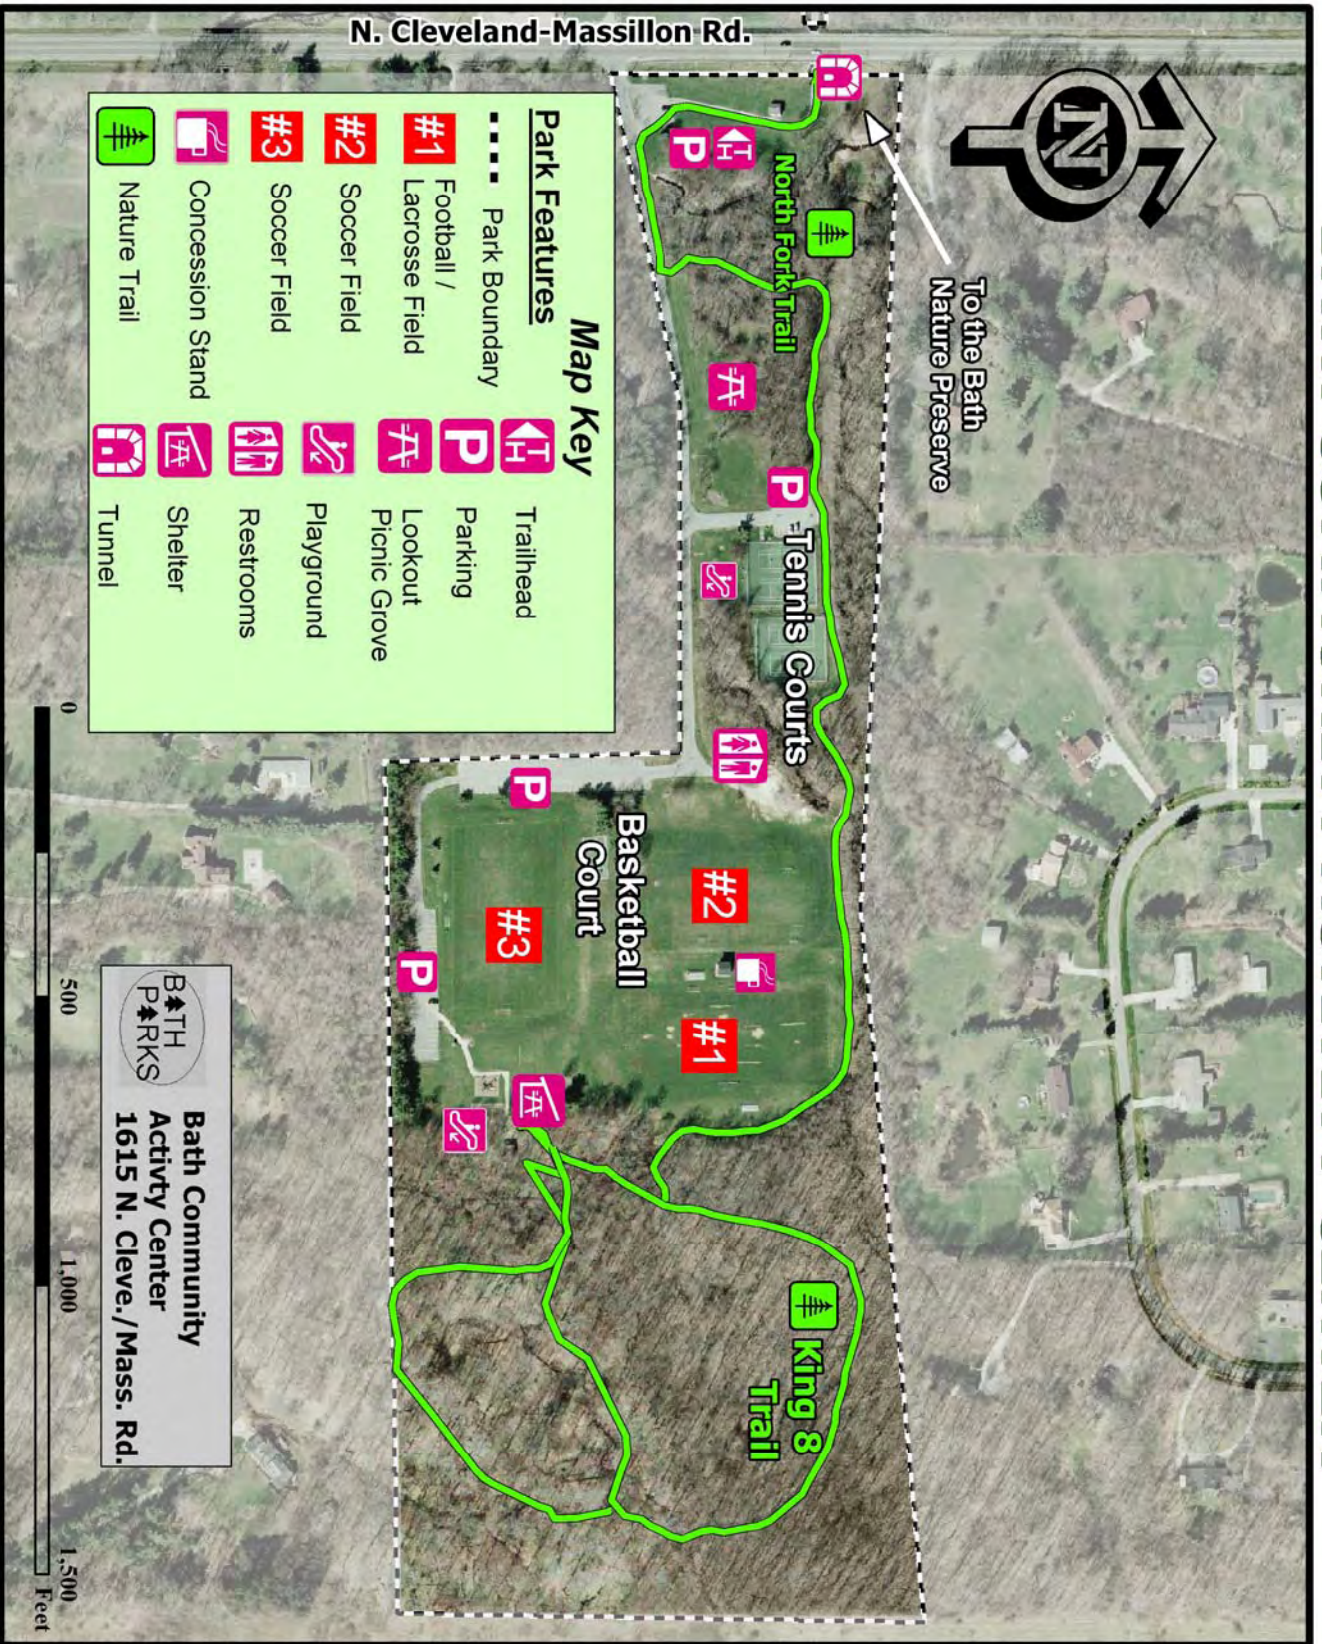

# BATH COMMUNITY ACTIVITY CENTER

This map is for informational use only. No representation is made or warranty given as to its content. The user assumes all risk of use. Bath Township assumes no responsibility for any loss or delay resulting from such use. Data Source: Summit County GIS data. Prepared by the Bath Township Parks Department, February 2008.