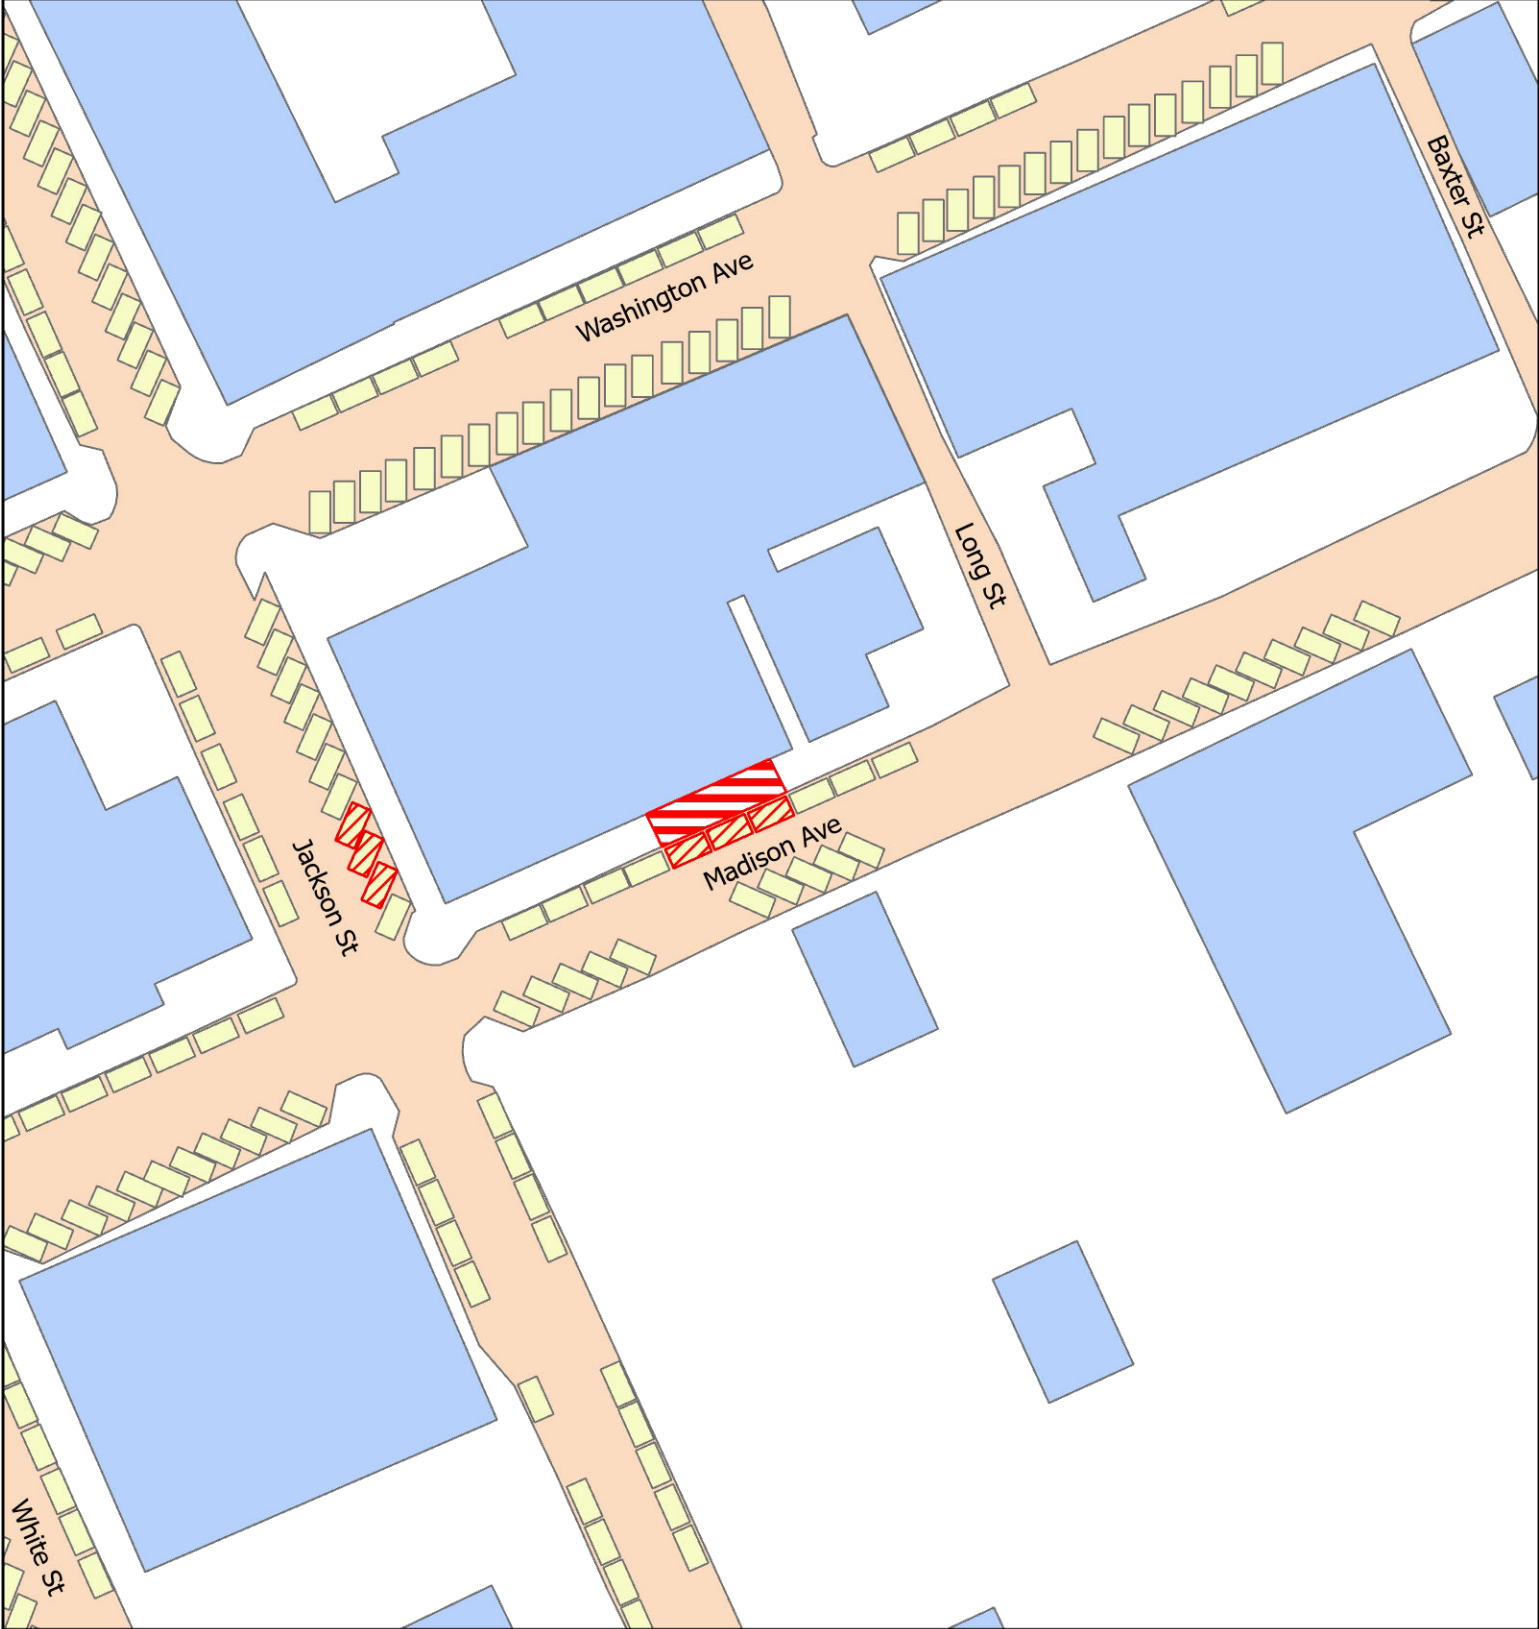

Intermittent Madison Parking/Sidewalk and Jackson Parking

N

0 30 60 90 120 Feet

ClosureType

-  parking
-  sidewalk
-  Downtown Parking Spots
-  Edge of Pavement
-  Buildings