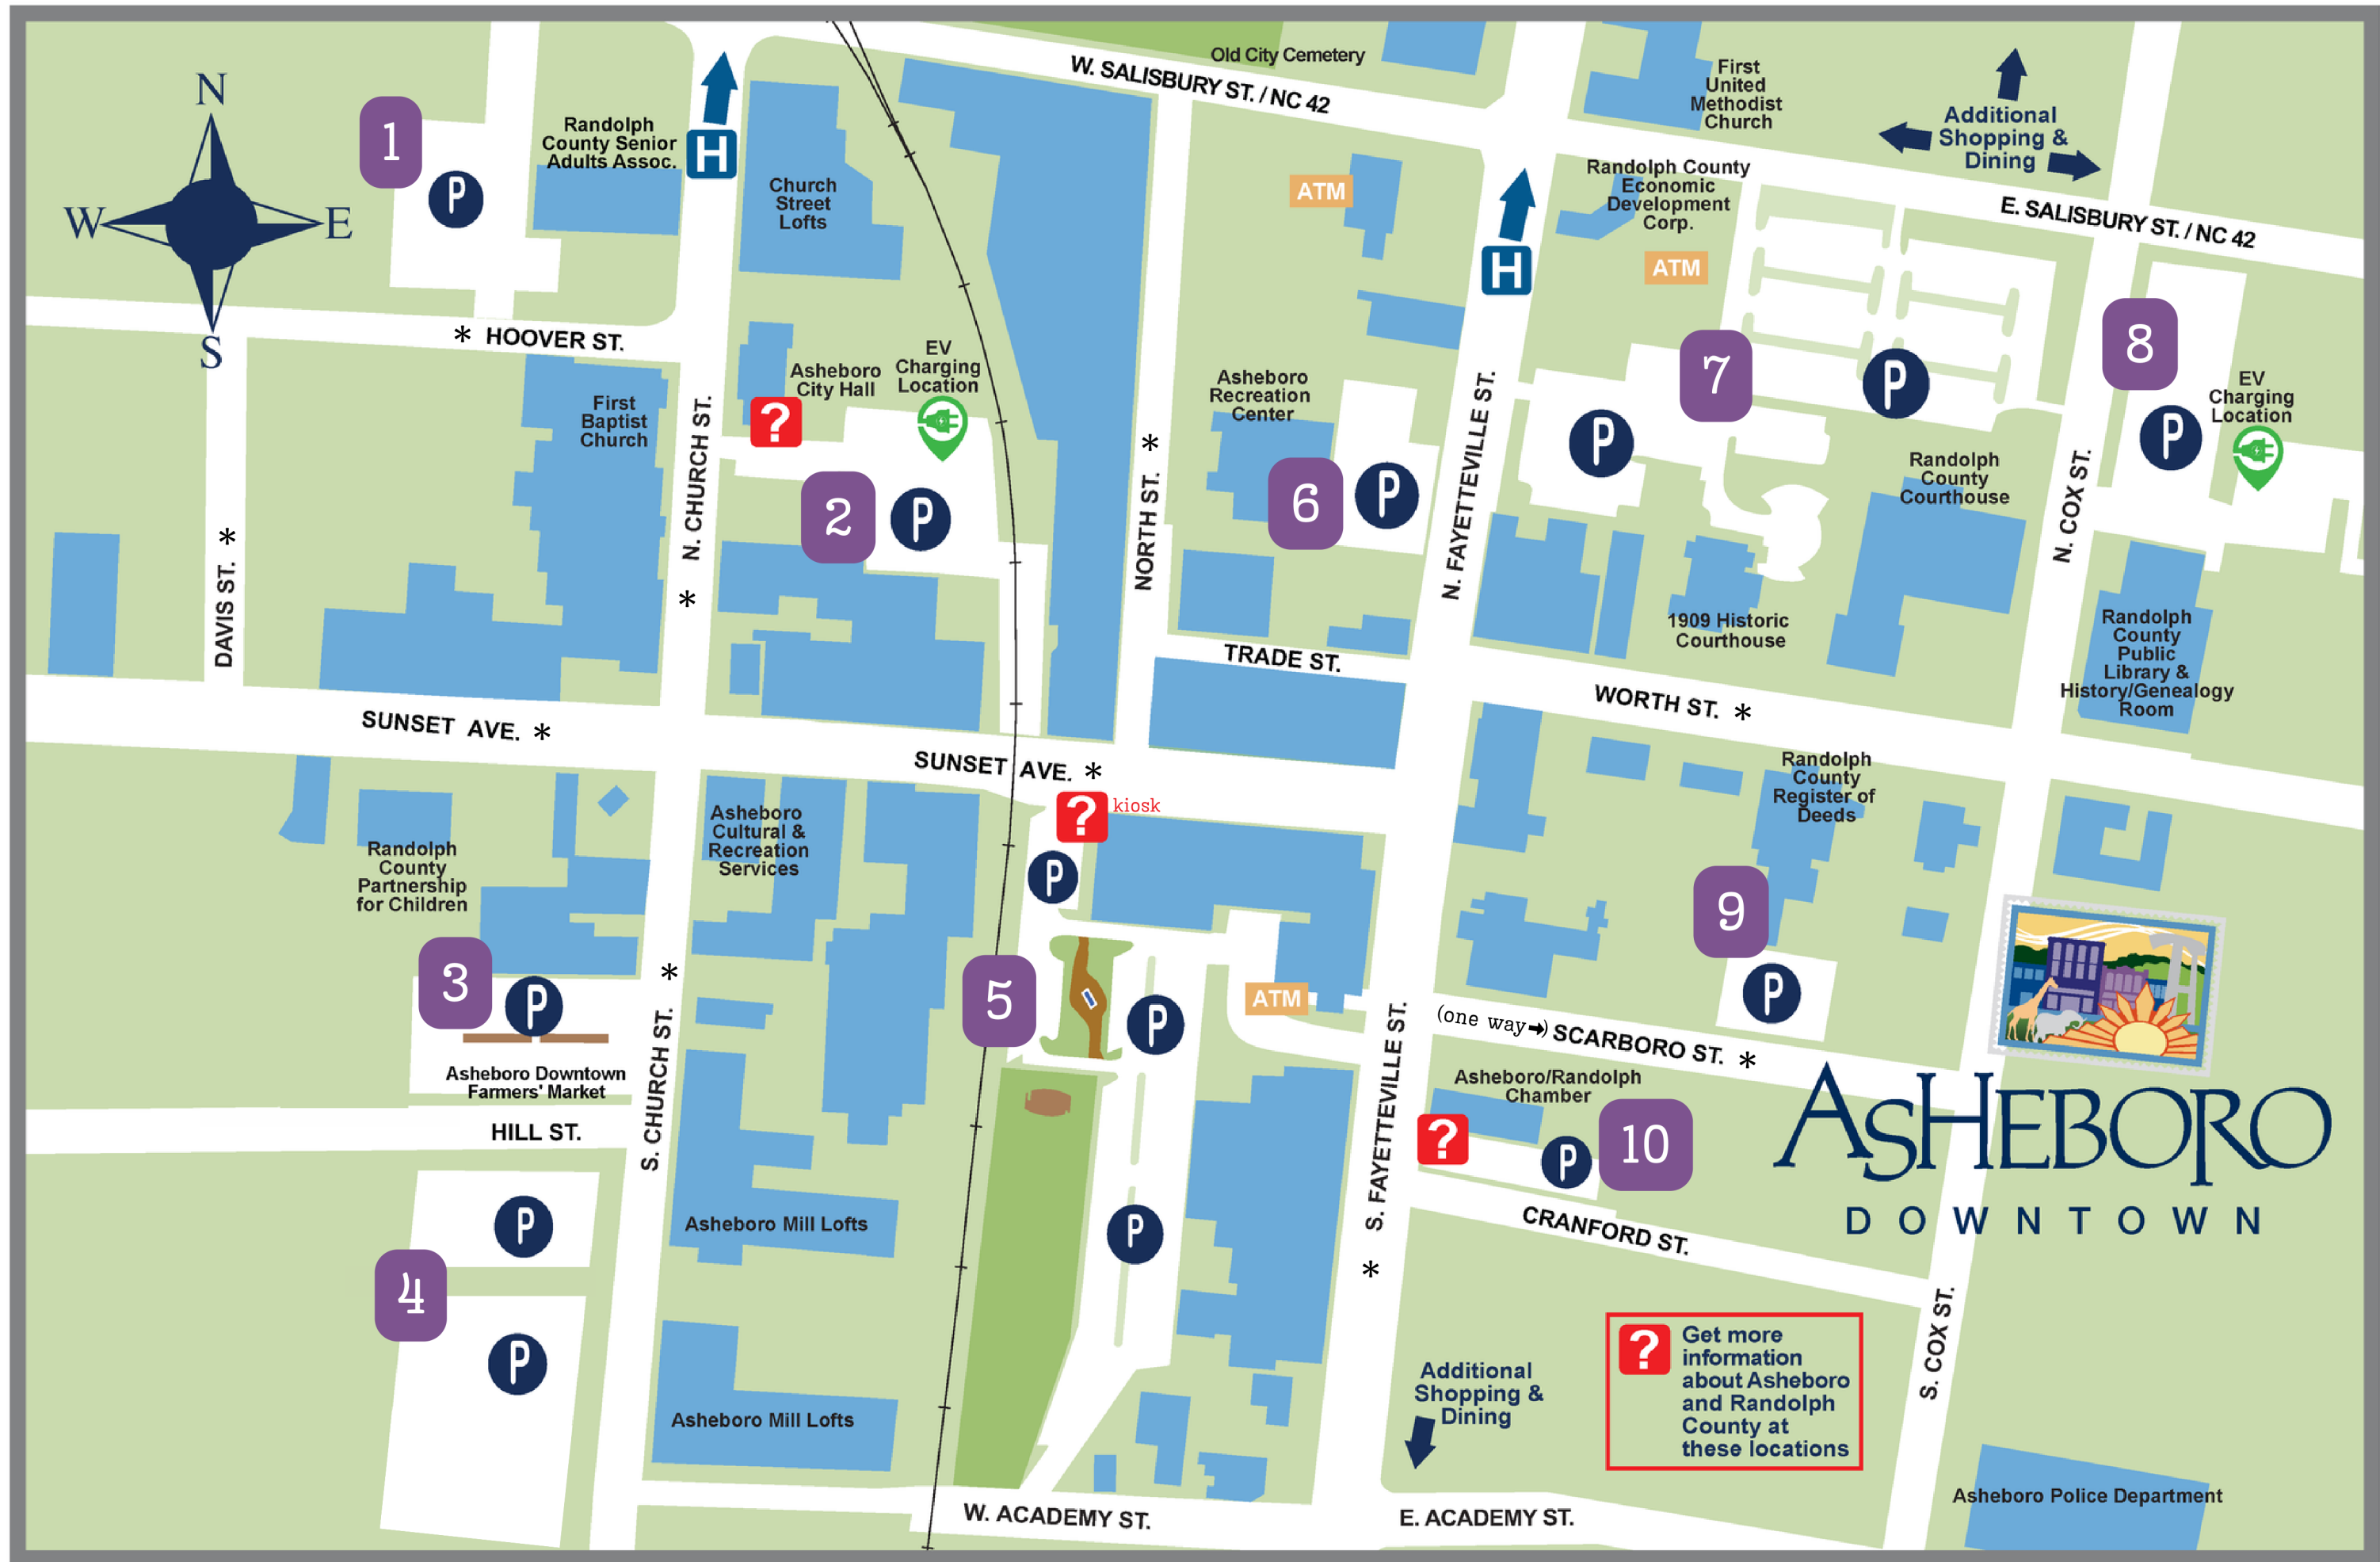

# DOWNTOWN ASHEBORO PARKING MAP

- 1 Randolph County Senior Adults Center**  
Open parking after business hours
- 2 Asheboro City Hall**  
Open public parking, follow signage
- 3 Asheboro Downtown Farmers' Market**  
Open public parking, follow signage
- 4 Hill Street & Tiered Parking Lots**  
Open public parking
- 5 Bicentennial Park**  
Open public parking
- 6 City of Asheboro Recreation Center**  
Open public parking
- 7 Randolph County Courthouse**  
Open parking after business hours
- 8 Randolph County Public Library**  
Open parking after business hours
- 9 Randolph County Register of Deeds**  
Open parking after business hours
- 10 Asheboro/Randolph Chamber of Commerce**  
Open parking after business hours

\*Street parking available - follow applicable signage

DOWNTOWN ASHEBORO INC.

For more information about Downtown Asheboro visit [www.DowntownAsheboro.com](http://www.DowntownAsheboro.com)