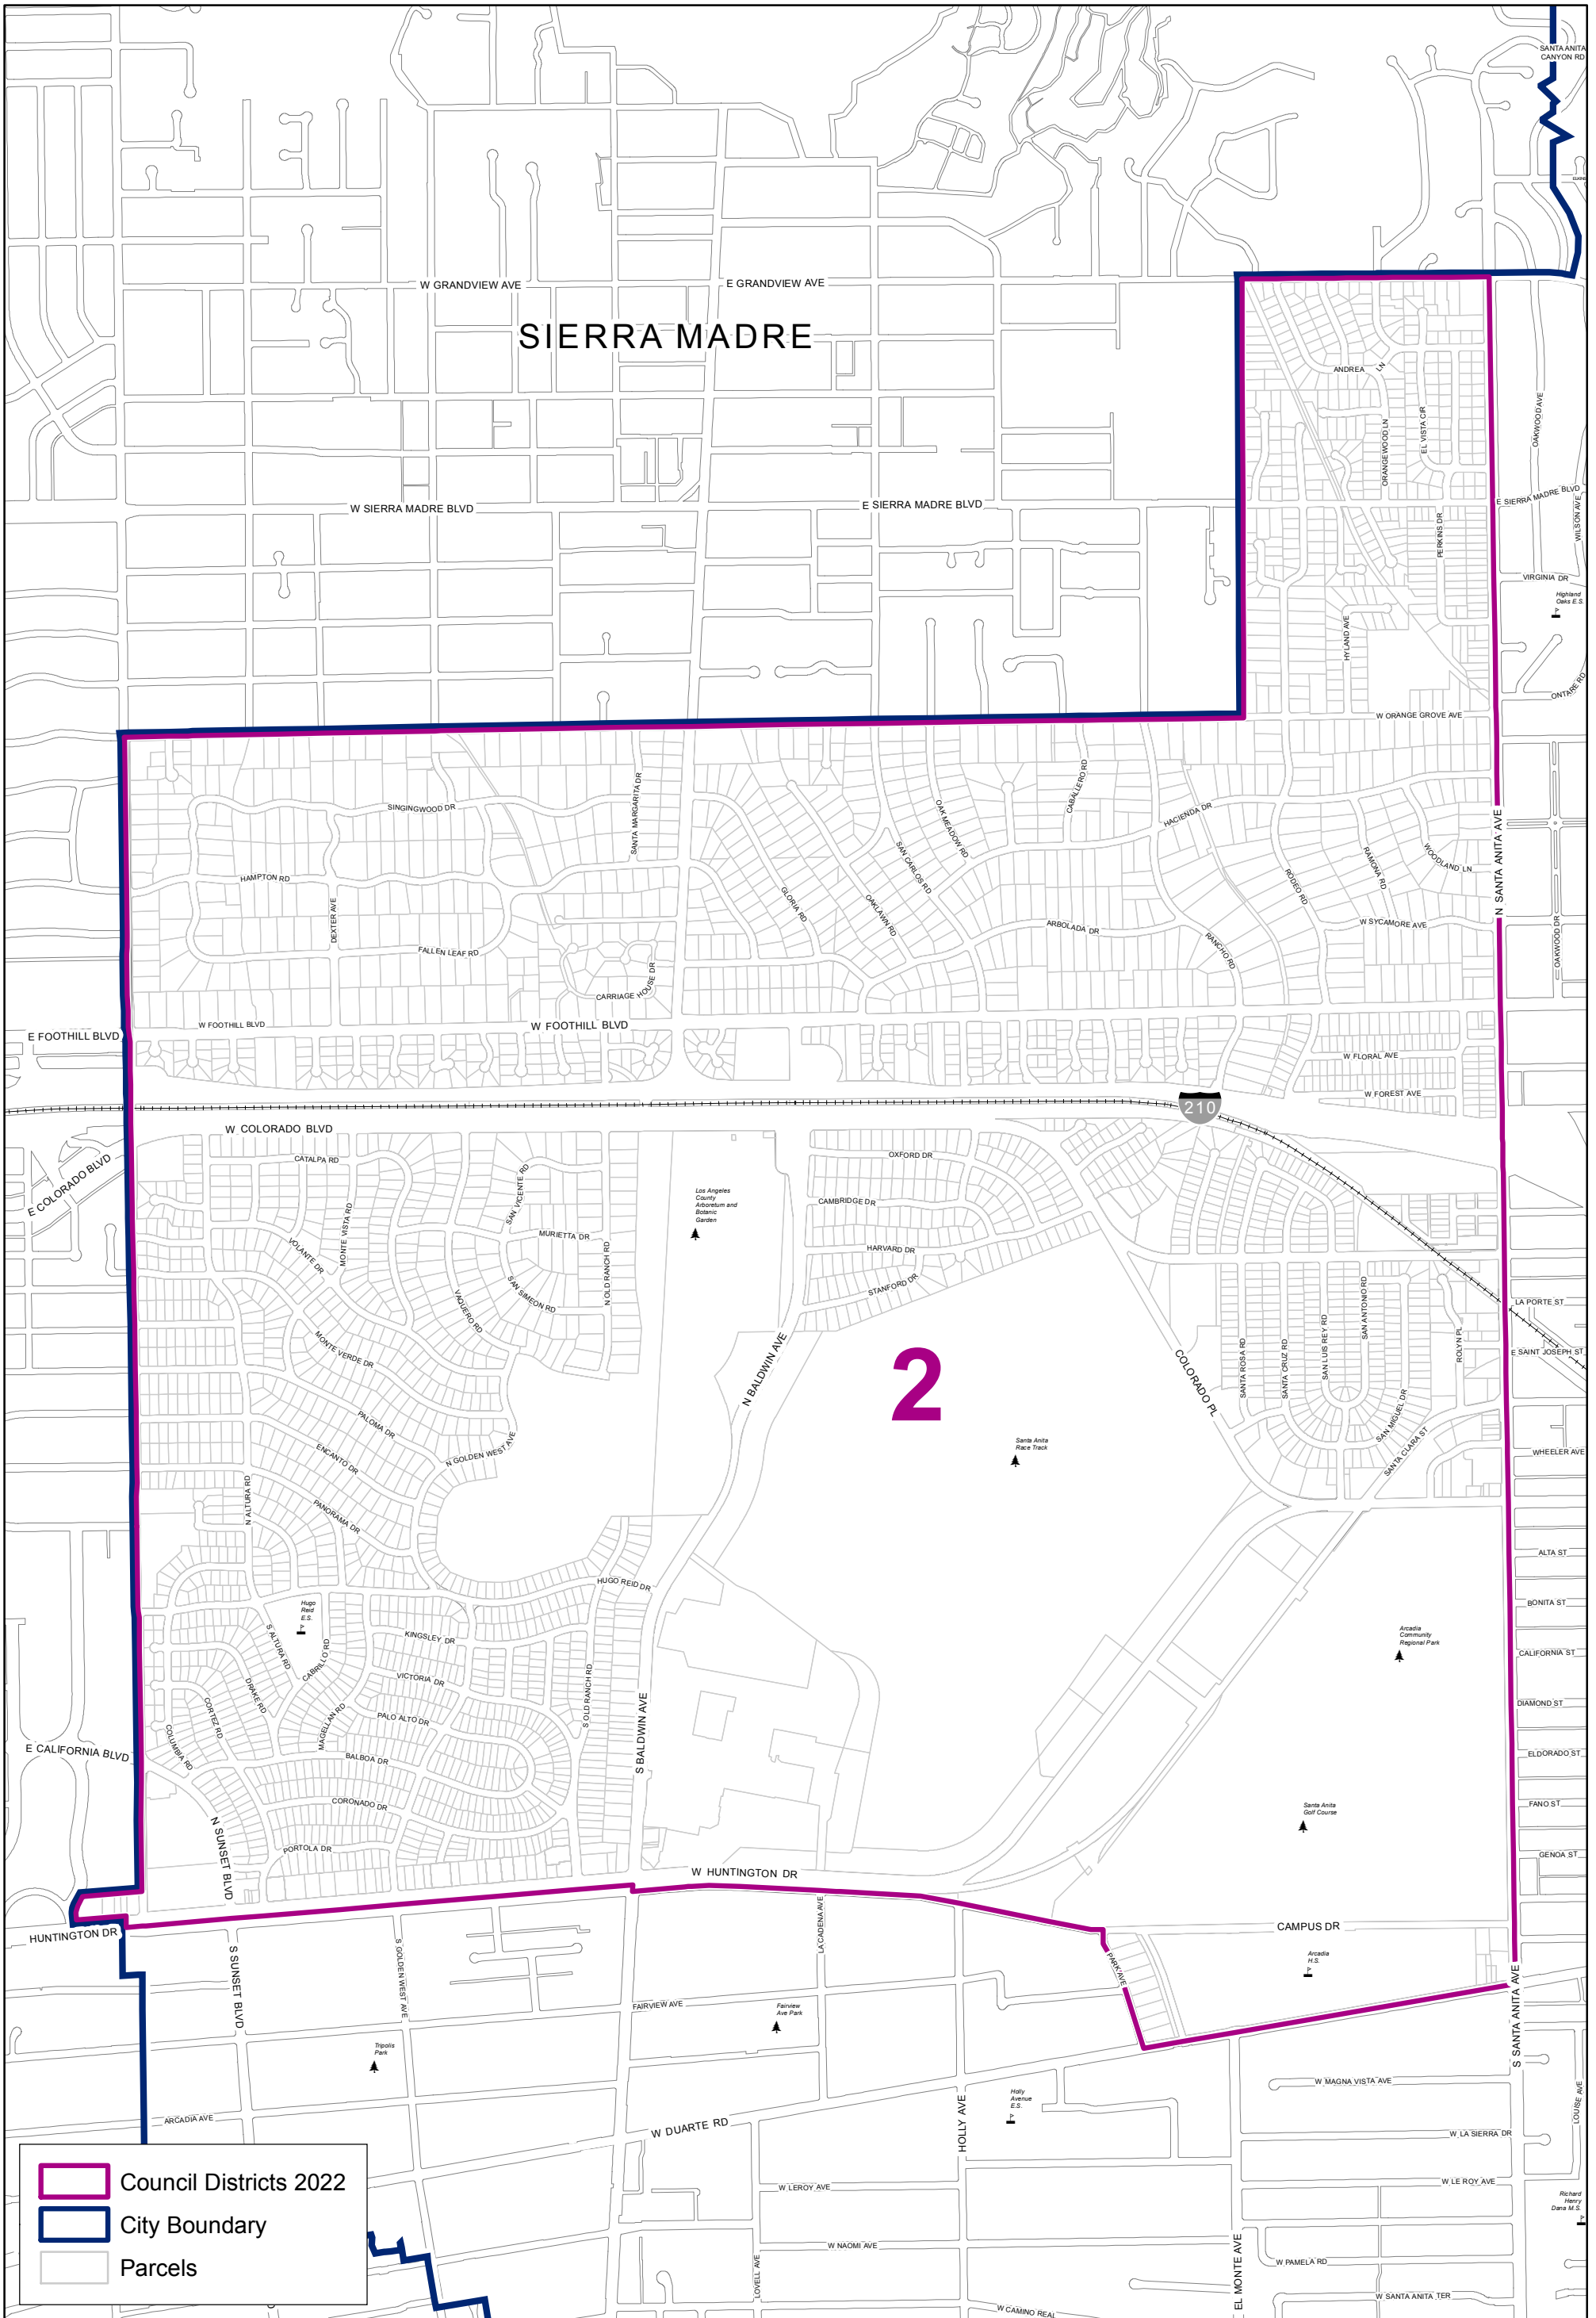

 Council Districts 2022
 City Boundary

Council District

City of Arcadia, California

SIERRA MADRE

MONROVIA

1

- Council Districts 2022
- City Boundary
- Parcels

Council District 1

City of Arcadia, California

0 0.5 Miles

Data Sources: City of Arcadia, 2022.

Council District 2

City of Arcadia, California

Council District 3

City of Arcadia, California

- Council Districts 2022
- City Boundary
- Parcels

TEMPLE CITY

4

Council District 4

City of Arcadia, California

Data Sources: City of Arcadia, 2022.

Council District 5

City of Arcadia, California