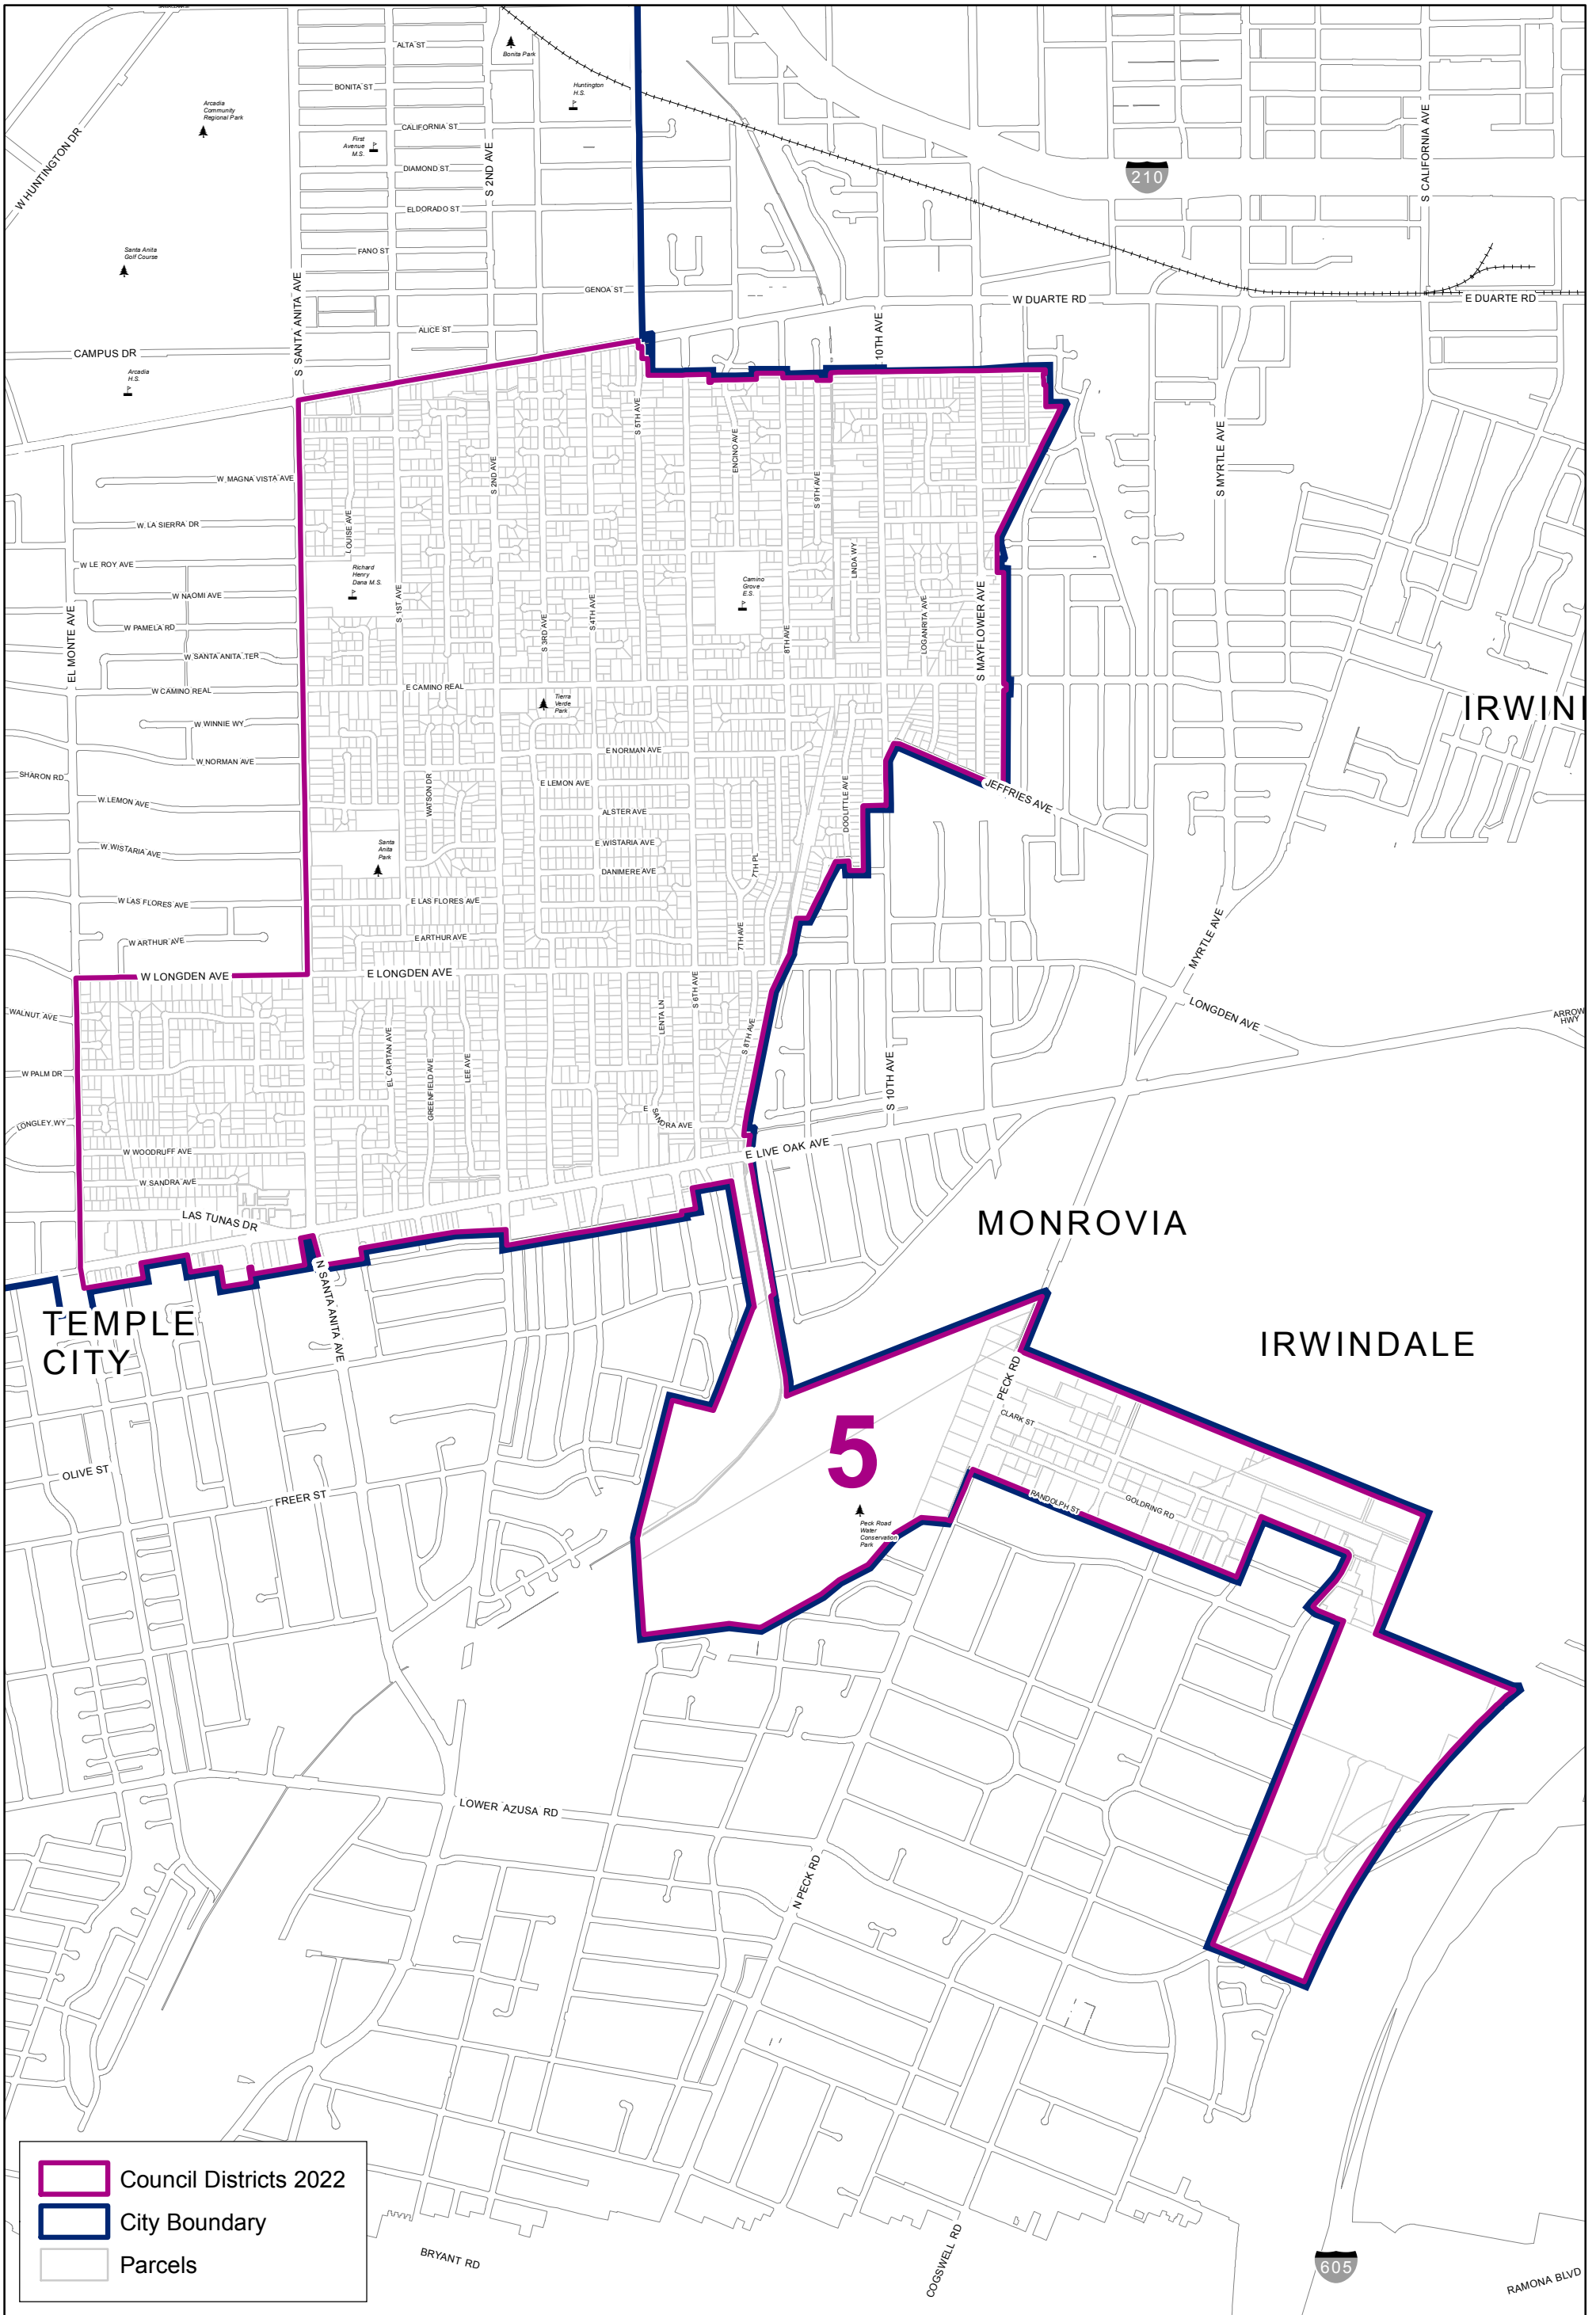

 Council Districts 2022
 City Boundary

Council District

City of Arcadia, California

SIERRA MADRE

MONROVIA

1

- Council Districts 2022
- City Boundary
- Parcels

Council District 1

City of Arcadia, California

0 0.5 Miles

Data Sources: City of Arcadia, 2022.

Council District 2

City of Arcadia, California

Council District 3

City of Arcadia, California

- Council Districts 2022
- City Boundary
- Parcels

TEMPLE CITY

4

Council District 4

City of Arcadia, California

Data Sources: City of Arcadia, 2022.

Council District 5

City of Arcadia, California