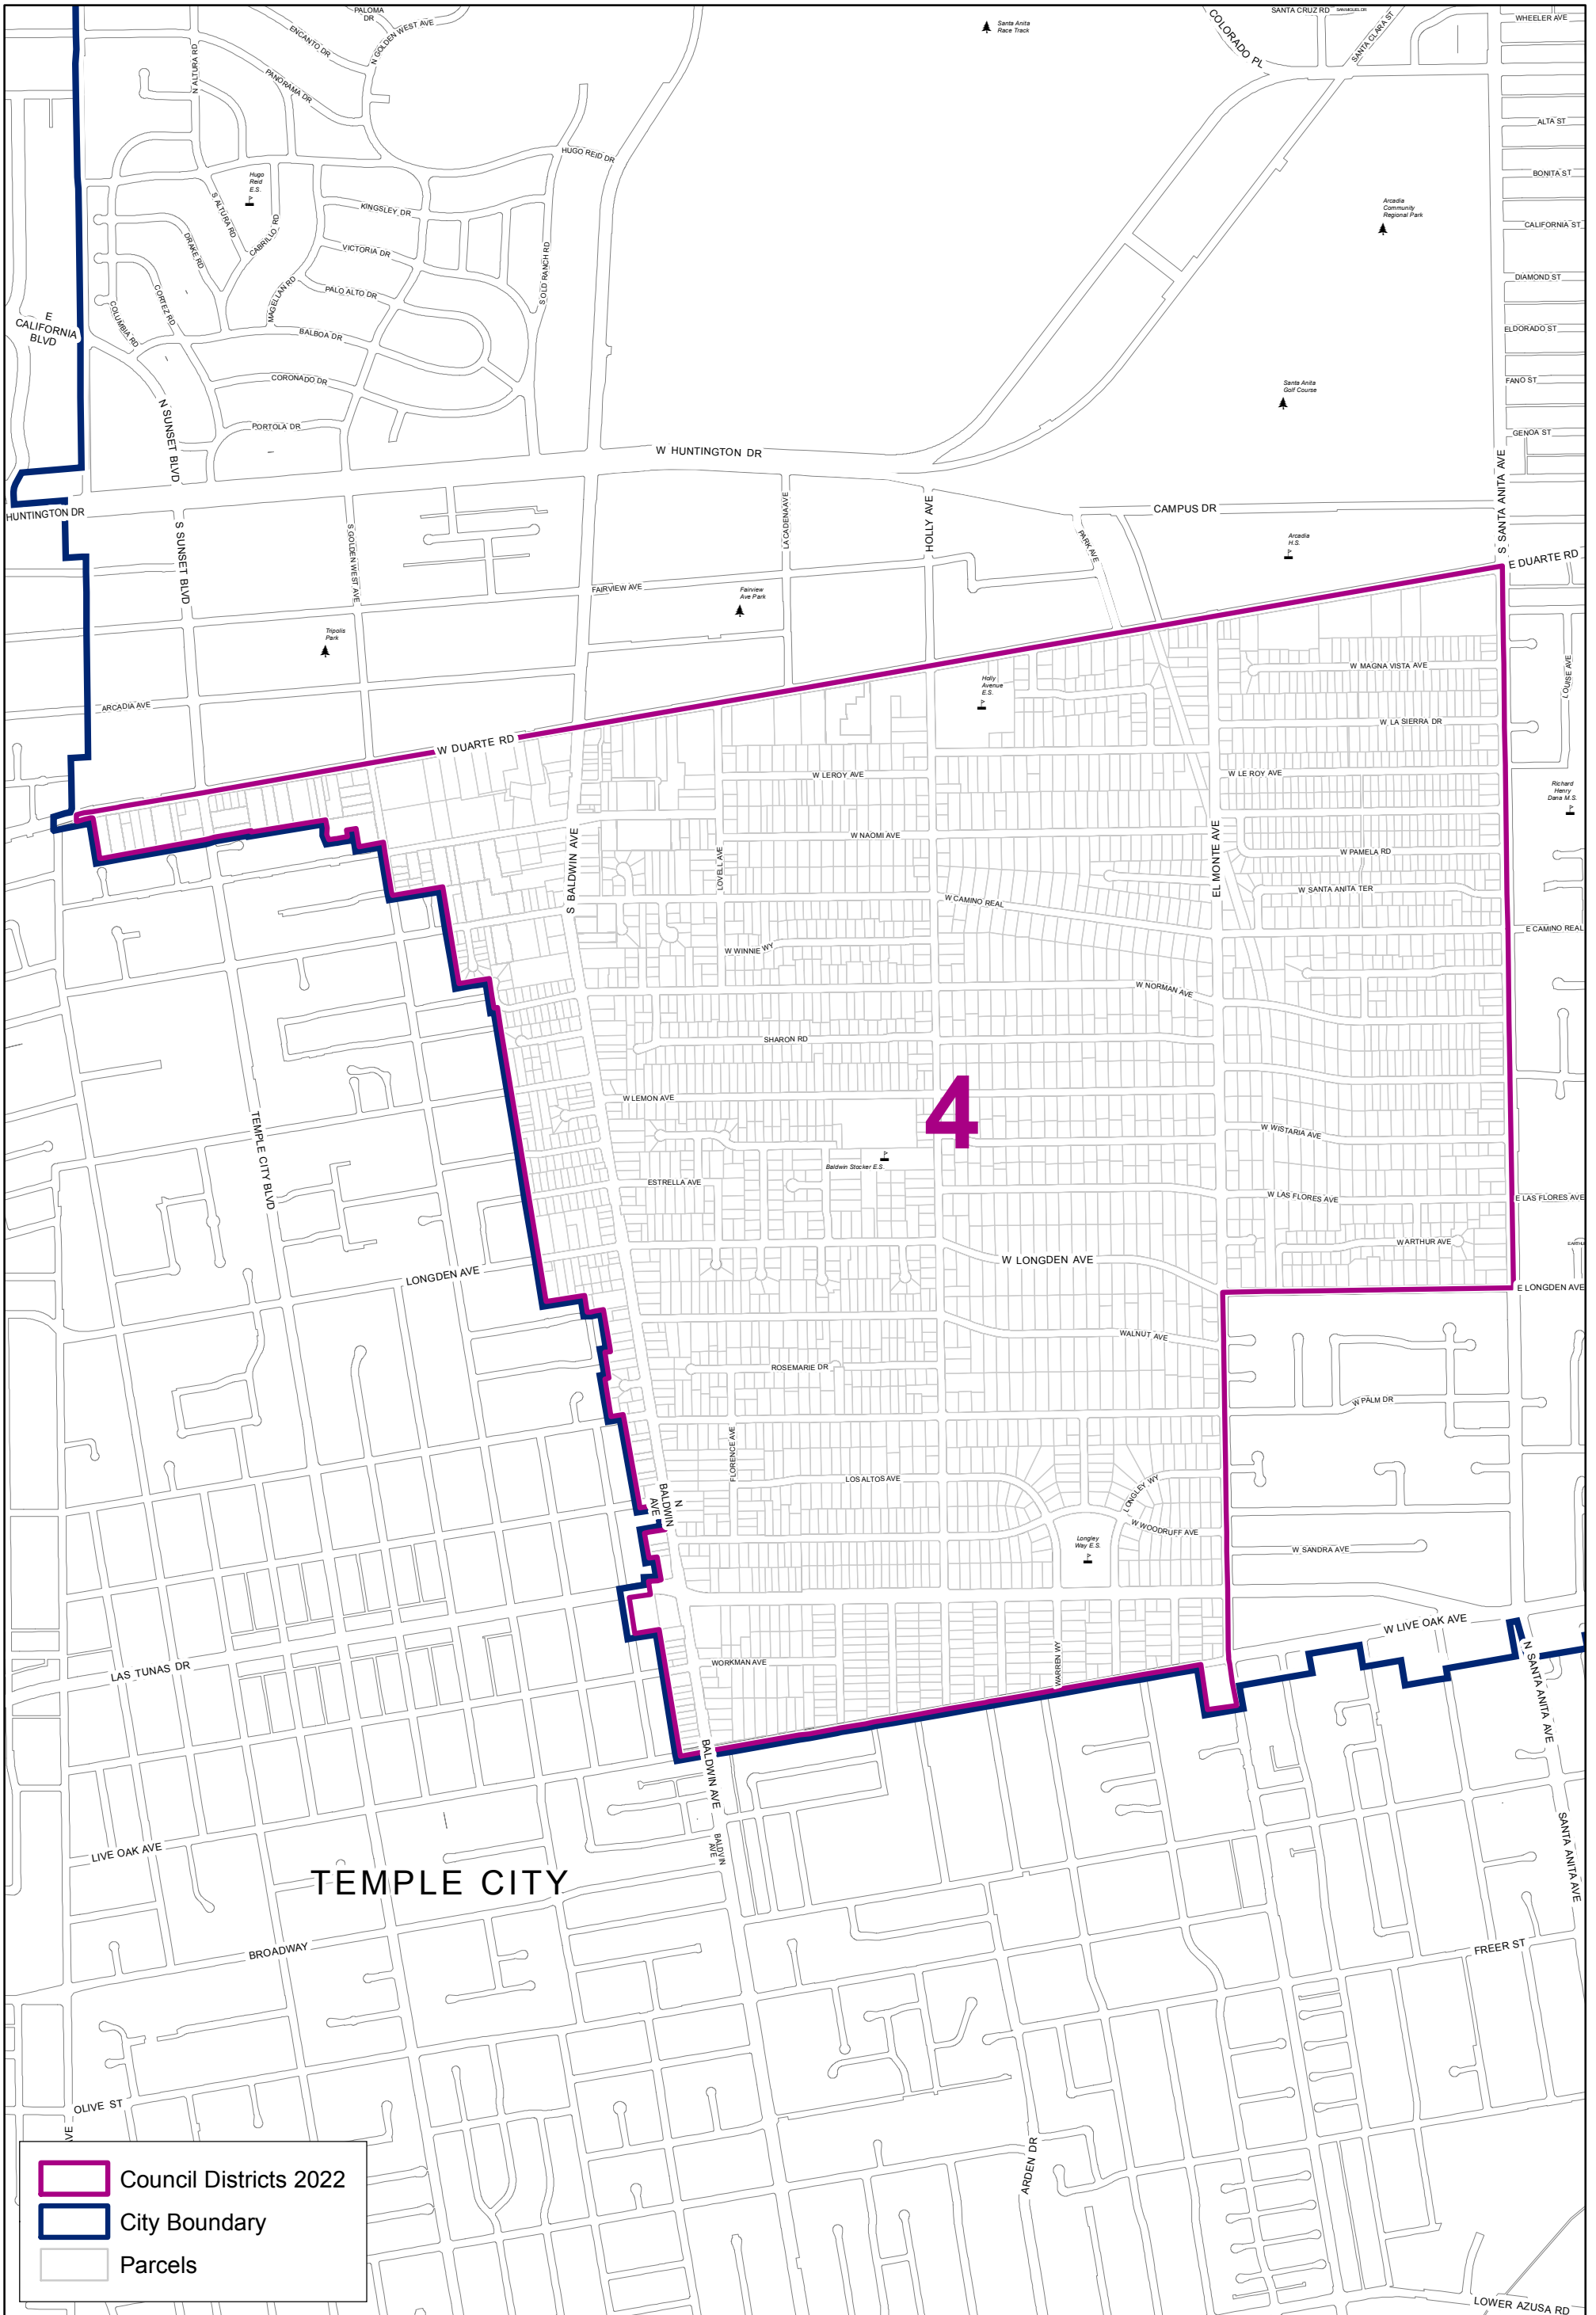

 Council Districts 2022
 City Boundary

Council District

City of Arcadia, California

SIERRA MADRE

MONROVIA

1

- Council Districts 2022
- City Boundary
- Parcels

Council District 1

City of Arcadia, California

0 0.5 Miles

Data Sources: City of Arcadia, 2022.

Council District 2

City of Arcadia, California

Council District 3

City of Arcadia, California

- Council Districts 2022
- City Boundary
- Parcels

TEMPLE CITY

4

Council District 4

City of Arcadia, California

Data Sources: City of Arcadia, 2022.

Council District 5

City of Arcadia, California