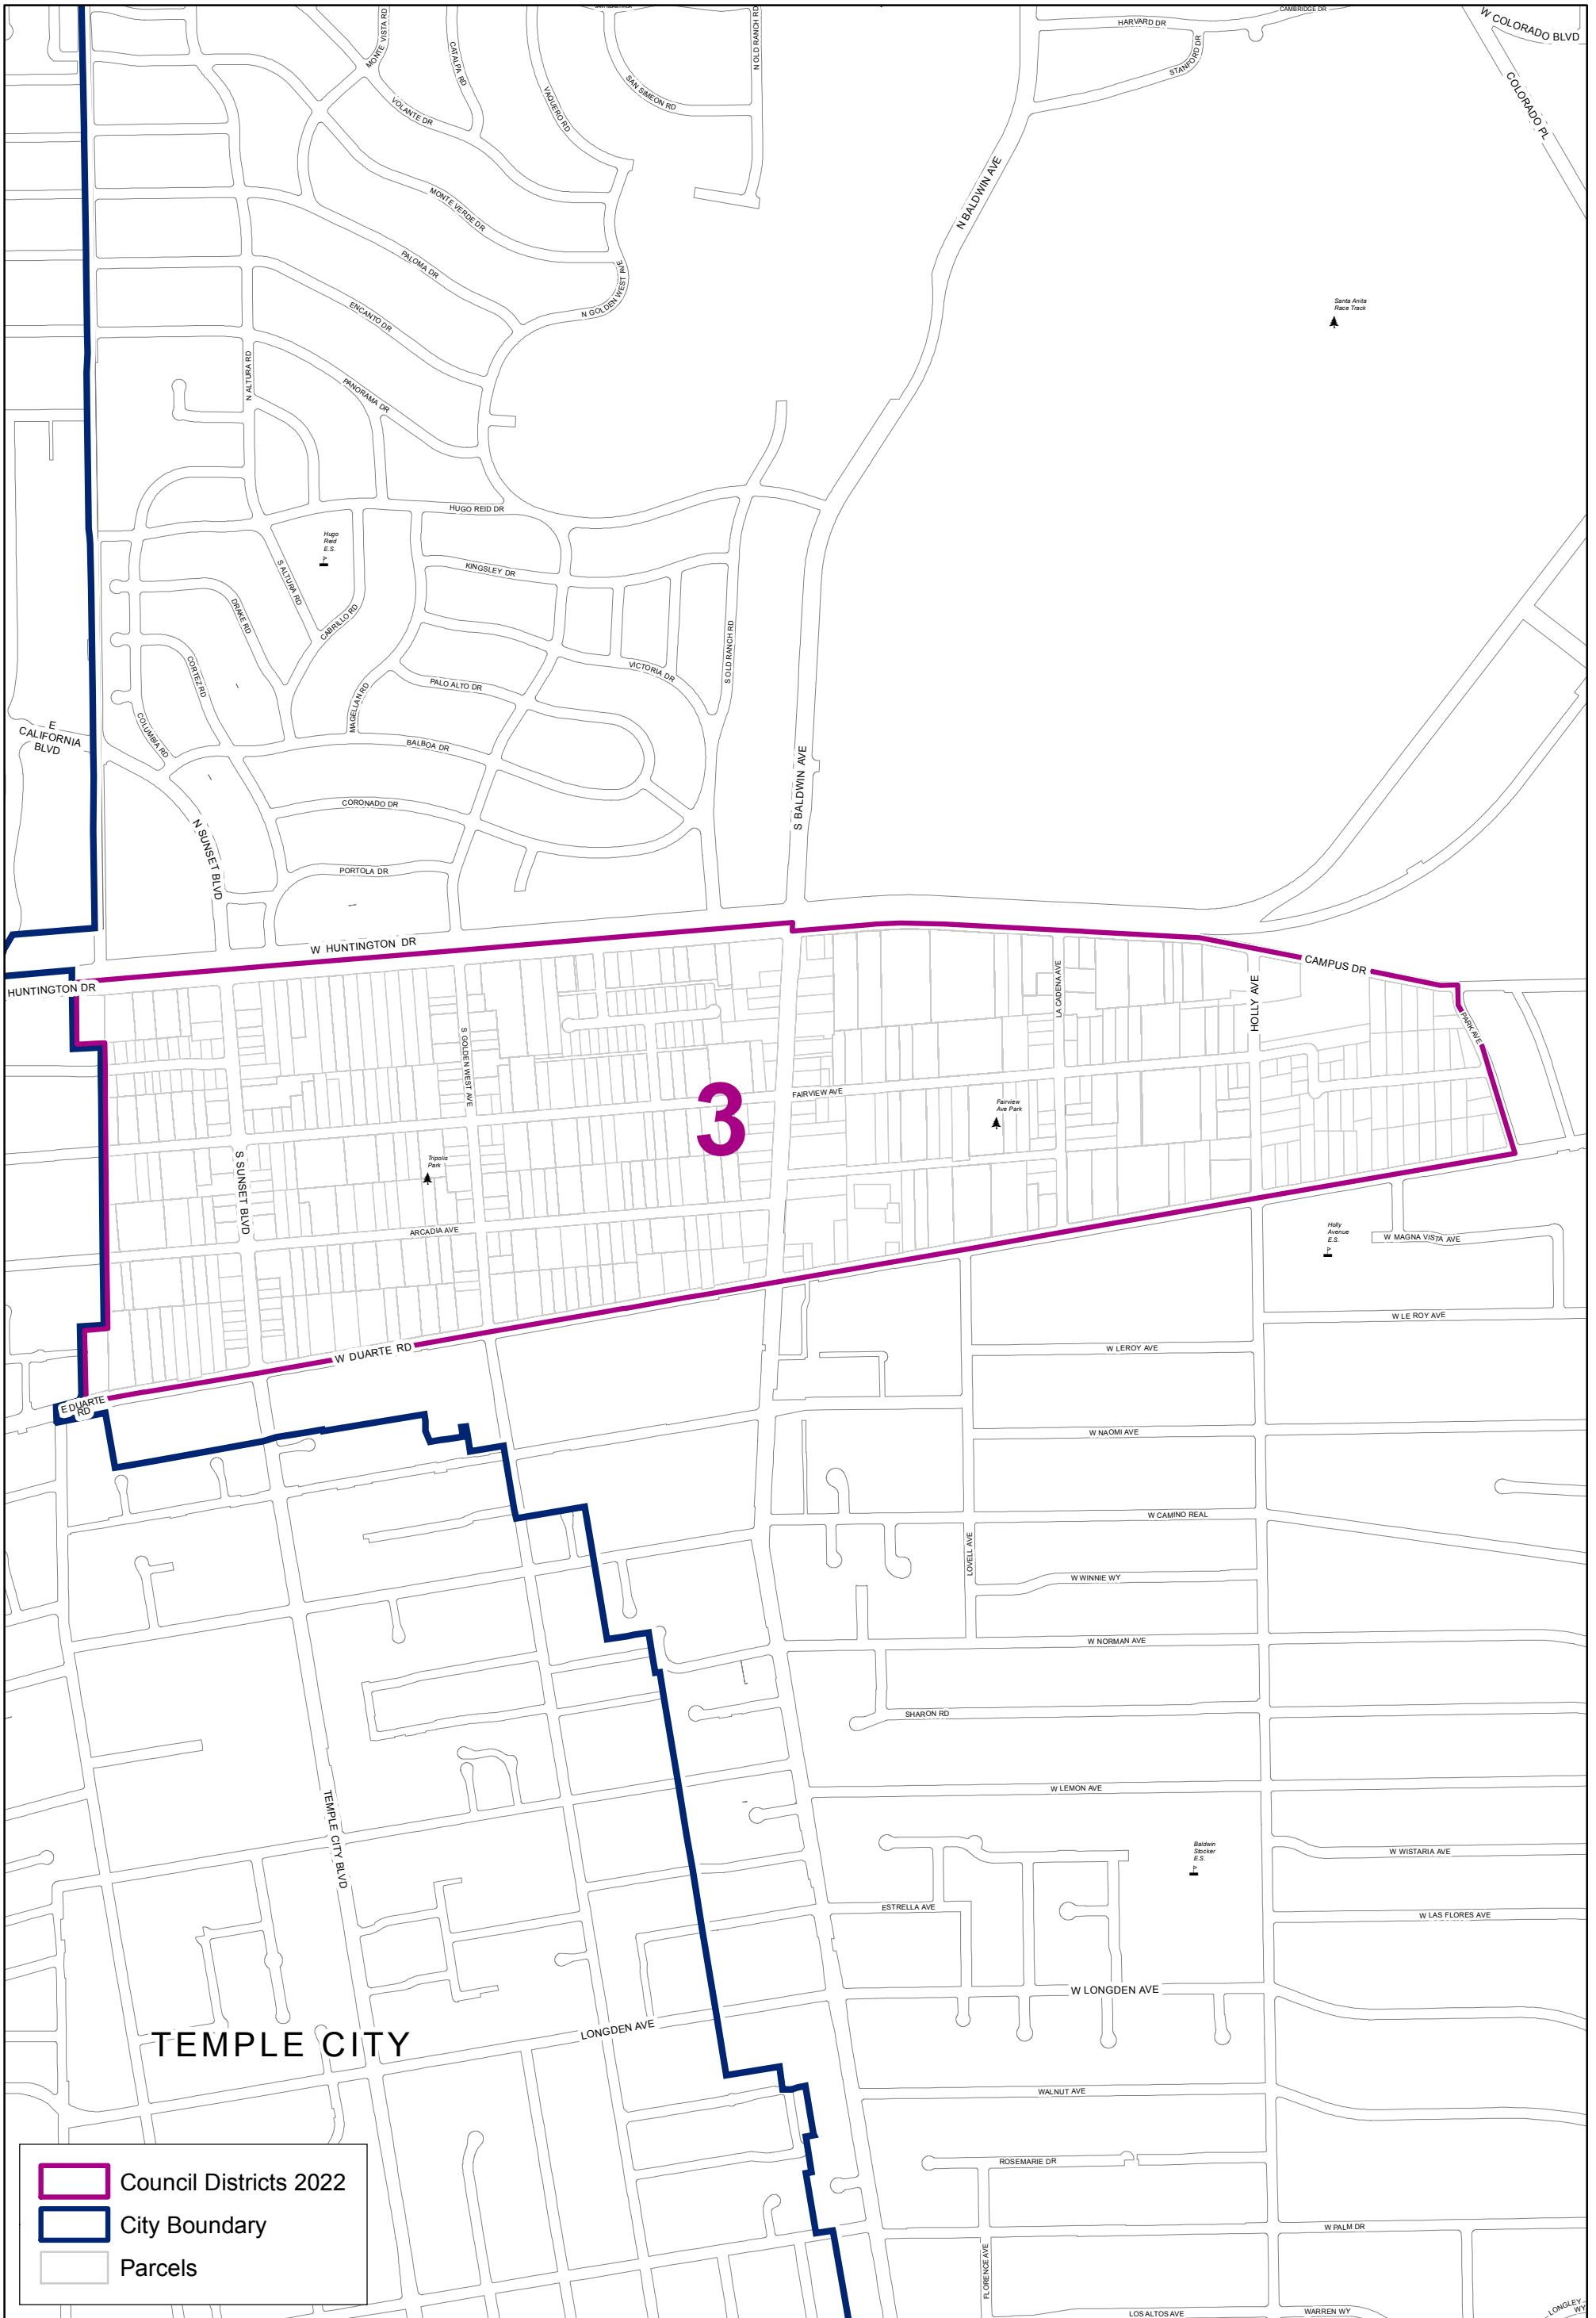

 Council Districts 2022
 City Boundary

Council District

City of Arcadia, California

SIERRA MADRE

MONROVIA

1

- Council Districts 2022
- City Boundary
- Parcels

Council District 1

City of Arcadia, California

0 0.5 Miles

Data Sources: City of Arcadia, 2022.

Council District 2

City of Arcadia, California

Council District 3

City of Arcadia, California

- Council Districts 2022
- City Boundary
- Parcels

TEMPLE CITY

4

Council District 4

City of Arcadia, California

Data Sources: City of Arcadia, 2022.

Council District 5

City of Arcadia, California