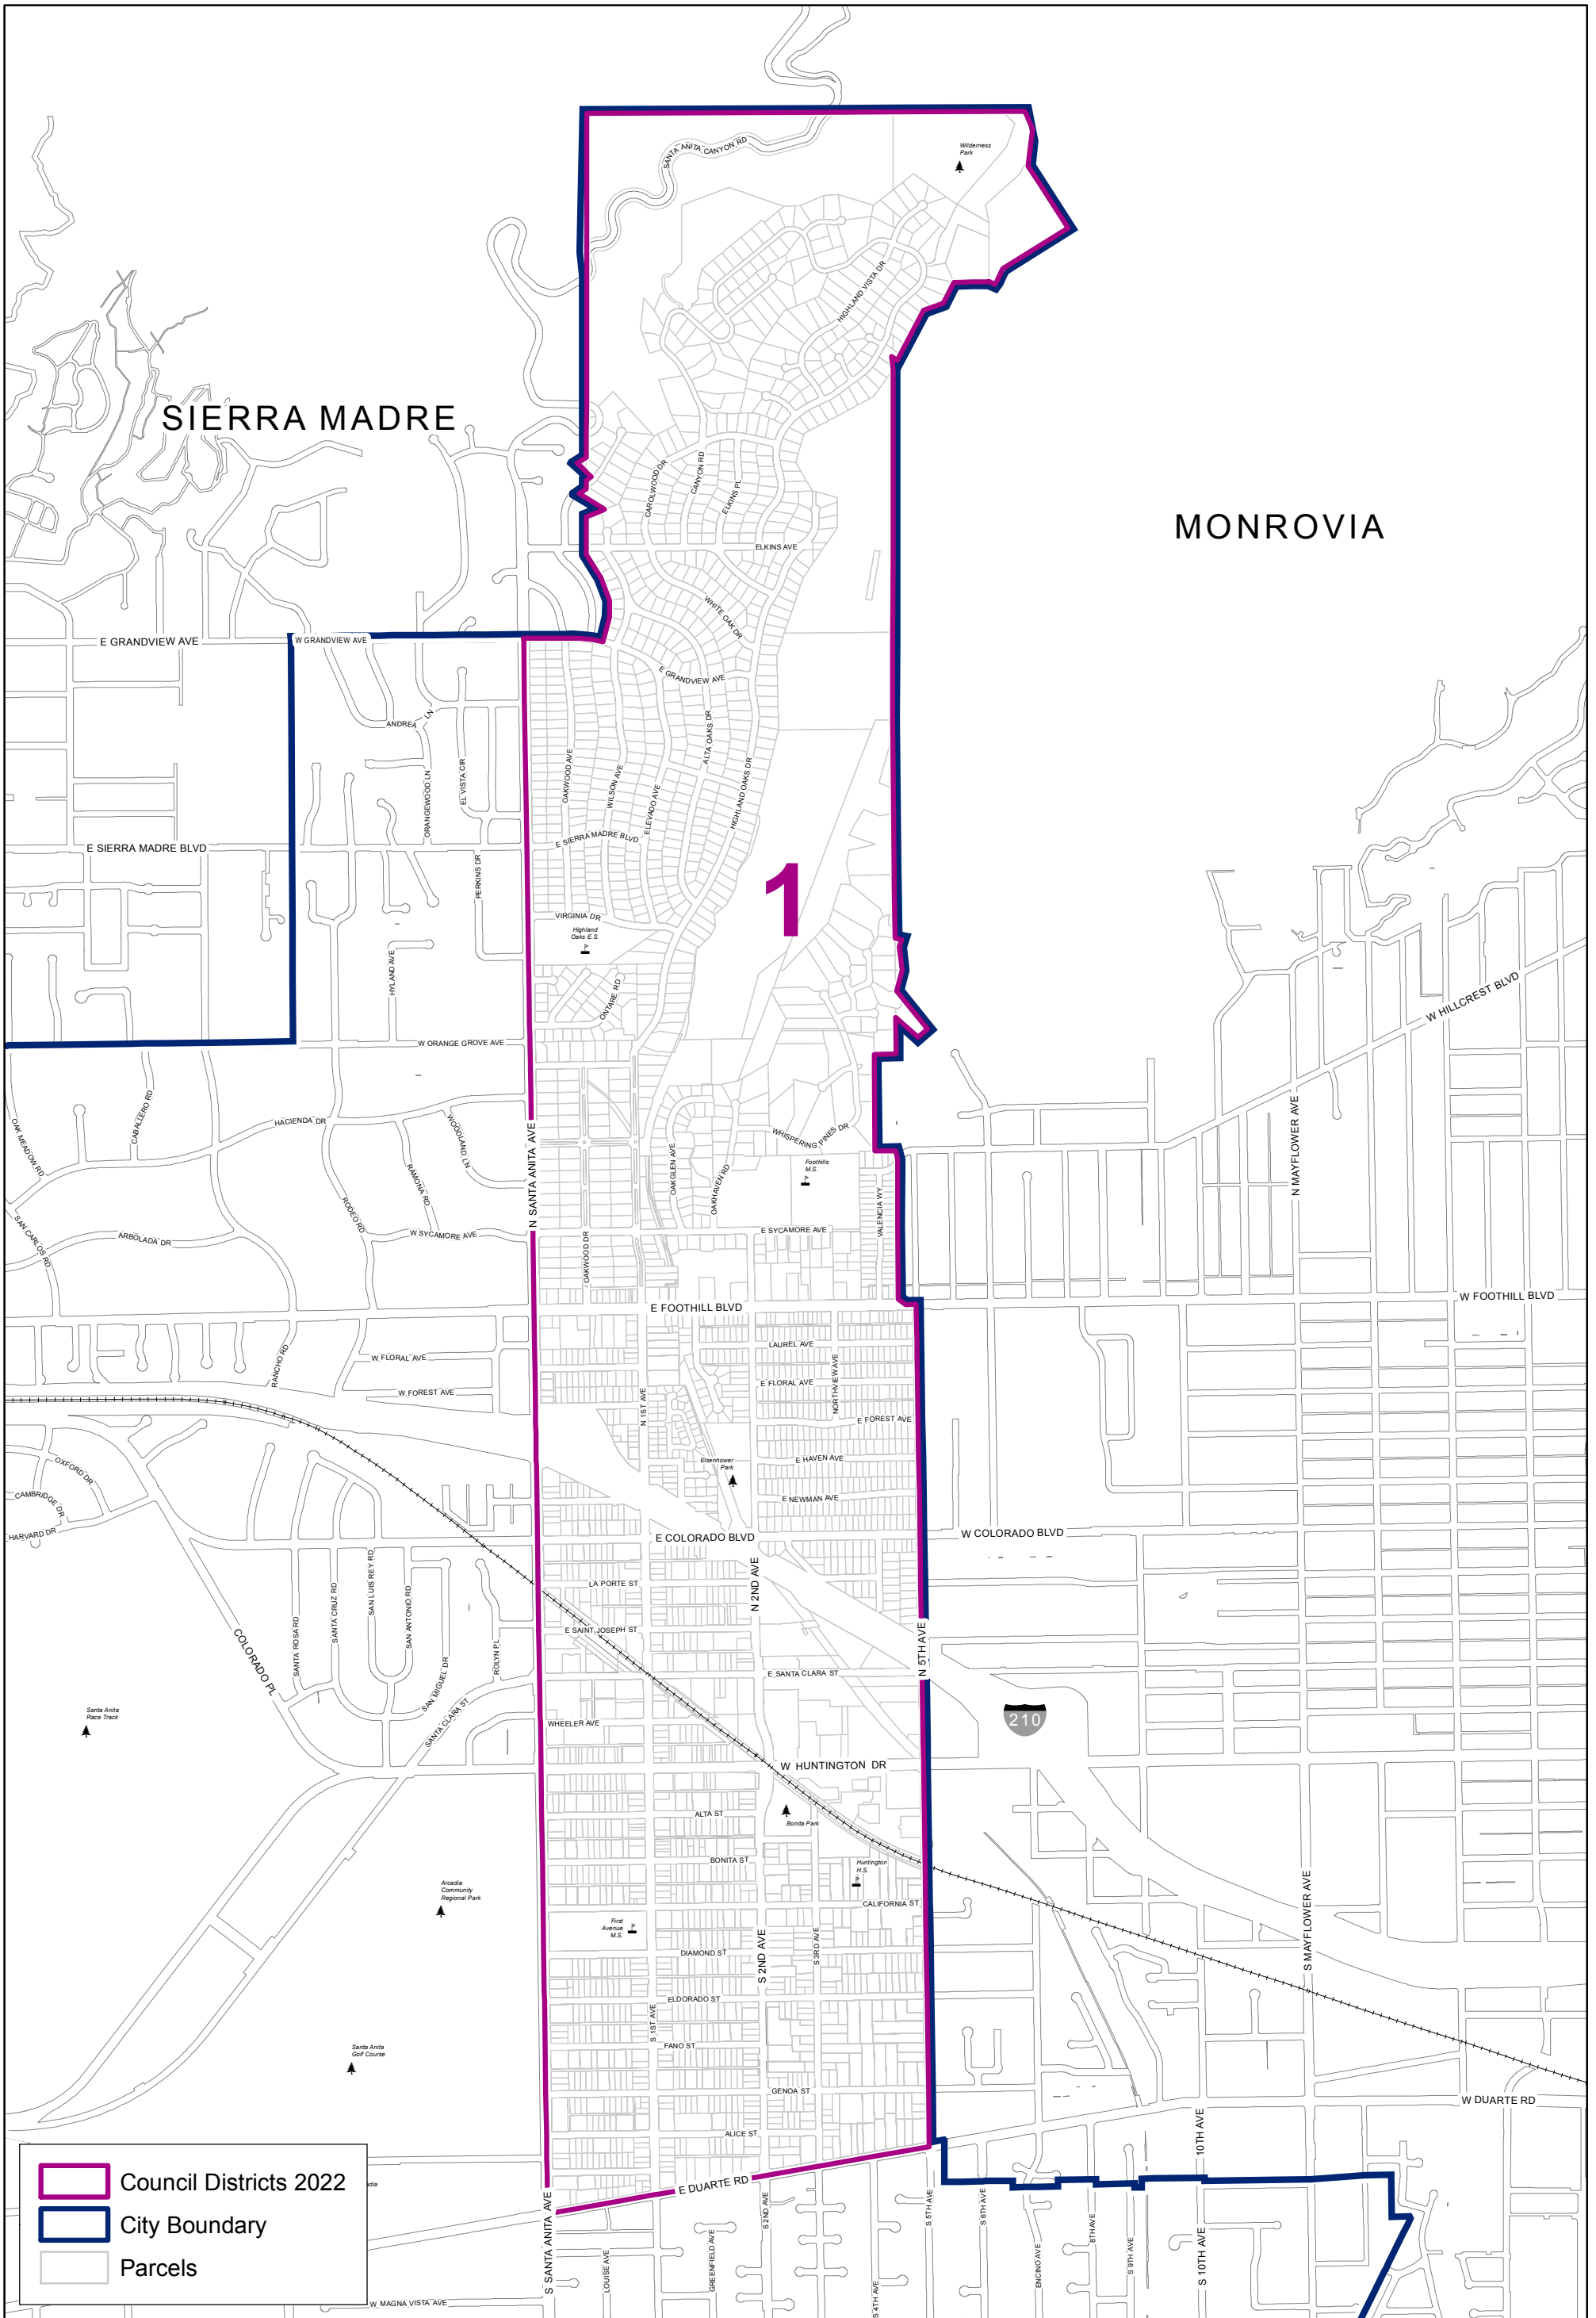

 Council Districts 2022
 City Boundary

Council District

City of Arcadia, California

SIERRA MADRE

MONROVIA

1

- Council Districts 2022
- City Boundary
- Parcels

Council District 1

City of Arcadia, California

0 0.5 Miles

Data Sources: City of Arcadia, 2022.

Council District 2

City of Arcadia, California

Council District 3

City of Arcadia, California

- Council Districts 2022
- City Boundary
- Parcels

TEMPLE CITY

4

Council District 4

City of Arcadia, California

Data Sources: City of Arcadia, 2022.

Council District 5

City of Arcadia, California