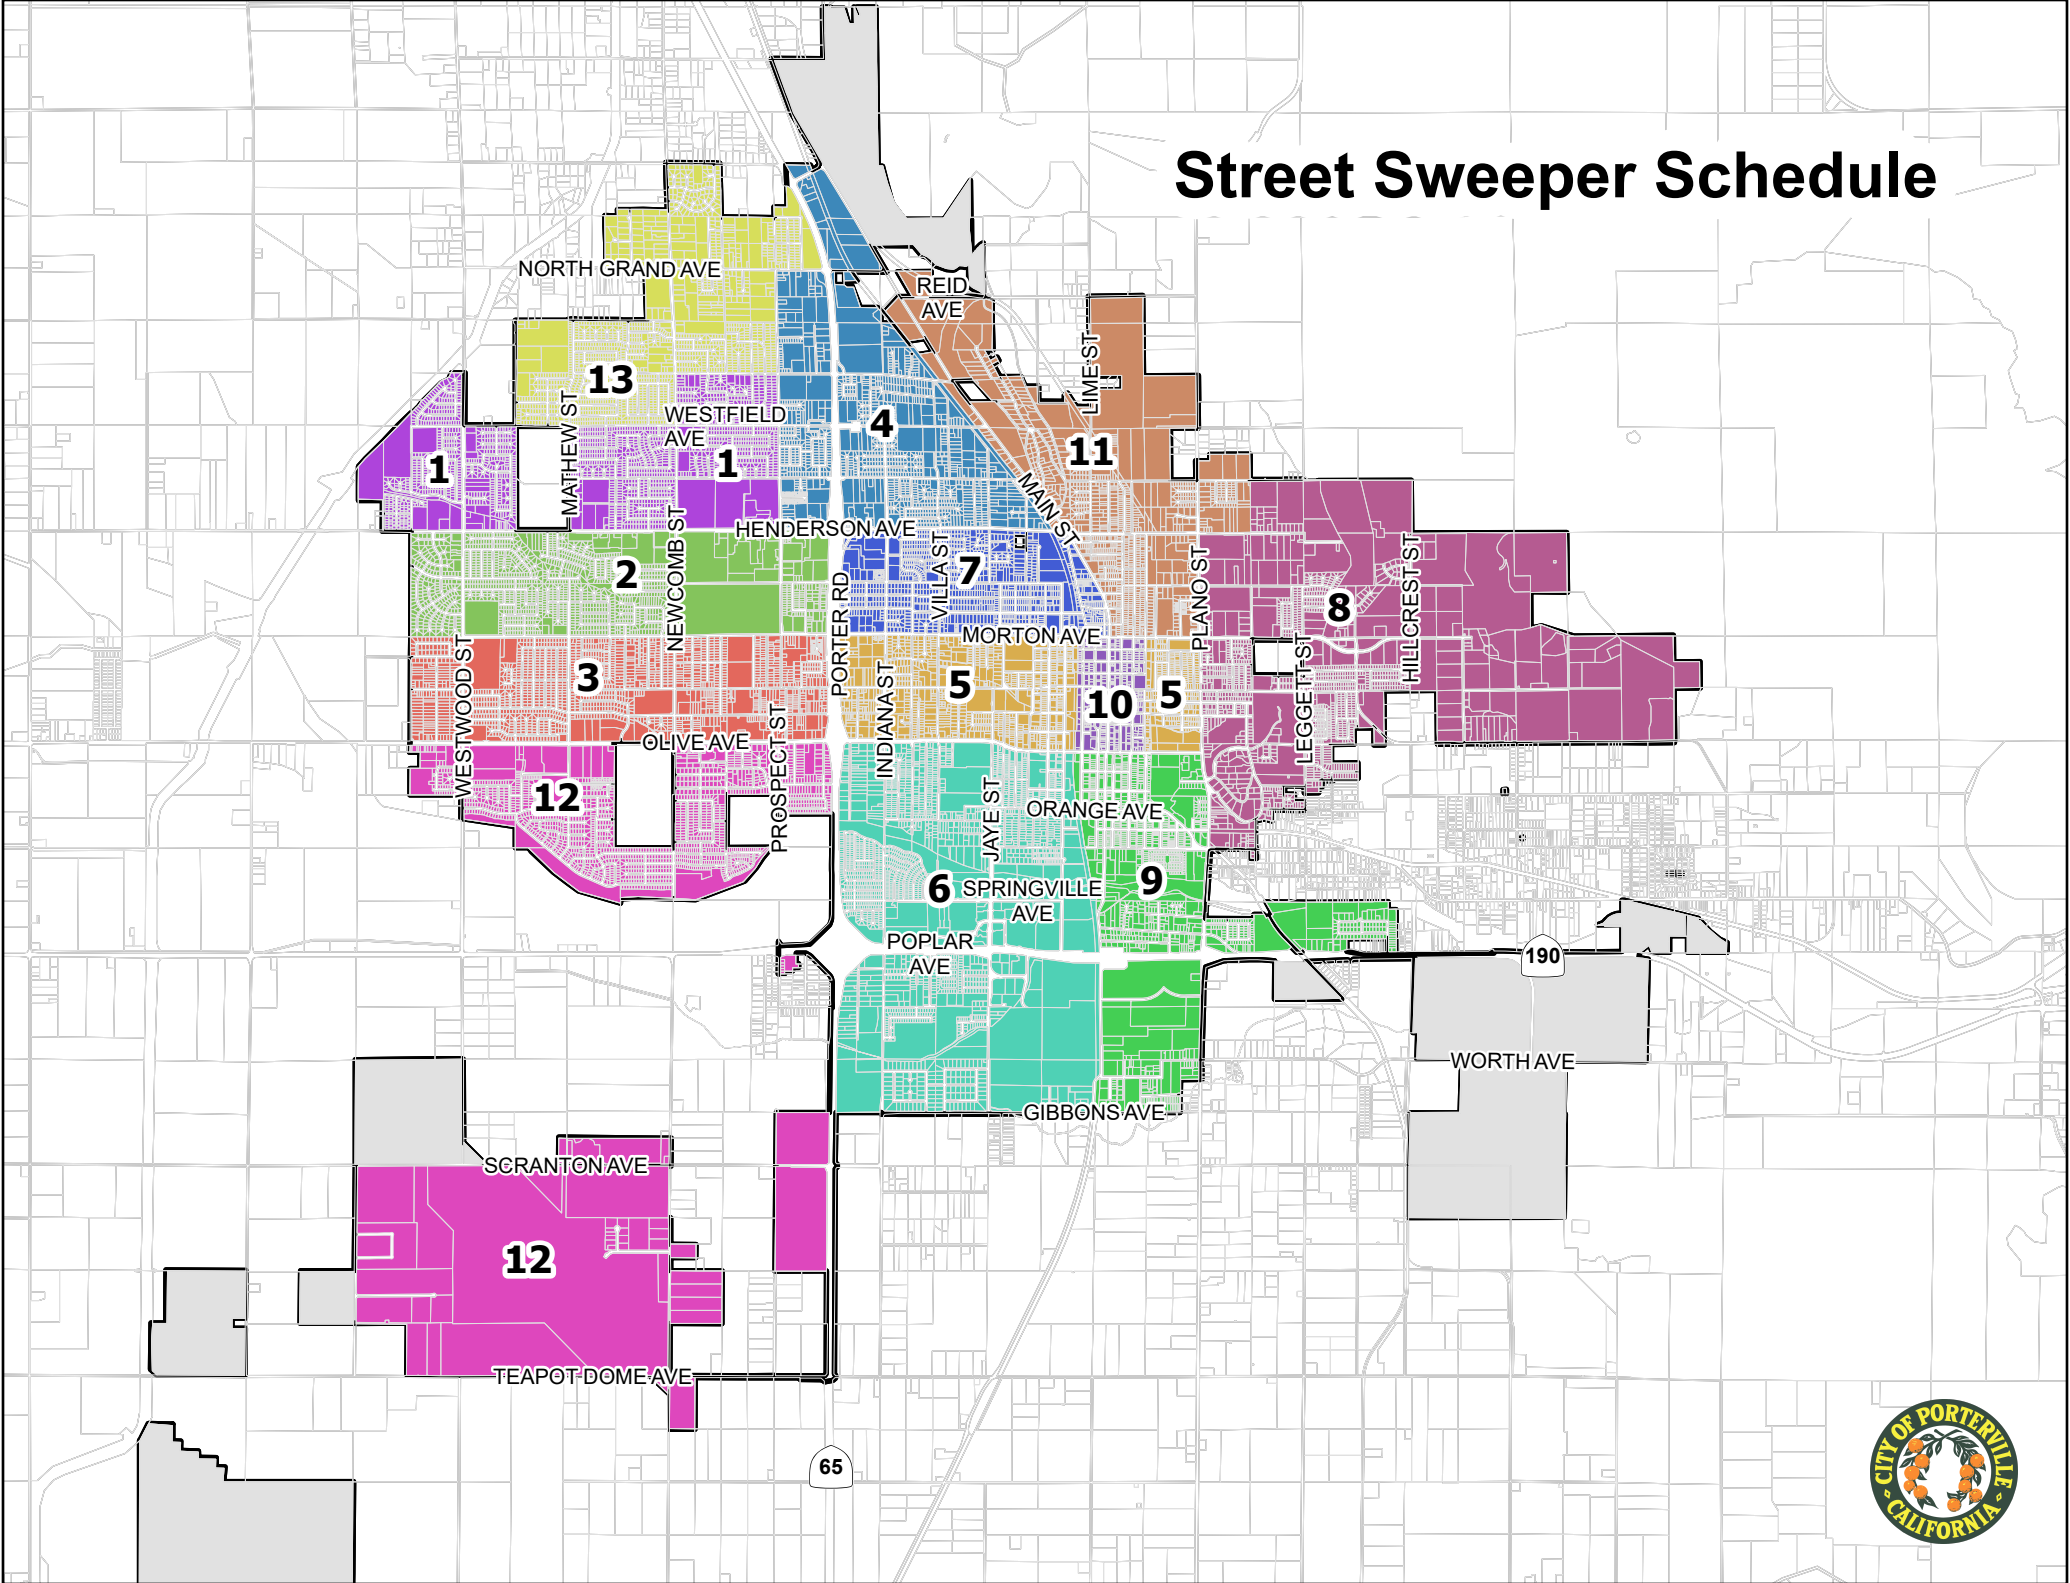

Street Sweeper Schedule

STREET SWEEPER SCHEDULE

2024-2025

- * Regular sweeping takes place only on City streets having permanent paving and curbs.
- * A modified sweeping schedule may occur on some holidays.
- * A better job of sweeping can be done if you park your vehicles in your driveway on the day scheduled for your area.
- * If you have any questions concerning this sweeping schedule, please call 782-7513
- * Rain may suspend regular sweeping.