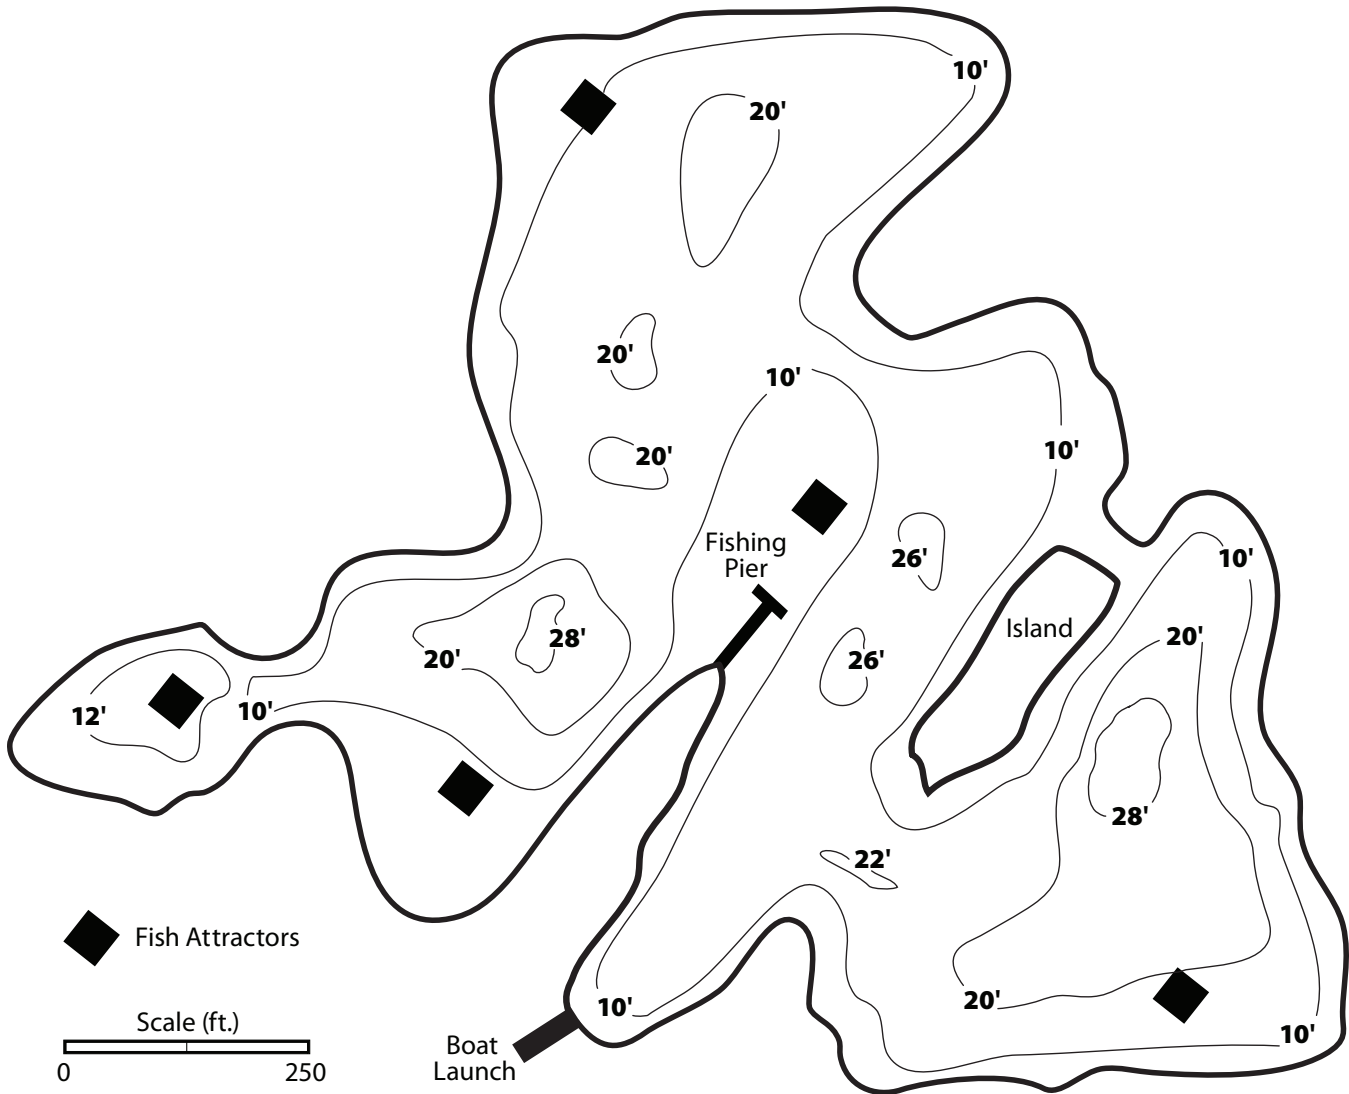

# Lake Atwood

McHenry County Lake Atwood
1.0 mi. NW of Cary T43N R8E S2 Owned by: McHenry County Conservation District
Surface Area (acres): 21.6 Maximum Depth (ft.): 30.0 Average Depth (ft.): 14.0 Volume (acre - feet): 280.0 Shoreline Length (mi.): 1.2

Soundings (ft.) - 1993  
McHenry County Conservation District

Illinois Department of Natural Resources  
Division of Fisheries  
2006 - V.S.